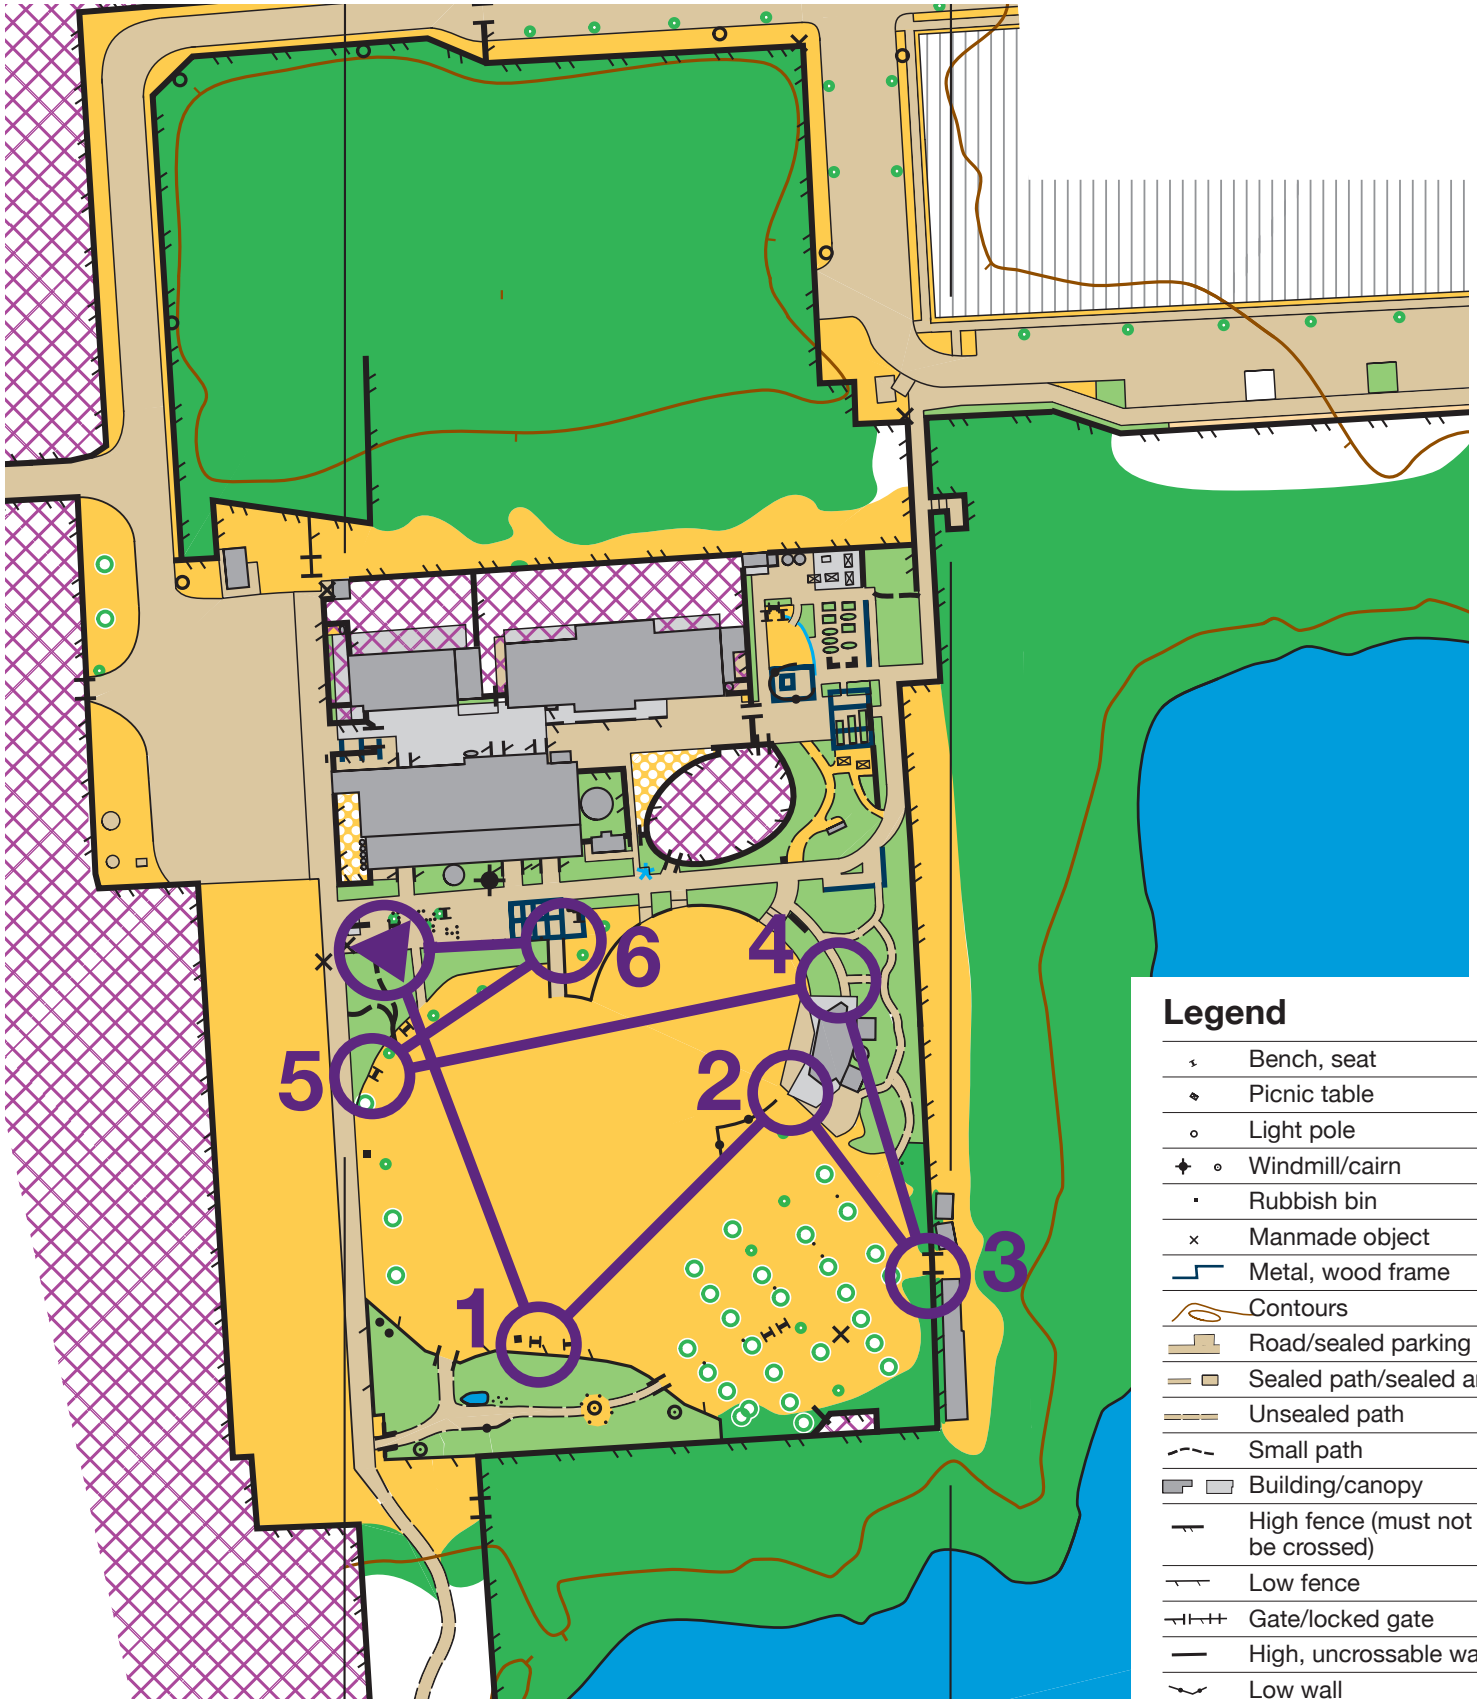

An orienteering map of Randwick Sustainability Hub

Legend

	Bench, seat
	Picnic table
	Light pole
	Windmill/cairn
	Rubbish bin
	Manmade object
	Metal, wood frame
	Contours
	Road/sealed parking
	Sealed path/sealed area
	Unsealed path
	Small path
	Building/canopy
	High fence (must not be crossed)
	Low fence
	Gate/locked gate
	High, uncrossable wall
	Low wall
	Open area
	Semi open area
	Open bushland
	Dense bushland
	Garden
	Tree/small tree
	Out of bounds
	Residential area

400m MINI Course

0 50m
Scale 1:1250

Contour interval 2.5m