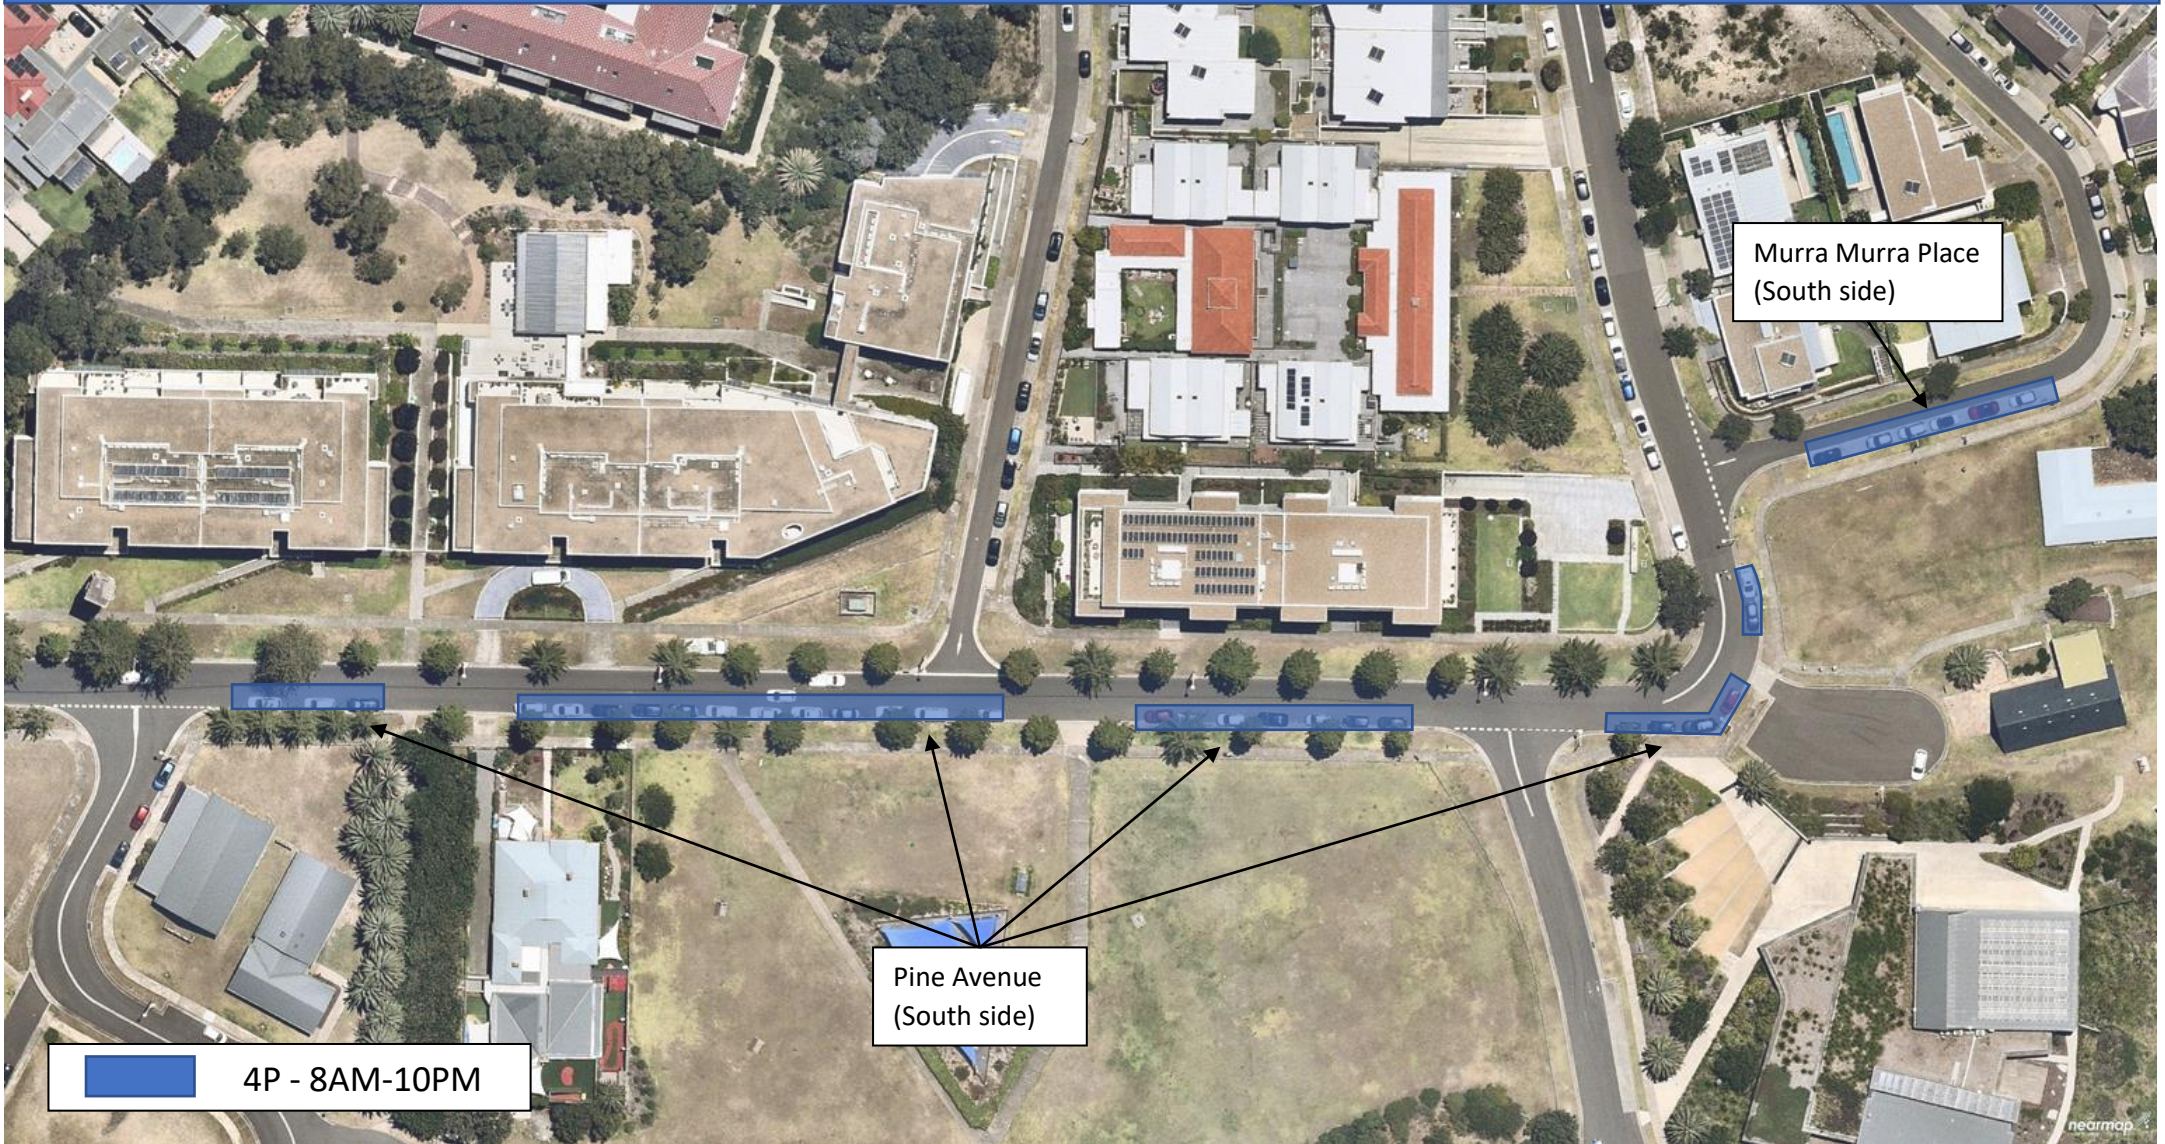

LITTLE BAY

Murra Murra Place
(South side)

Pine Avenue
(South side)

4P - 8AM-10PM