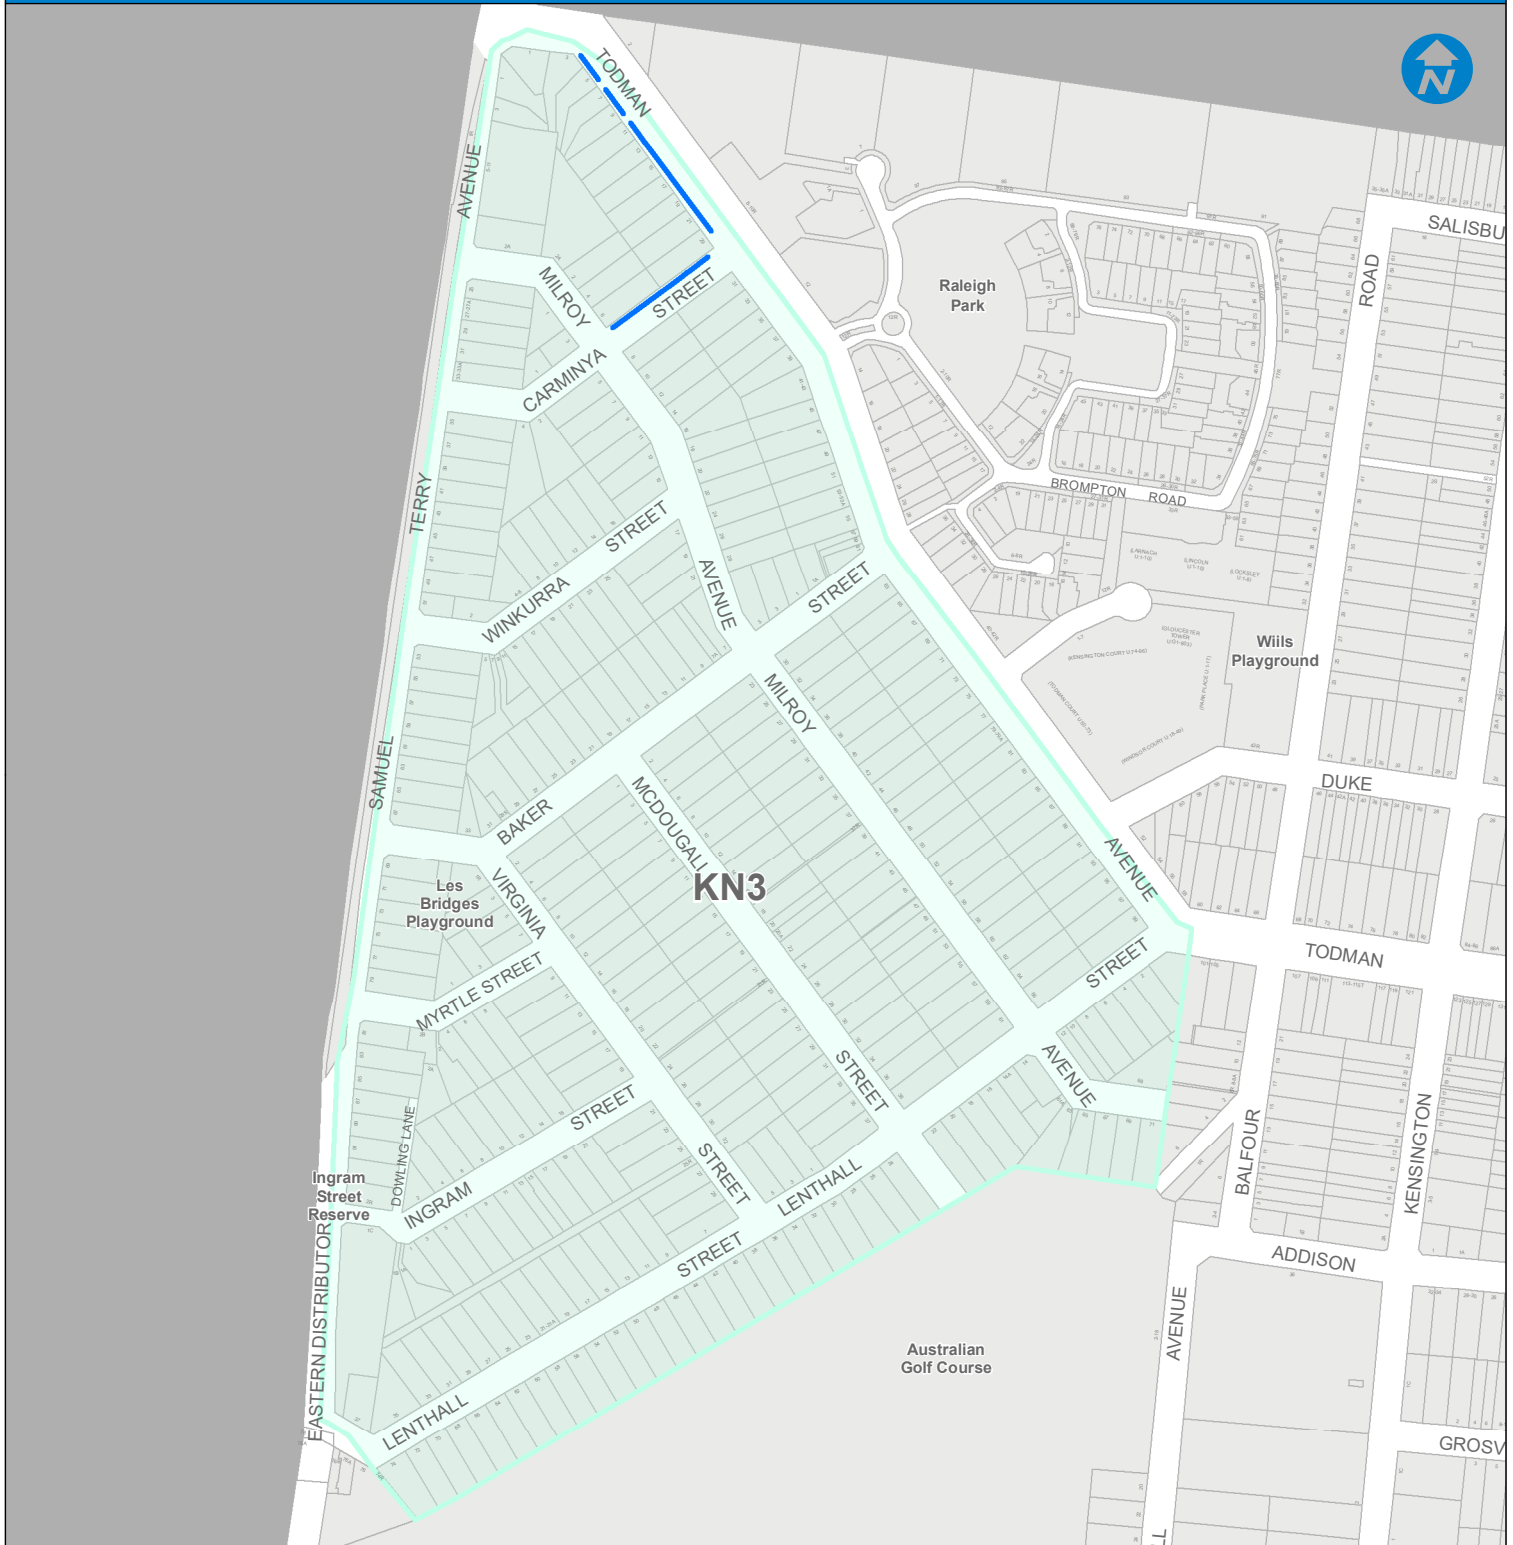

# RESIDENT PARKING SCHEME

## KENSINGTON - KN3

### LOCATION DIAGRAM

RED BOX DENOTES LOCATION OF THIS PRODUCT

Base data (c) NSW Land and Property Information [LPI]  
Addendum data (c) Randwick City Council 20/08/2018  
Map produced by Randwick City Council  
ResidentParking A4 PortraitMapBook 20180808.mxd