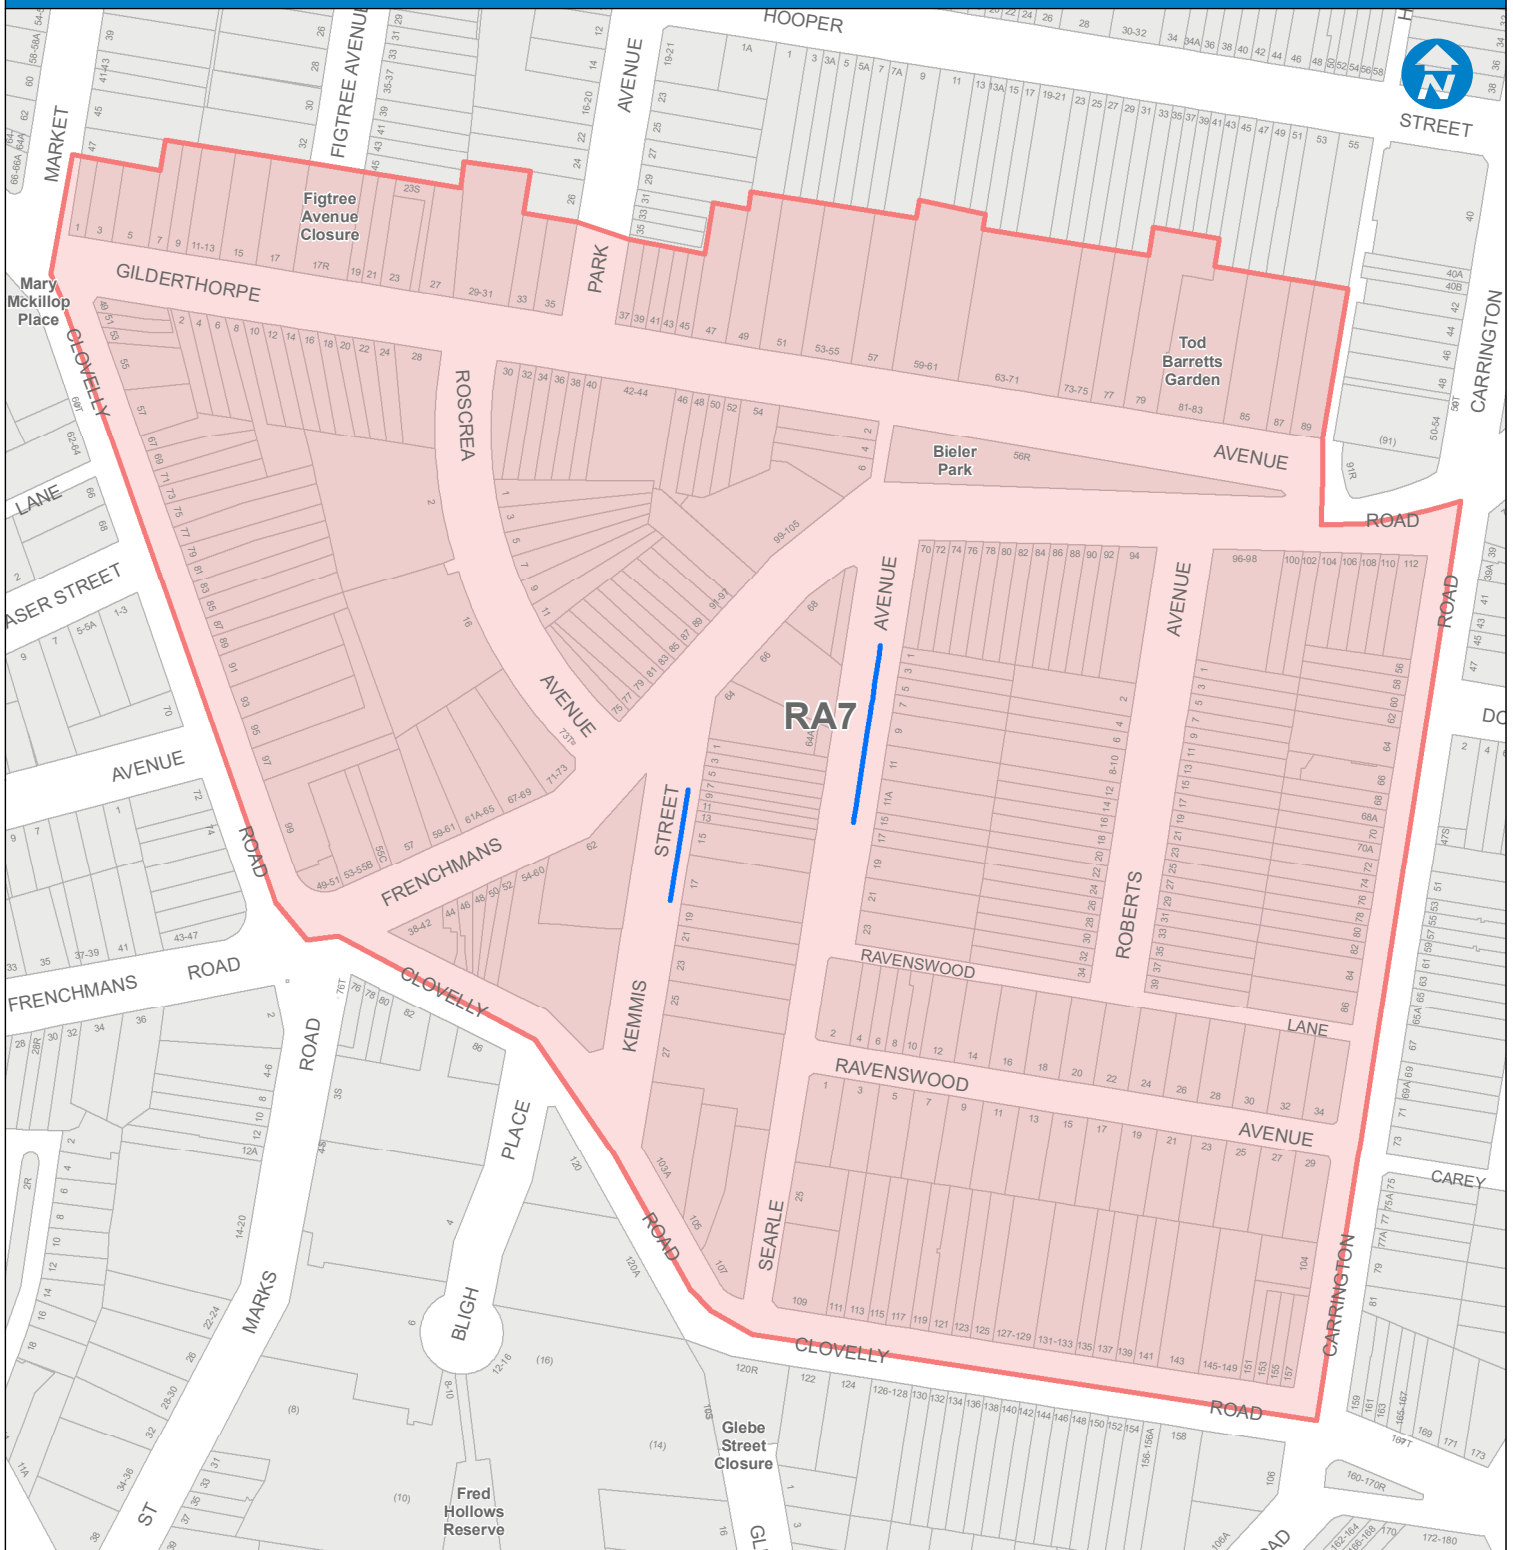

RESIDENT PARKING SCHEME

RANDWICK - RA7

LOCATION DIAGRAM

Base data (c) NSW Land and Property Information [LPI]
Addendum data (c) Randwick City Council 22/08/2018
Map produced by Randwick City Council
ResidentParking A4 PortraitMapBook 20180808.mxd

LEGEND

-  Resident parking zone
-  Resident parking area

RA7 Permit Holders are exempt from time limits in zones signposted with the following wording:
Authorised Residents Vehicles Excepted
OR
Permit Holders Excepted, RA7

Disclaimer:
Indicative location of resident parking zone.