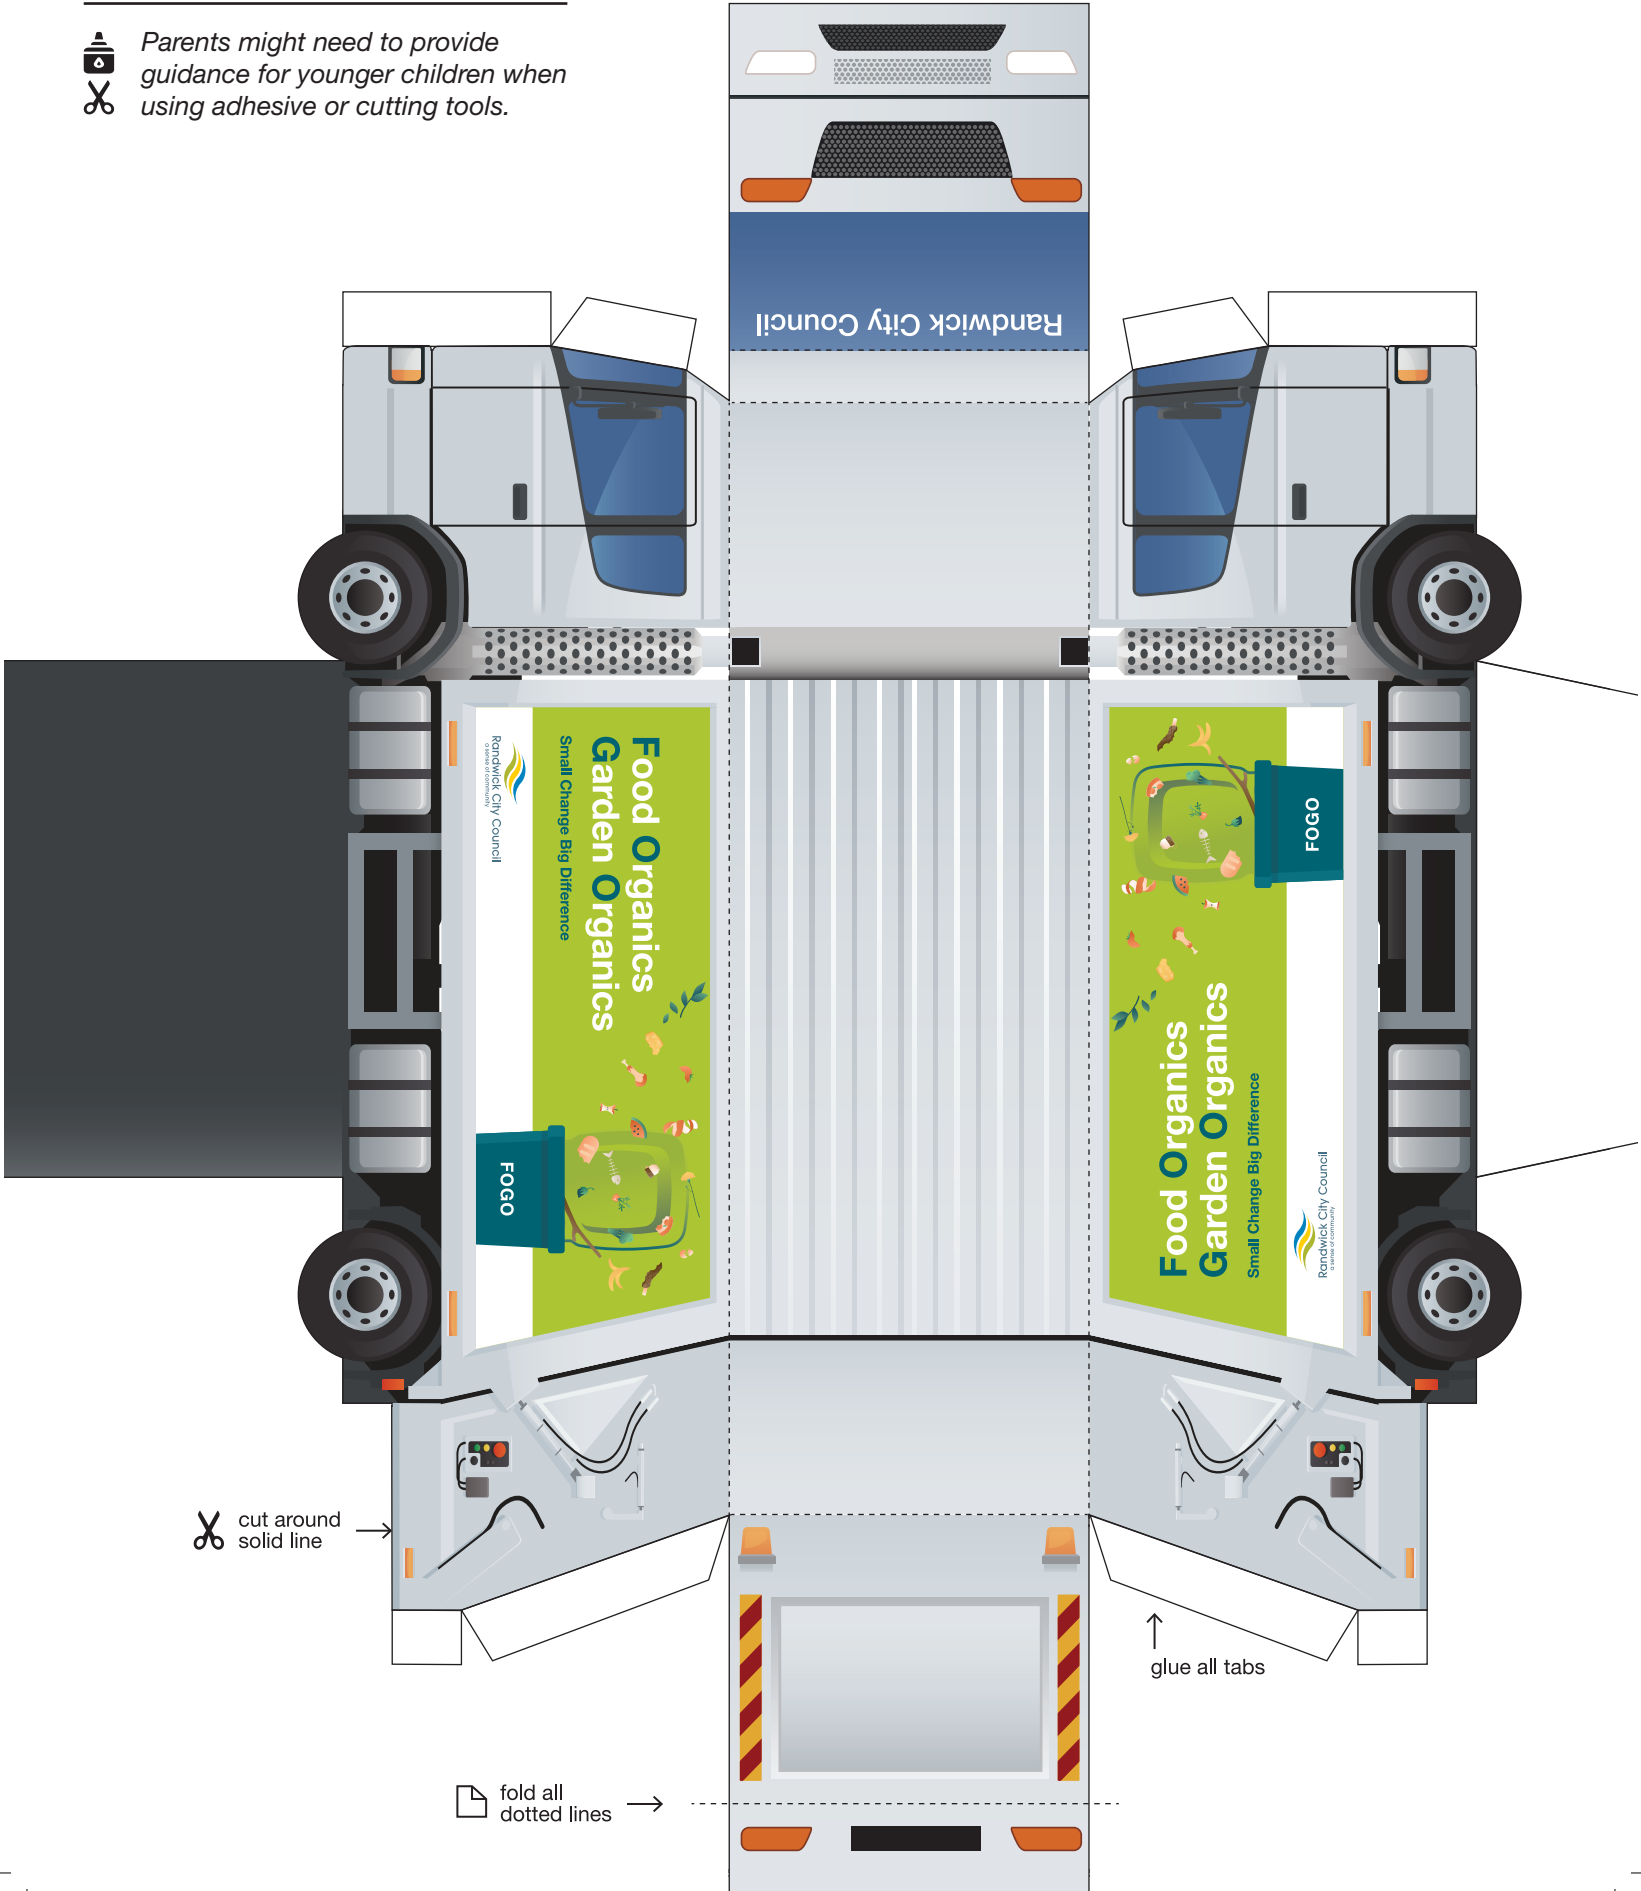

Make your own FOGO truck

Help grow the Randwick City Council FOGO truck fleet by making your own. Find out more about FOGO at randwick.nsw.gov.au

 Parents might need to provide guidance for younger children when using adhesive or cutting tools.