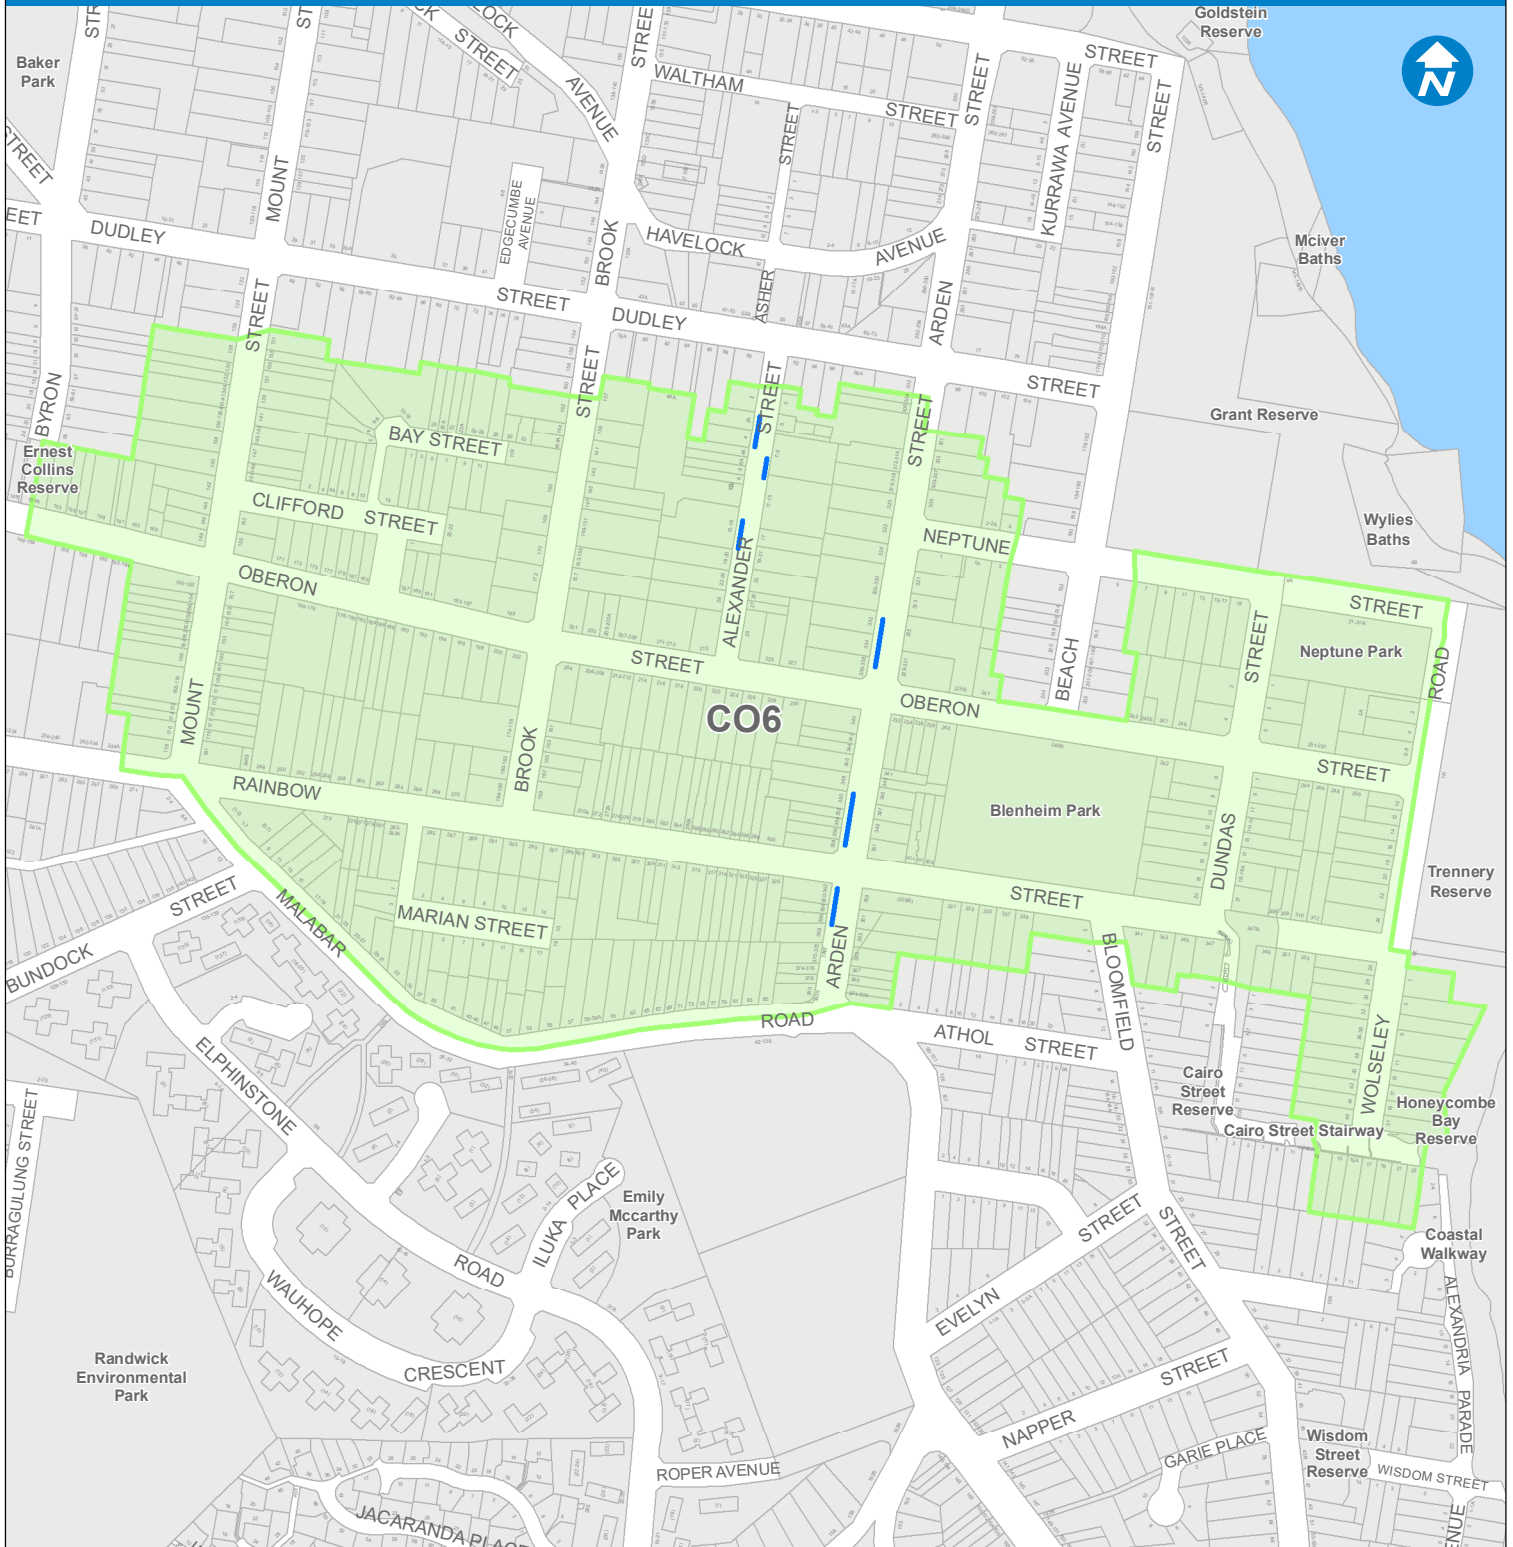

### LOCATION DIAGRAM

Base data (c) NSW Land and Property Information [LPI]  
Addendum data (c) Randwick City Council 2/03/2020  
Map produced by Randwick City Council  
ResidentParking A4 PortraitMapBook 20180808.mxd