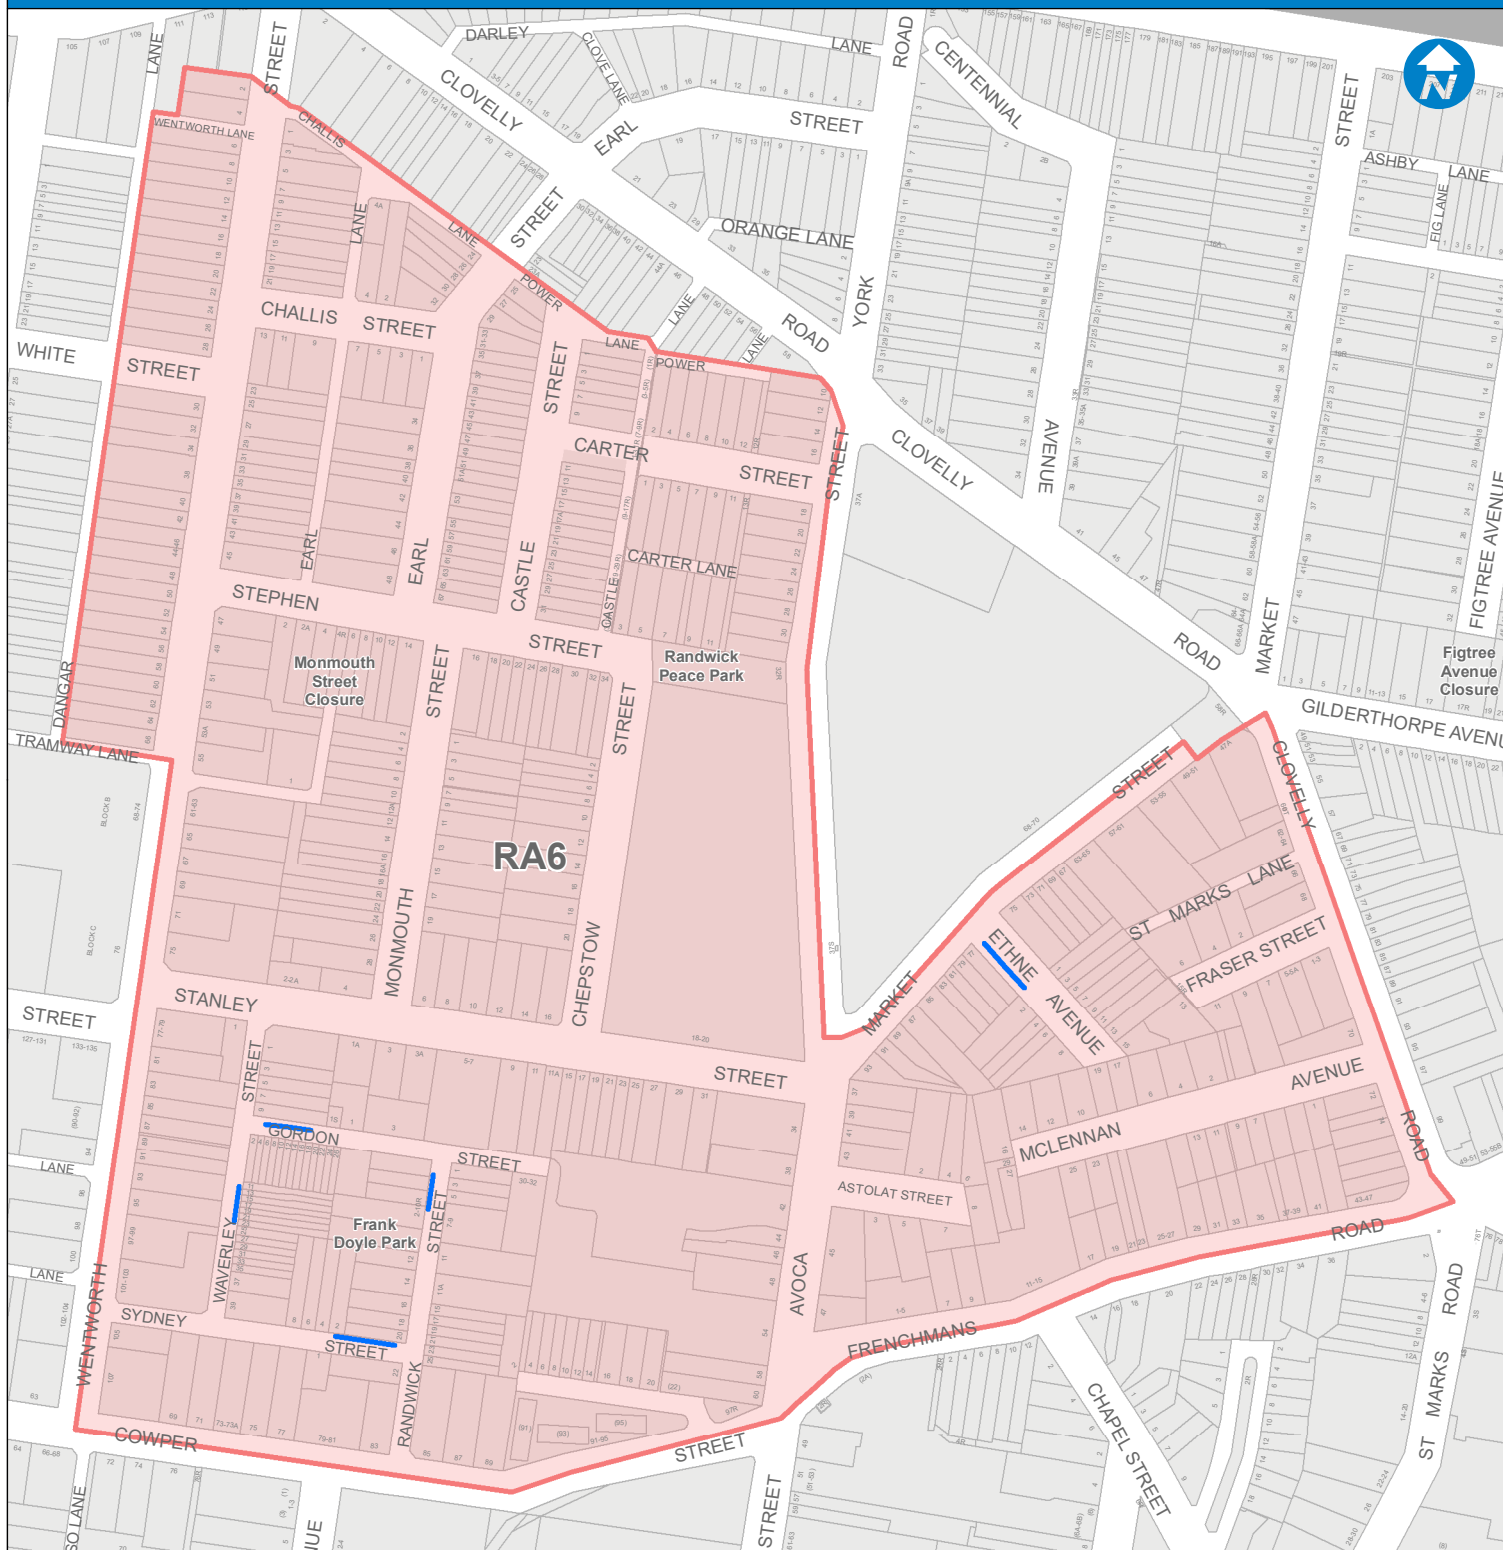

RESIDENT PARKING SCHEME

RANDWICK - RA6

LOCATION DIAGRAM

Base data (c) NSW Land and Property Information [LPI]
 Addendum data (c) Randwick City Council 22/08/2018
 Map produced by Randwick City Council
 ResidentParking A4 PortraitMapBook 20180808.mxd

LEGEND

-  Resident parking zone
-  Resident parking area

RA6 Permit Holders are exempt from time limits in zones signposted with the following wording:
Authorised Residents Vehicles Excepted
 OR
Permit Holders Excepted, RA6

Disclaimer:
 Indicative location of resident parking zone.