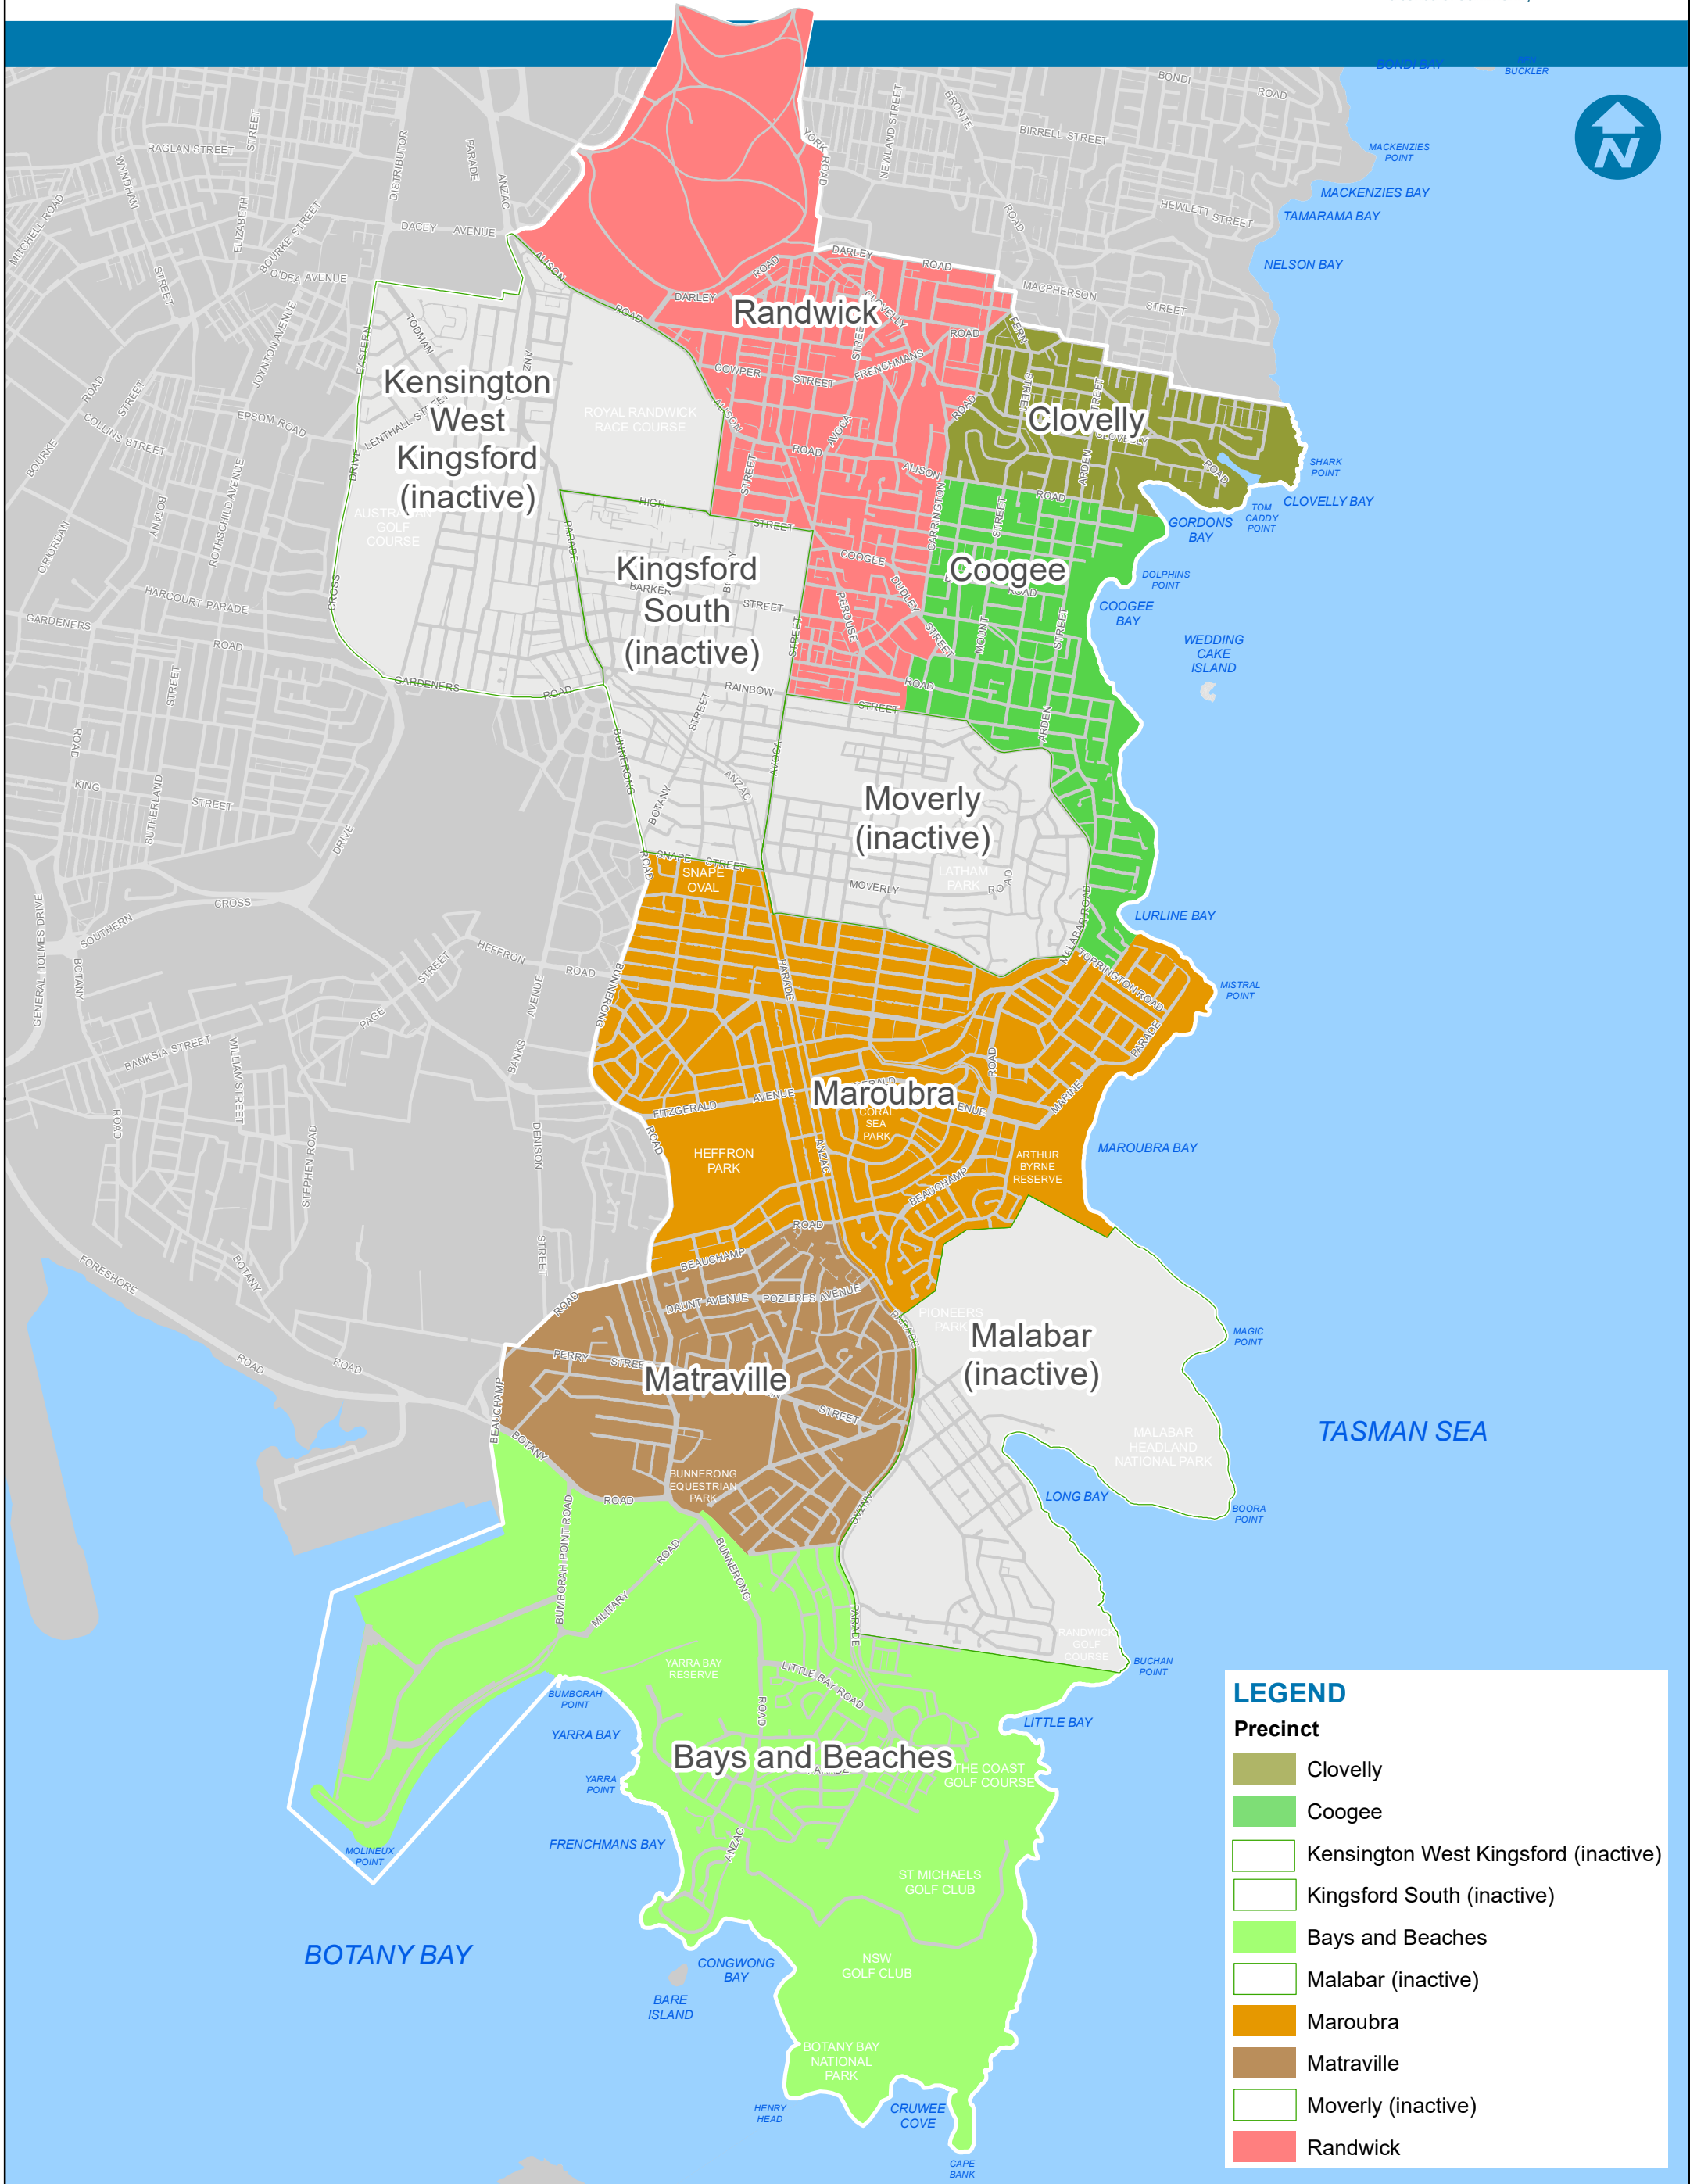

PRECINCTS

LEGEND

Precinct

- Clovelly
- Coogee
- Kensington West Kingsford (inactive)
- Kingsford South (inactive)
- Bays and Beaches
- Malabar (inactive)
- Maroubra
- Matraville
- Moverly (inactive)
- Randwick