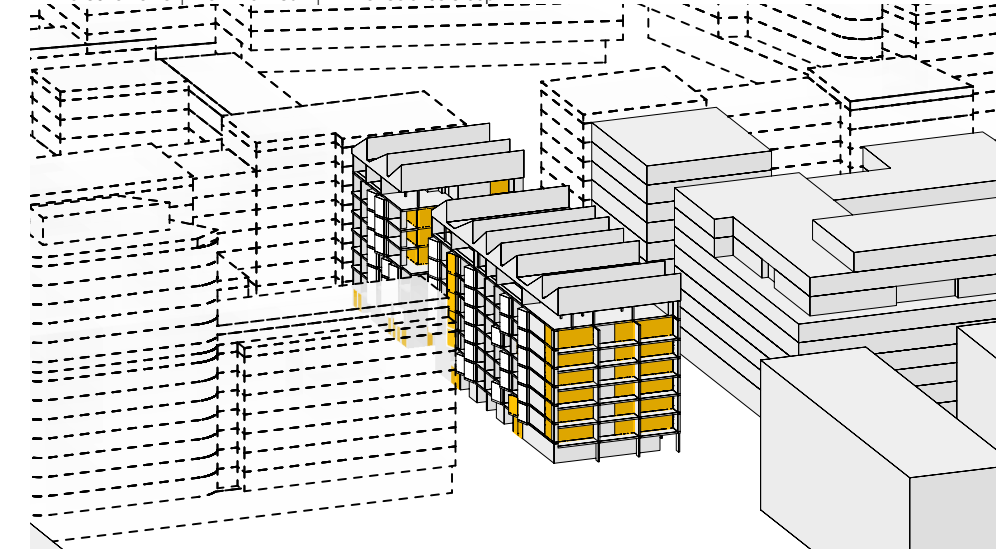

MAKO Scheme 15 | View From Sun | Winter Solstice 9.00am

MAKO Scheme 15 | View From Sun | Winter Solstice 3.00pm

Insolation at Winter Solstice

Dwellings with Living Room Windows Receiving Direct Sun

	Clear		COS		M15	
≥ 2 Hours	81	74%	80	73%	80	73%
≥ 15 min, < 2 hrs	7	6%	8	7%	8	7%
> 0 min, < 15 min	0	0%	0	0%	0	0%
Nil	21	19%	21	19%	21	19%
Total Living Areas:						109

CLEAR Site | View From Sun | Winter Solstice 9.00am

COS Scheme | View From Sun | Winter Solstice 9.00am

MAKO Scheme 15 | View From Sun | Winter Solstice 9.00am

CLEAR Site | View From Sun | Winter Solstice 3.00pm

COS Site | View From Sun | Winter Solstice 3.00pm

MAKO Scheme 15 | View From Sun | Winter Solstice 3.00pm

Insolation at Winter Solstice

Dwellings with Living Room Windows Receiving Direct Sun

	Clear		COS		M15	
≥ 2 Hours	113	55%	113	55%	113	55%
≥ 15 min, < 2 hrs	62	30%	60	29%	52	25%
> 0 min, < 15 min	1	0%	2	1%	11	5%
Nil	29	14%	30	15%	29	14%

Total Living Areas: 205

CLEAR Site | View From Sun | Winter Solstice 9.00am

COC Scheme | View From Sun | Winter Solstice 9.00am

MAKO Scheme 15 | View From Sun | Winter Solstice 9.00am

CLEAR Site | View From Sun | Winter Solstice 3.00pm