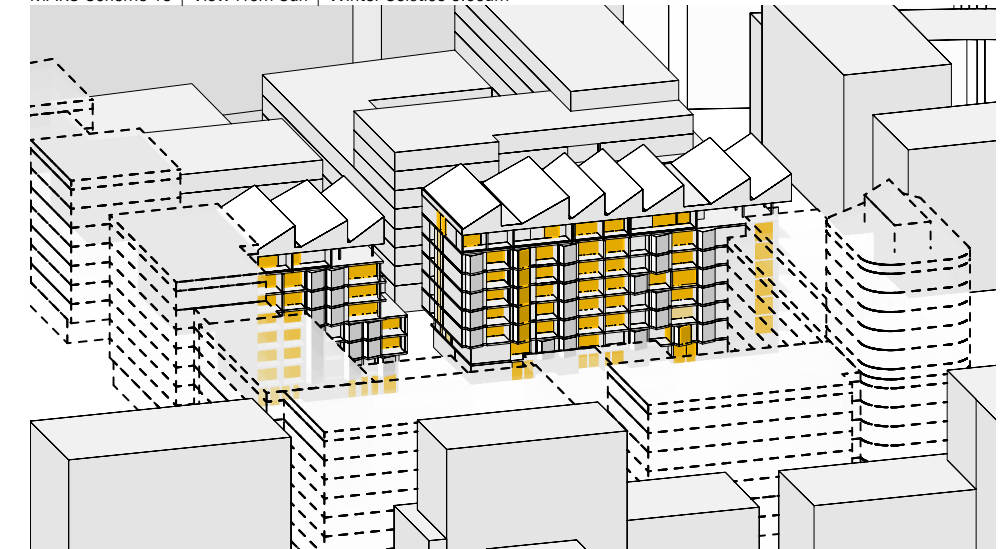

MAKO Scheme 15 | View From Sun | Winter Solstice 9.00am

MAKO Scheme 15 | View From Sun | Winter Solstice 3.00pm

Insolation at Winter Solstice

Dwellings with Living Room Windows Receiving Direct Sun

	Clear		COS		M15	
≥ 2 Hours	81	74%	80	73%	80	73%
≥ 15 min, < 2 hrs	7	6%	8	7%	8	7%
> 0 min, < 15 min	0	0%	0	0%	0	0%
Nil	21	19%	21	19%	21	19%
Total Living Areas:						109

CLEAR Site | View From Sun | Winter Solstice 9.00am

COS Scheme | View From Sun | Winter Solstice 9.00am

MAKO Scheme 15 | View From Sun | Winter Solstice 9.00am

CLEAR Site | View From Sun | Winter Solstice 3.00pm

COS Site | View From Sun | Winter Solstice 3.00pm

MAKO Scheme 15 | View From Sun | Winter Solstice 3.00pm

Insolation at Winter Solstice

Dwellings with Living Room Windows Receiving Direct Sun

	Clear		COS		M15	
≥ 2 Hours	113	55%	113	55%	113	55%
≥ 15 min, < 2 hrs	62	30%	60	29%	52	25%
> 0 min, < 15 min	1	0%	2	1%	11	5%
Nil	29	14%	30	15%	29	14%