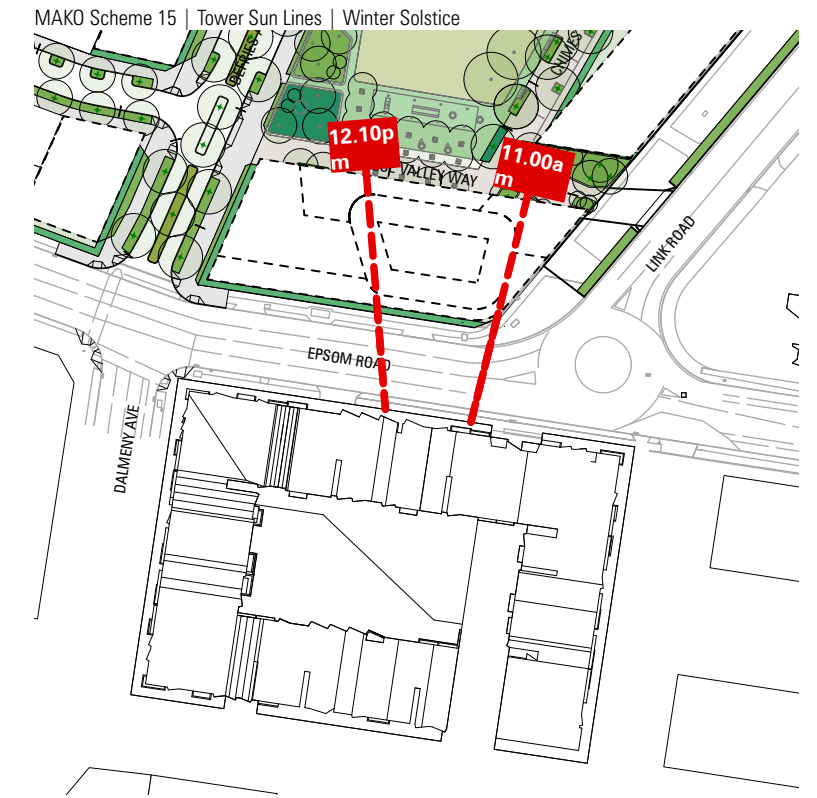

Attachment A19

Additional Overshadowing Analysis

Insolation at Winter Solstice

Dwellings with Living Room Windows Receiving Direct Sun

	Clear		COS		M15	
≥ 2 Hours	210	62%	210	62%	210	62%
≥ 15 min, < 2 hrs	38	11%	38	11%	38	11%
> 0 min, < 15 min	0	0%	0	0%	0	0%
Nil	93	27%	93	27%	93	27%

Total Living Areas: 341

CLEAR Site | View From Sun | Winter Solstice 9.00am

CLEAR Site | View From Sun | Winter Solstice 3.00pm

COS Scheme | View From Sun | Winter Solstice 9.00am

COS Scheme | View From Sun | Winter Solstice 3.00pm

MAKO Scheme 15 | View From Sun | Winter Solstice 9.00am

MAKO Scheme 15 | View From Sun | Winter Solstice 3.00pm

Insolation at Winter Solstice

Dwellings with Living Room Windows Receiving Direct Sun

	Clear		COS		M15	
≥ 2 Hours	81	74%	80	73%	80	73%
≥ 15 min, < 2 hrs	7	6%	8	7%	8	7%
> 0 min, < 15 min	0	0%	0	0%	0	0%
Nil	21	19%	21	19%	21	19%
Total Living Areas:						109