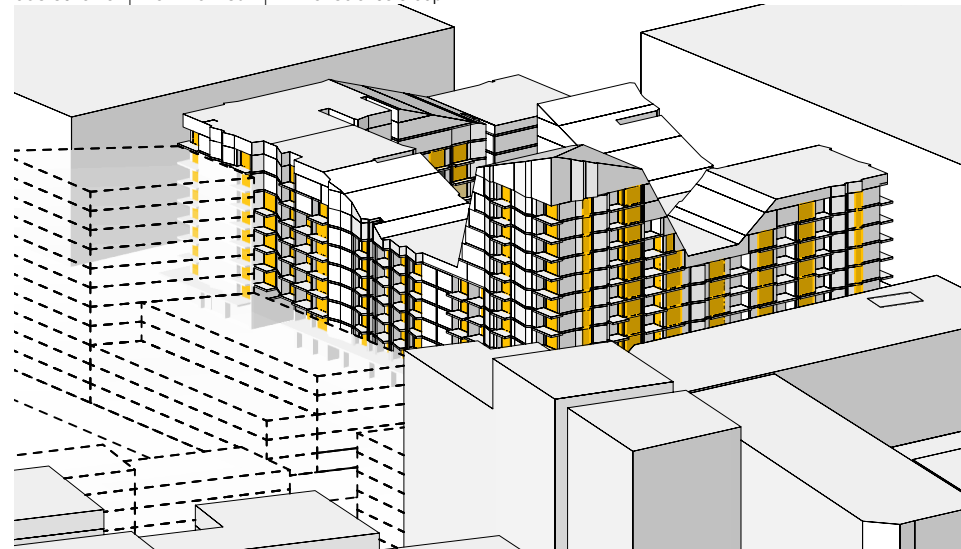

Total Living Areas: 341

CLEAR Site | View From Sun | Winter Solstice 9.00am

CLEAR Site | View From Sun | Winter Solstice 3.00pm

COS Scheme | View From Sun | Winter Solstice 9.00am

COS Scheme | View From Sun | Winter Solstice 3.00pm

MAKO Scheme 15 | View From Sun | Winter Solstice 9.00am

MAKO Scheme 15 | View From Sun | Winter Solstice 3.00pm

Insolation at Winter Solstice

Dwellings with Living Room Windows Receiving Direct Sun

	Clear		COS		M15	
≥ 2 Hours	81	74%	80	73%	80	73%
≥ 15 min, < 2 hrs	7	6%	8	7%	8	7%
> 0 min, < 15 min	0	0%	0	0%	0	0%
Nil	21	19%	21	19%	21	19%
Total Living Areas:						109

CLEAR Site | View From Sun | Winter Solstice 9.00am

COS Scheme | View From Sun | Winter Solstice 9.00am

MAKO Scheme 15 | View From Sun | Winter Solstice 9.00am

CLEAR Site | View From Sun | Winter Solstice 3.00pm