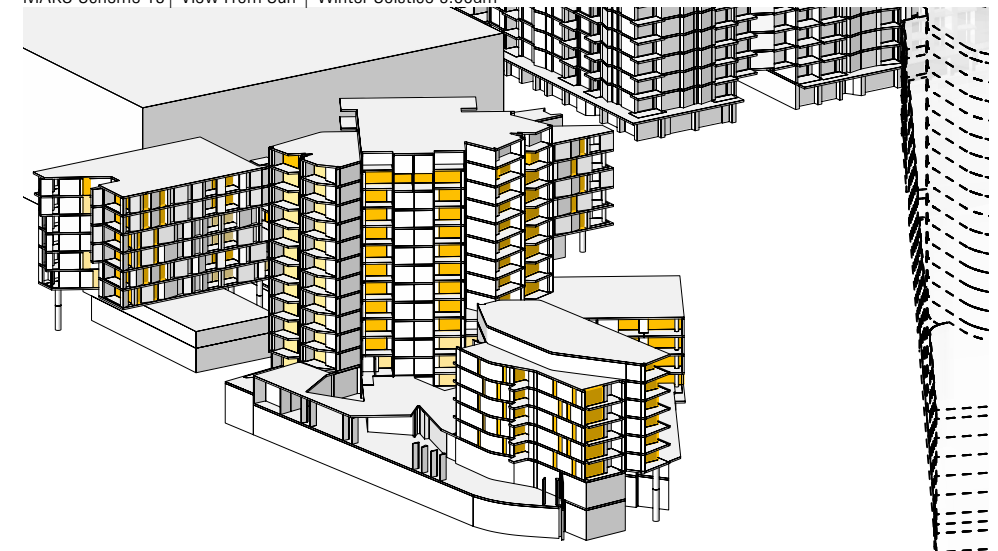

COS Site | View From Sun | Winter Solstice 3.00pm

MAKO Scheme 15 | View From Sun | Winter Solstice 3.00pm

Insolation at Winter Solstice

Dwellings with Living Room Windows Receiving Direct Sun

	Clear		COS		M15	
≥ 2 Hours	113	55%	113	55%	113	55%
≥ 15 min, < 2 hrs	62	30%	60	29%	52	25%
> 0 min, < 15 min	1	0%	2	1%	11	5%
Nil	29	14%	30	15%	29	14%

Total Living Areas: 205

CLEAR Site | View From Sun | Winter Solstice 9.00am

COC Scheme | View From Sun | Winter Solstice 9.00am

MAKO Scheme 15 | View From Sun | Winter Solstice 9.00am

CLEAR Site | View From Sun | Winter Solstice 3.00pm

COC Scheme | View From Sun | Winter Solstice 3.00pm

MAKO Scheme 15 | View From Sun | Winter Solstice 3.00pm