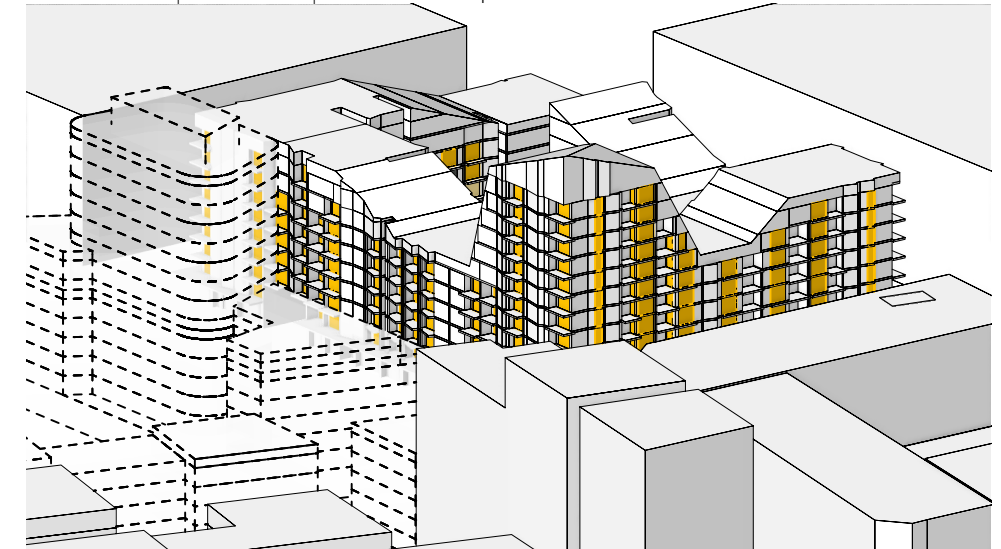

Total Living Areas: 341

CLEAR Site | View From Sun | Winter Solstice 9.00am

CLEAR Site | View From Sun | Winter Solstice 3.00pm

COS Scheme | View From Sun | Winter Solstice 9.00am

COS Scheme | View From Sun | Winter Solstice 3.00pm

MAKO Scheme 15 | View From Sun | Winter Solstice 9.00am

MAKO Scheme 15 | View From Sun | Winter Solstice 3.00pm

Insolation at Winter Solstice

Dwellings with Living Room Windows Receiving Direct Sun

	Clear		COS		M15	
≥ 2 Hours	81	74%	80	73%	80	73%
≥ 15 min, < 2 hrs	7	6%	8	7%	8	7%
> 0 min, < 15 min	0	0%	0	0%	0	0%
Nil	21	19%	21	19%	21	19%
Total Living Areas:						109

CLEAR Site | View From Sun | Winter Solstice 9.00am

COS Scheme | View From Sun | Winter Solstice 9.00am

MAKO Scheme 15 | View From Sun | Winter Solstice 9.00am

CLEAR Site | View From Sun | Winter Solstice 3.00pm