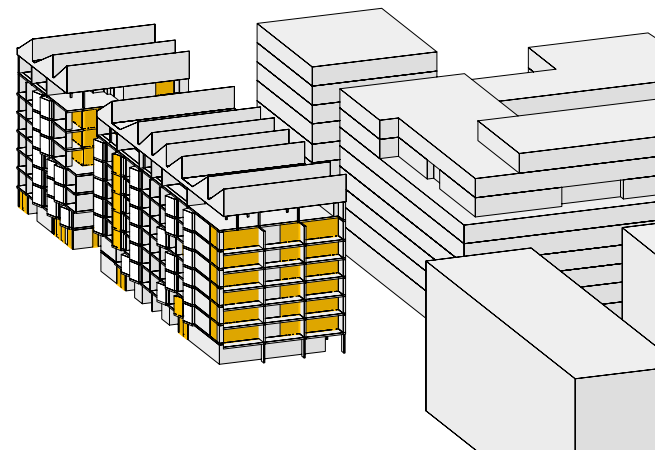

MAKO Scheme 15 | View From Sun | Winter Solstice 9.00am

MAKO Scheme 15 | View From Sun | Winter Solstice 3.00pm

Insolation at Winter Solstice

Dwellings with Living Room Windows Receiving Direct Sun

	Clear		COS		M15	
≥ 2 Hours	81	74%	80	73%	80	73%
≥ 15 min, < 2 hrs	7	6%	8	7%	8	7%
> 0 min, < 15 min	0	0%	0	0%	0	0%
Nil	21	19%	21	19%	21	19%
Total Living Areas:						109

CLEAR Site | View From Sun | Winter Solstice 9.00am

COS Scheme | View From Sun | Winter Solstice 9.00am

MAKO Scheme 15 | View From Sun | Winter Solstice 9.00am

CLEAR Site | View From Sun | Winter Solstice 3.00pm

COS Site | View From Sun | Winter Solstice 3.00pm

MAKO Scheme 15 | View From Sun | Winter Solstice 3.00pm

Insolation at Winter Solstice

Dwellings with Living Room Windows Receiving Direct Sun

	Clear		COS		M15	
≥ 2 Hours	113	55%	113	55%	113	55%
≥ 15 min, < 2 hrs	62	30%	60	29%	52	25%
> 0 min, < 15 min	1	0%	2	1%	11	5%
Nil	29	14%	30	15%	29	14%