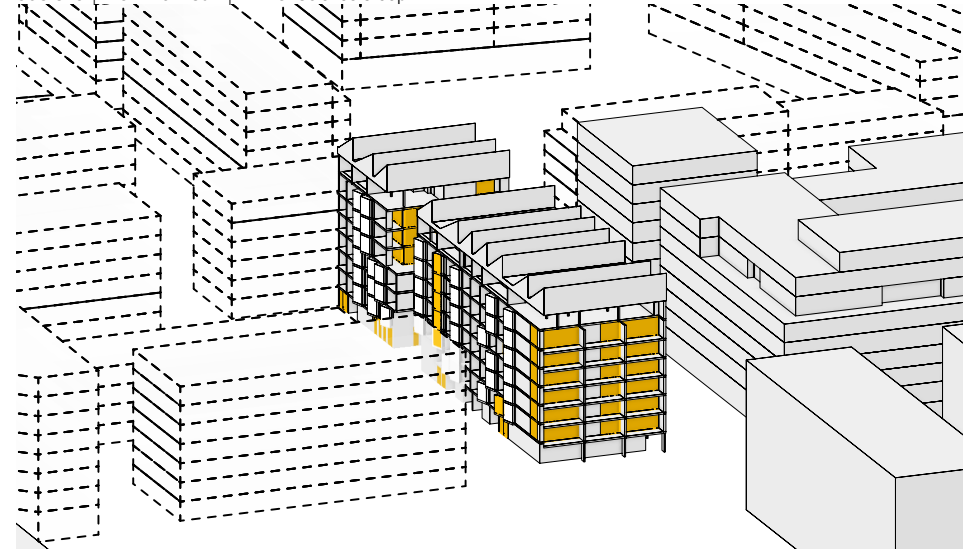

MAKO Scheme 15 | View From Sun | Winter Solstice 9.00am

MAKO Scheme 15 | View From Sun | Winter Solstice 3.00pm

Insolation at Winter Solstice

Dwellings with Living Room Windows Receiving Direct Sun

	Clear		COS		M15	
≥ 2 Hours	81	74%	80	73%	80	73%
≥ 15 min, < 2 hrs	7	6%	8	7%	8	7%
> 0 min, < 15 min	0	0%	0	0%	0	0%
Nil	21	19%	21	19%	21	19%
Total Living Areas:						109

CLEAR Site | View From Sun | Winter Solstice 9.00am

COS Scheme | View From Sun | Winter Solstice 9.00am

MAKO Scheme 15 | View From Sun | Winter Solstice 9.00am

CLEAR Site | View From Sun | Winter Solstice 3.00pm

COS Site | View From Sun | Winter Solstice 3.00pm

MAKO Scheme 15 | View From Sun | Winter Solstice 3.00pm

Insolation at Winter Solstice

Dwellings with Living Room Windows Receiving Direct Sun

	Clear		COS		M15	
≥ 2 Hours	113	55%	113	55%	113	55%
≥ 15 min, < 2 hrs	62	30%	60	29%	52	25%
> 0 min, < 15 min	1	0%	2	1%	11	5%
Nil	29	14%	30	15%	29	14%

Total Living Areas: 205

CLEAR Site | View From Sun | Winter Solstice 9.00am

COC Scheme | View From Sun | Winter Solstice 9.00am

MAKO Scheme 15 | View From Sun | Winter Solstice 9.00am

CLEAR Site | View From Sun | Winter Solstice 3.00pm