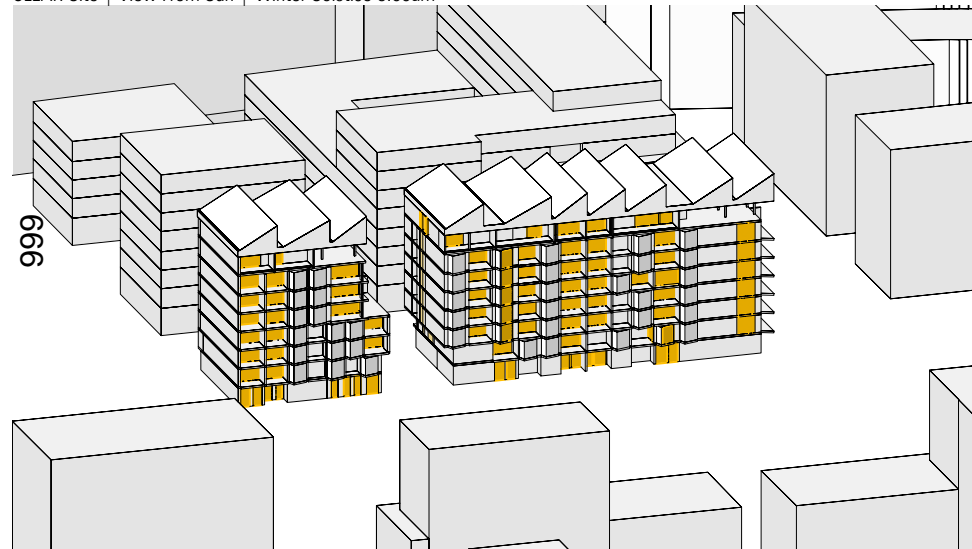

MAKO Scheme 15 | View From Sun | Winter Solstice 9.00am

MAKO Scheme 15 | View From Sun | Winter Solstice 3.00pm

Insolation at Winter Solstice

Dwellings with Living Room Windows Receiving Direct Sun

	Clear		COS		M15	
≥ 2 Hours	81	74%	80	73%	80	73%
≥ 15 min, < 2 hrs	7	6%	8	7%	8	7%
> 0 min, < 15 min	0	0%	0	0%	0	0%
Nil	21	19%	21	19%	21	19%
Total Living Areas:						109

CLEAR Site | View From Sun | Winter Solstice 9.00am

COS Scheme | View From Sun | Winter Solstice 9.00am

MAKO Scheme 15 | View From Sun | Winter Solstice 9.00am

CLEAR Site | View From Sun | Winter Solstice 3.00pm

COS Site | View From Sun | Winter Solstice 3.00pm

MAKO Scheme 15 | View From Sun | Winter Solstice 3.00pm

Insolation at Winter Solstice

Dwellings with Living Room Windows Receiving Direct Sun

	Clear		COS		M15	
≥ 2 Hours	113	55%	113	55%	113	55%
≥ 15 min, < 2 hrs	62	30%	60	29%	52	25%
> 0 min, < 15 min	1	0%	2	1%	11	5%
Nil	29	14%	30	15%	29	14%