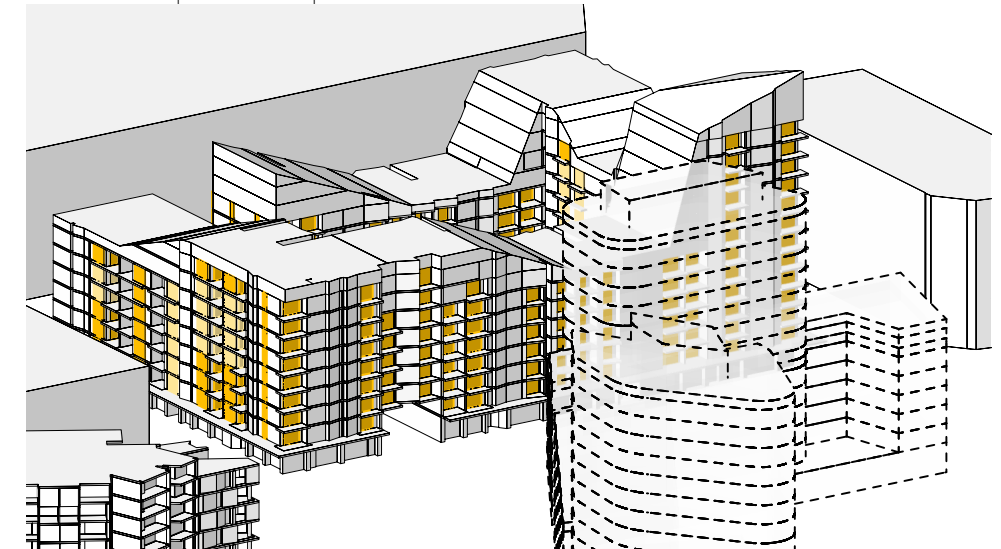

Total Living Areas: 341

CLEAR Site | View From Sun | Winter Solstice 9.00am

CLEAR Site | View From Sun | Winter Solstice 3.00pm

COS Scheme | View From Sun | Winter Solstice 9.00am

COS Scheme | View From Sun | Winter Solstice 3.00pm

MAKO Scheme 15 | View From Sun | Winter Solstice 9.00am

MAKO Scheme 15 | View From Sun | Winter Solstice 3.00pm

Insolation at Winter Solstice

Dwellings with Living Room Windows Receiving Direct Sun

	Clear		COS		M15	
≥ 2 Hours	81	74%	80	73%	80	73%
≥ 15 min, < 2 hrs	7	6%	8	7%	8	7%
> 0 min, < 15 min	0	0%	0	0%	0	0%
Nil	21	19%	21	19%	21	19%
Total Living Areas:						109

CLEAR Site | View From Sun | Winter Solstice 9.00am

COS Scheme | View From Sun | Winter Solstice 9.00am

MAKO Scheme 15 | View From Sun | Winter Solstice 9.00am

CLEAR Site | View From Sun | Winter Solstice 3.00pm