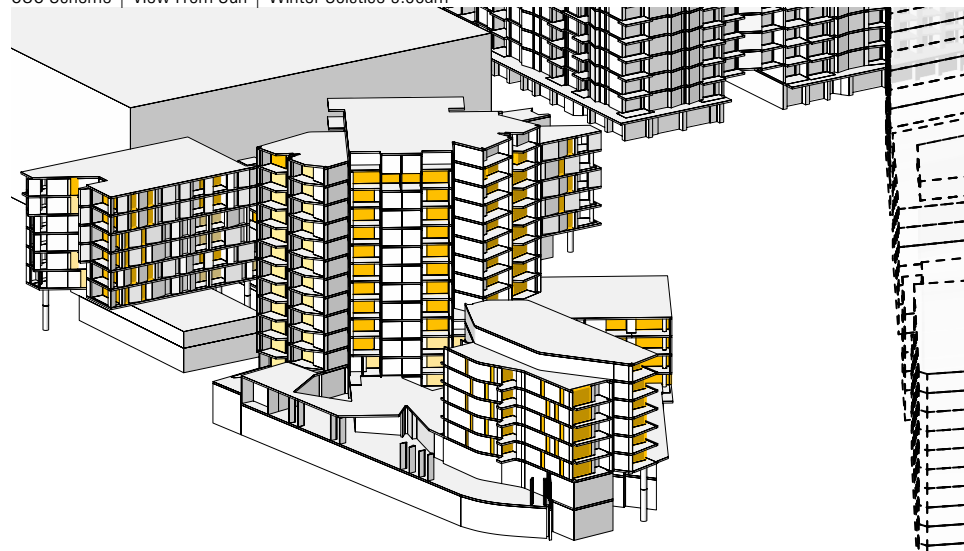

CLEAR Site | View From Sun | Winter Solstice 9.00am

COS Scheme | View From Sun | Winter Solstice 9.00am

MAKO Scheme 15 | View From Sun | Winter Solstice 9.00am

CLEAR Site | View From Sun | Winter Solstice 3.00pm

COS Site | View From Sun | Winter Solstice 3.00pm

MAKO Scheme 15 | View From Sun | Winter Solstice 3.00pm

Insolation at Winter Solstice

Dwellings with Living Room Windows Receiving Direct Sun

	Clear		COS		M15	
≥ 2 Hours	113	55%	113	55%	113	55%
≥ 15 min, < 2 hrs	62	30%	60	29%	52	25%
> 0 min, < 15 min	1	0%	2	1%	11	5%
Nil	29	14%	30	15%	29	14%

Total Living Areas: 205

CLEAR Site | View From Sun | Winter Solstice 9.00am

COC Scheme | View From Sun | Winter Solstice 9.00am

MAKO Scheme 15 | View From Sun | Winter Solstice 9.00am

CLEAR Site | View From Sun | Winter Solstice 3.00pm

COC Scheme | View From Sun | Winter Solstice 3.00pm

MAKO Scheme 15 | View From Sun | Winter Solstice 3.00pm