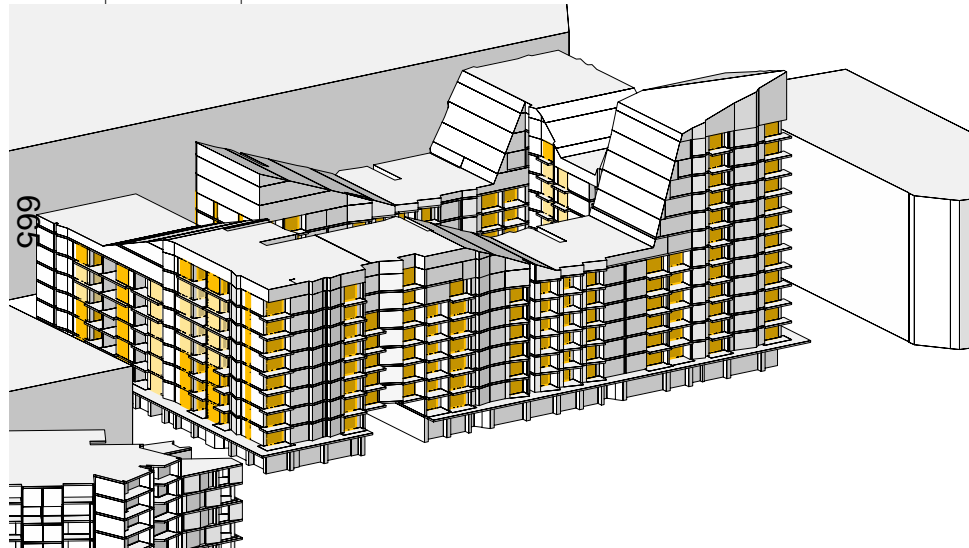

Attachment A19

Additional Overshadowing Analysis

Insolation at Winter Solstice

Dwellings with Living Room Windows Receiving Direct Sun

	Clear		COS		M15	
≥ 2 Hours	210	62%	210	62%	210	62%
≥ 15 min, < 2 hrs	38	11%	38	11%	38	11%
> 0 min, < 15 min	0	0%	0	0%	0	0%
Nil	93	27%	93	27%	93	27%

Total Living Areas: 341

CLEAR Site | View From Sun | Winter Solstice 9.00am

CLEAR Site | View From Sun | Winter Solstice 3.00pm

COS Scheme | View From Sun | Winter Solstice 9.00am

COS Scheme | View From Sun | Winter Solstice 3.00pm

MAKO Scheme 15 | View From Sun | Winter Solstice 9.00am

MAKO Scheme 15 | View From Sun | Winter Solstice 3.00pm

Insolation at Winter Solstice

Dwellings with Living Room Windows Receiving Direct Sun

	Clear		COS		M15	
≥ 2 Hours	81	74%	80	73%	80	73%
≥ 15 min, < 2 hrs	7	6%	8	7%	8	7%
> 0 min, < 15 min	0	0%	0	0%	0	0%
Nil	21	19%	21	19%	21	19%
Total Living Areas:						109