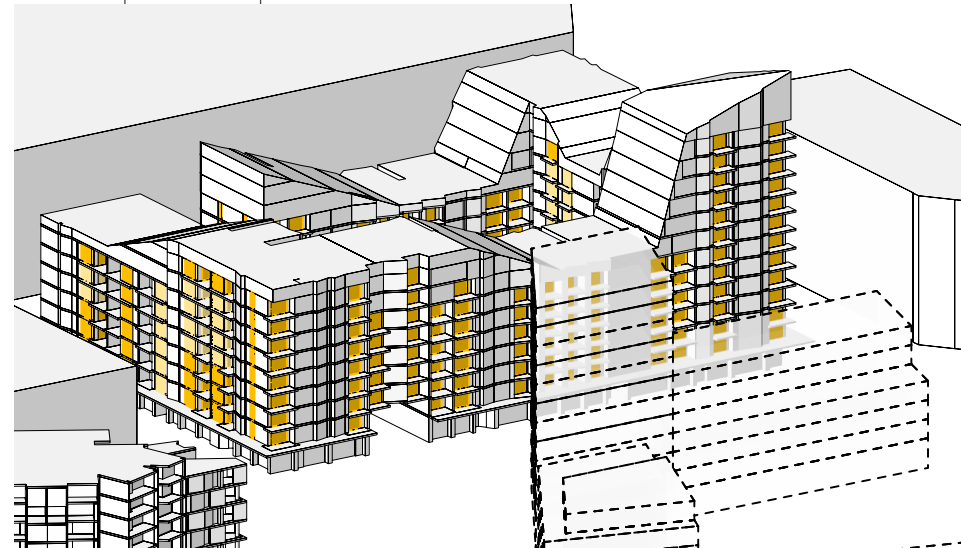

Total Living Areas: 341

CLEAR Site | View From Sun | Winter Solstice 9.00am

CLEAR Site | View From Sun | Winter Solstice 3.00pm

COS Scheme | View From Sun | Winter Solstice 9.00am

COS Scheme | View From Sun | Winter Solstice 3.00pm

MAKO Scheme 15 | View From Sun | Winter Solstice 9.00am

MAKO Scheme 15 | View From Sun | Winter Solstice 3.00pm

Insolation at Winter Solstice

Dwellings with Living Room Windows Receiving Direct Sun

	Clear		COS		M15	
≥ 2 Hours	81	74%	80	73%	80	73%
≥ 15 min, < 2 hrs	7	6%	8	7%	8	7%
> 0 min, < 15 min	0	0%	0	0%	0	0%
Nil	21	19%	21	19%	21	19%
Total Living Areas:						109

CLEAR Site | View From Sun | Winter Solstice 9.00am

COS Scheme | View From Sun | Winter Solstice 9.00am

MAKO Scheme 15 | View From Sun | Winter Solstice 9.00am

CLEAR Site | View From Sun | Winter Solstice 3.00pm