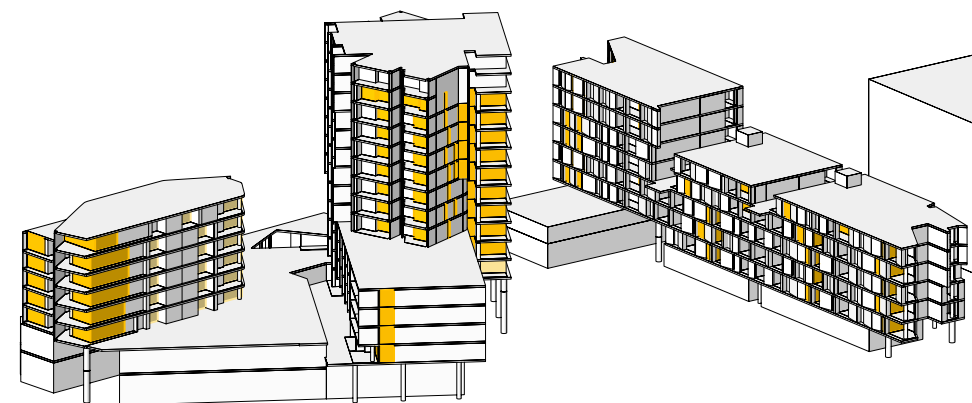

Total Living Areas: 205

CLEAR Site | View From Sun | Winter Solstice 9.00am

COC Scheme | View From Sun | Winter Solstice 9.00am

MAKO Scheme 15 | View From Sun | Winter Solstice 9.00am

CLEAR Site | View From Sun | Winter Solstice 3.00pm

COC Scheme | View From Sun | Winter Solstice 3.00pm

MAKO Scheme 15 | View From Sun | Winter Solstice 3.00pm