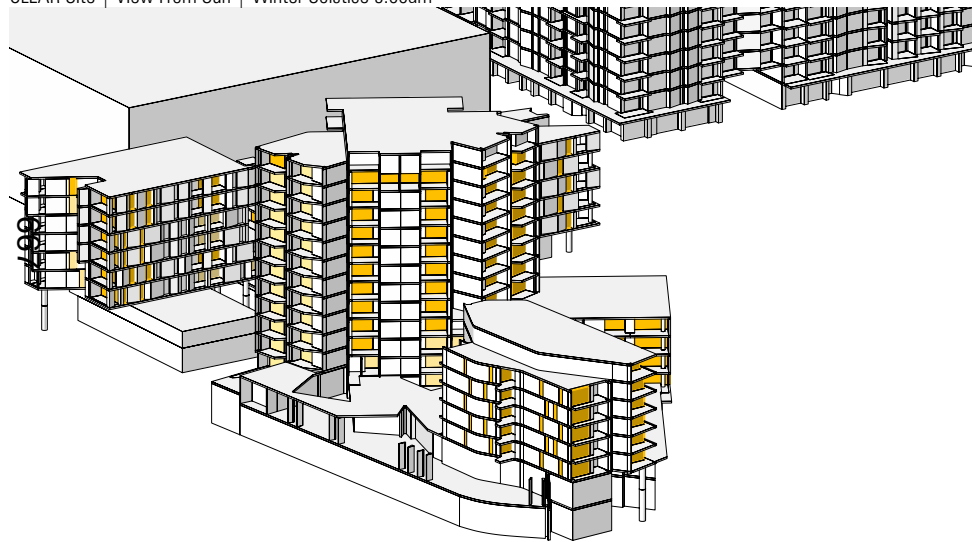

CLEAR Site | View From Sun | Winter Solstice 9.00am

COS Scheme | View From Sun | Winter Solstice 9.00am

MAKO Scheme 15 | View From Sun | Winter Solstice 9.00am

CLEAR Site | View From Sun | Winter Solstice 3.00pm

COS Site | View From Sun | Winter Solstice 3.00pm

MAKO Scheme 15 | View From Sun | Winter Solstice 3.00pm

Insolation at Winter Solstice

Dwellings with Living Room Windows Receiving Direct Sun

	Clear		COS		M15	
≥ 2 Hours	113	55%	113	55%	113	55%
≥ 15 min, < 2 hrs	62	30%	60	29%	52	25%
> 0 min, < 15 min	1	0%	2	1%	11	5%
Nil	29	14%	30	15%	29	14%

Total Living Areas: 205

CLEAR Site | View From Sun | Winter Solstice 9.00am

COC Scheme | View From Sun | Winter Solstice 9.00am

MAKO Scheme 15 | View From Sun | Winter Solstice 9.00am

CLEAR Site | View From Sun | Winter Solstice 3.00pm

COC Scheme | View From Sun | Winter Solstice 3.00pm

MAKO Scheme 15 | View From Sun | Winter Solstice 3.00pm