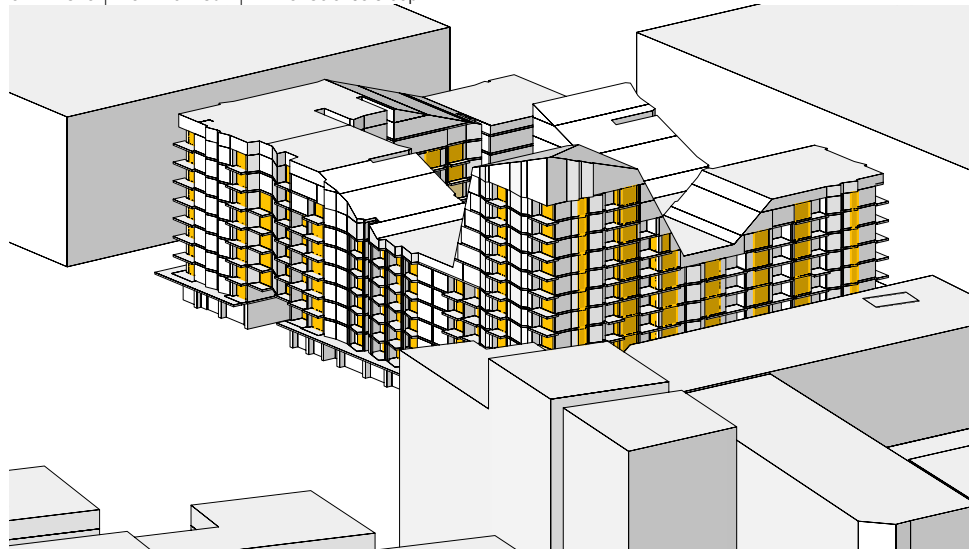

Attachment A19

Additional Overshadowing Analysis

Insolation at Winter Solstice

Dwellings with Living Room Windows Receiving Direct Sun

	Clear		COS		M15	
≥ 2 Hours	210	62%	210	62%	210	62%
≥ 15 min, < 2 hrs	38	11%	38	11%	38	11%
> 0 min, < 15 min	0	0%	0	0%	0	0%
Nil	93	27%	93	27%	93	27%

Total Living Areas: 341

CLEAR Site | View From Sun | Winter Solstice 9.00am

CLEAR Site | View From Sun | Winter Solstice 3.00pm

COS Scheme | View From Sun | Winter Solstice 9.00am

COS Scheme | View From Sun | Winter Solstice 3.00pm

MAKO Scheme 15 | View From Sun | Winter Solstice 9.00am

MAKO Scheme 15 | View From Sun | Winter Solstice 3.00pm

Insolation at Winter Solstice

Dwellings with Living Room Windows Receiving Direct Sun

	Clear		COS		M15	
≥ 2 Hours	81	74%	80	73%	80	73%
≥ 15 min, < 2 hrs	7	6%	8	7%	8	7%
> 0 min, < 15 min	0	0%	0	0%	0	0%
Nil	21	19%	21	19%	21	19%
Total Living Areas:						109