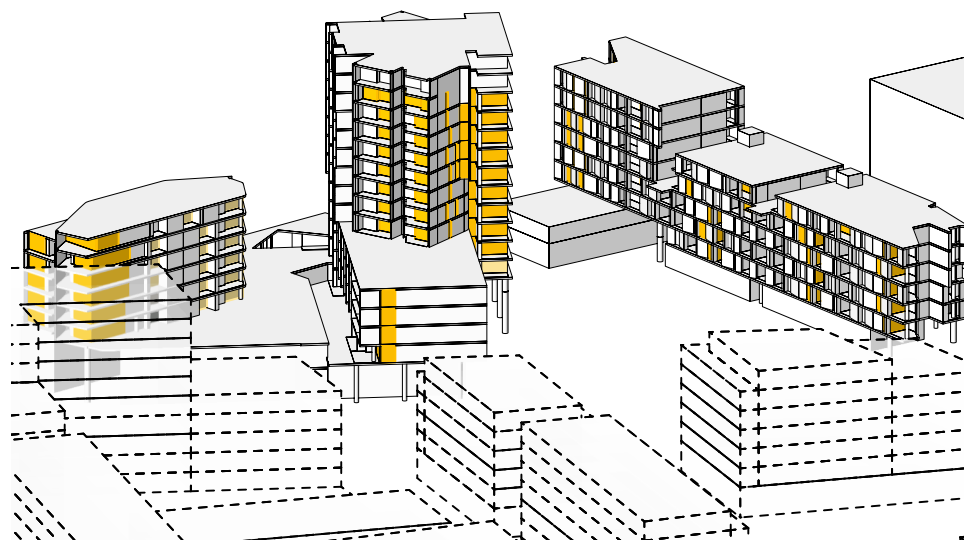

COS Site | View From Sun | Winter Solstice 3.00pm

MAKO Scheme 15 | View From Sun | Winter Solstice 3.00pm

Insolation at Winter Solstice

Dwellings with Living Room Windows Receiving Direct Sun

	Clear		COS		M15	
≥ 2 Hours	113	55%	113	55%	113	55%
≥ 15 min, < 2 hrs	62	30%	60	29%	52	25%
> 0 min, < 15 min	1	0%	2	1%	11	5%
Nil	29	14%	30	15%	29	14%

Total Living Areas: 205

CLEAR Site | View From Sun | Winter Solstice 9.00am

COC Scheme | View From Sun | Winter Solstice 9.00am

MAKO Scheme 15 | View From Sun | Winter Solstice 9.00am

CLEAR Site | View From Sun | Winter Solstice 3.00pm

COC Scheme | View From Sun | Winter Solstice 3.00pm

MAKO Scheme 15 | View From Sun | Winter Solstice 3.00pm