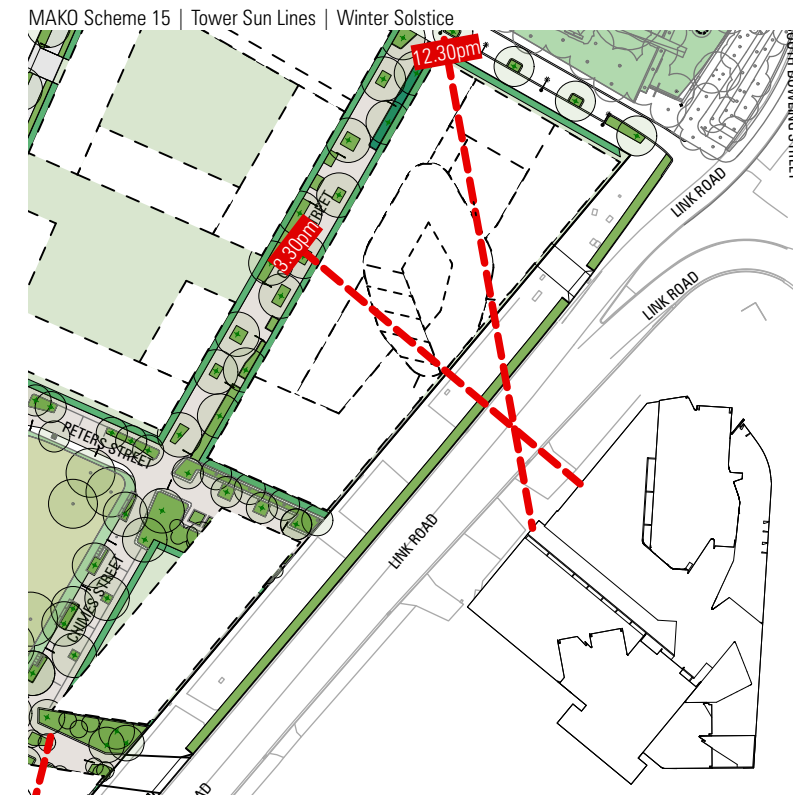

CLEAR Site | View From Sun | Winter Solstice 9.00am

COS Scheme | View From Sun | Winter Solstice 9.00am

MAKO Scheme 15 | View From Sun | Winter Solstice 9.00am

CLEAR Site | View From Sun | Winter Solstice 3.00pm

COS Site | View From Sun | Winter Solstice 3.00pm

MAKO Scheme 15 | View From Sun | Winter Solstice 3.00pm

Insolation at Winter Solstice

Dwellings with Living Room Windows Receiving Direct Sun

	Clear		COS		M15	
≥ 2 Hours	113	55%	113	55%	113	55%
≥ 15 min, < 2 hrs	62	30%	60	29%	52	25%
> 0 min, < 15 min	1	0%	2	1%	11	5%
Nil	29	14%	30	15%	29	14%

Total Living Areas: 205

CLEAR Site | View From Sun | Winter Solstice 9.00am

COC Scheme | View From Sun | Winter Solstice 9.00am

MAKO Scheme 15 | View From Sun | Winter Solstice 9.00am

CLEAR Site | View From Sun | Winter Solstice 3.00pm

COC Scheme | View From Sun | Winter Solstice 3.00pm

MAKO Scheme 15 | View From Sun | Winter Solstice 3.00pm