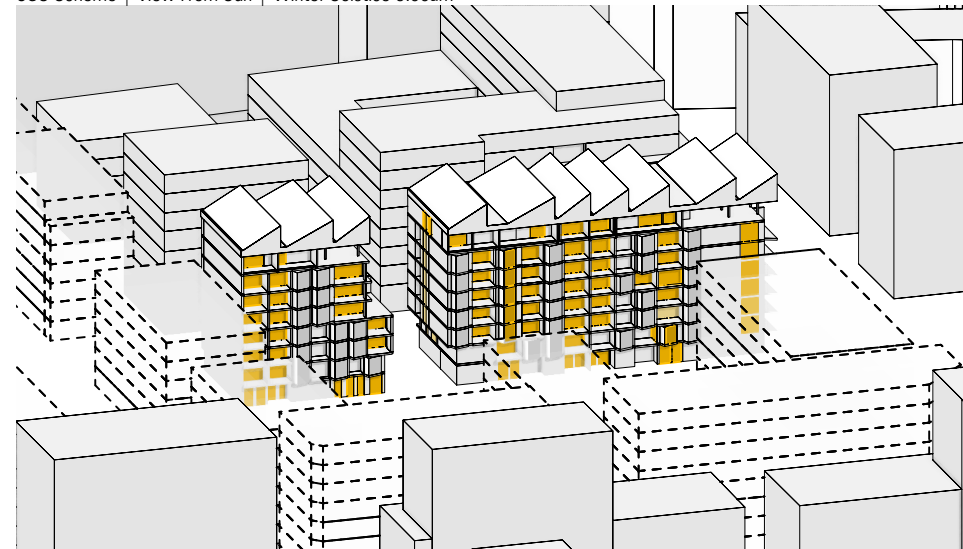

Total Living Areas: 341

CLEAR Site | View From Sun | Winter Solstice 9.00am

CLEAR Site | View From Sun | Winter Solstice 3.00pm

COS Scheme | View From Sun | Winter Solstice 9.00am

COS Scheme | View From Sun | Winter Solstice 3.00pm

MAKO Scheme 15 | View From Sun | Winter Solstice 9.00am

MAKO Scheme 15 | View From Sun | Winter Solstice 3.00pm

Insolation at Winter Solstice

Dwellings with Living Room Windows Receiving Direct Sun

	Clear		COS		M15	
≥ 2 Hours	81	74%	80	73%	80	73%
≥ 15 min, < 2 hrs	7	6%	8	7%	8	7%
> 0 min, < 15 min	0	0%	0	0%	0	0%
Nil	21	19%	21	19%	21	19%
Total Living Areas:						109

CLEAR Site | View From Sun | Winter Solstice 9.00am

COS Scheme | View From Sun | Winter Solstice 9.00am

MAKO Scheme 15 | View From Sun | Winter Solstice 9.00am

CLEAR Site | View From Sun | Winter Solstice 3.00pm

COS Site | View From Sun | Winter Solstice 3.00pm

MAKO Scheme 15 | View From Sun | Winter Solstice 3.00pm

Insolation at Winter Solstice

Dwellings with Living Room Windows Receiving Direct Sun

	Clear		COS		M15	
≥ 2 Hours	113	55%	113	55%	113	55%
≥ 15 min, < 2 hrs	62	30%	60	29%	52	25%
> 0 min, < 15 min	1	0%	2	1%	11	5%
Nil	29	14%	30	15%	29	14%