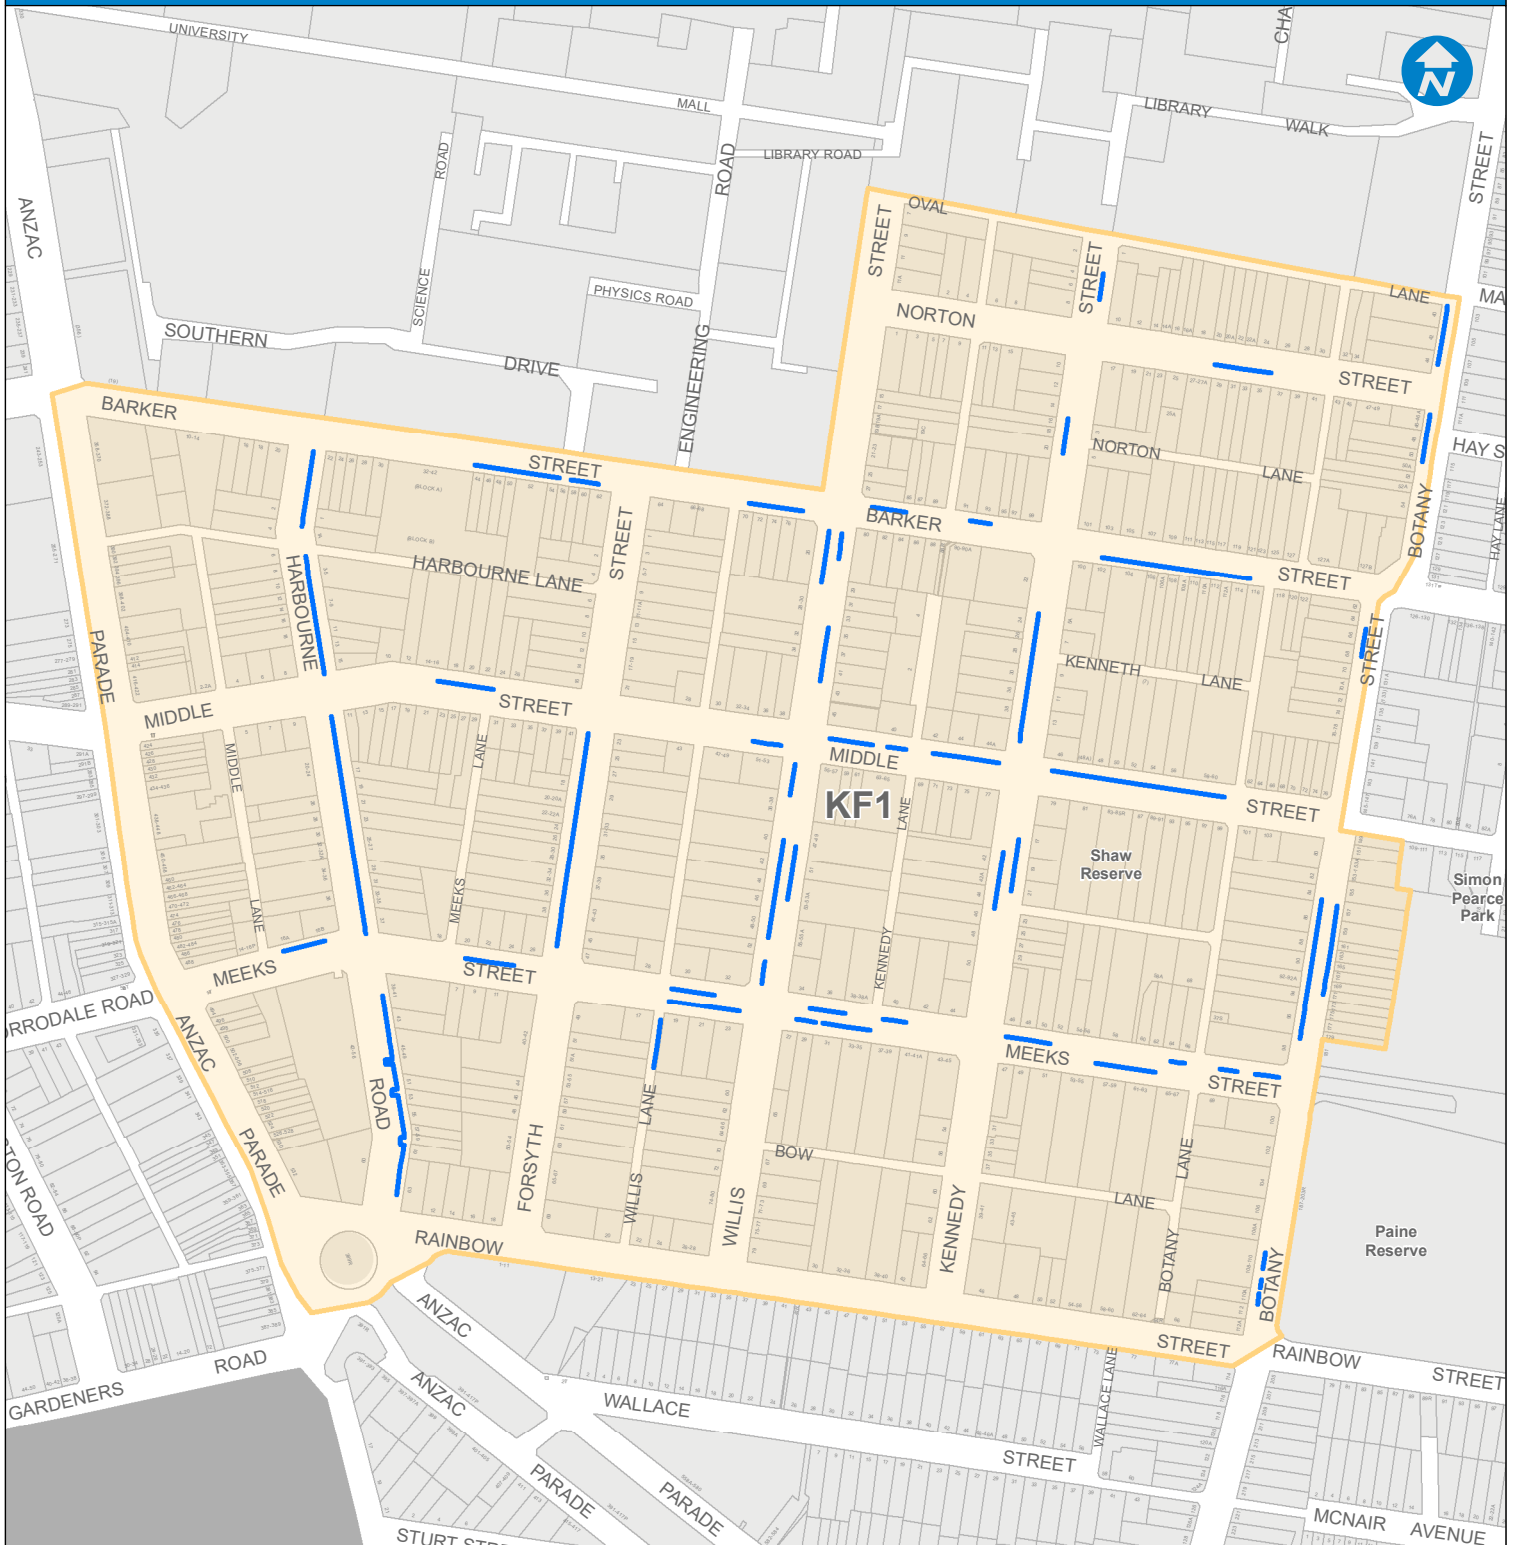

# RESIDENT PARKING SCHEME

KINGSFORD - KF1

**LOCATION DIAGRAM**

RED BOX DENOTES LOCATION OF THIS PRODUCT

**LEGEND**

-  Resident parking zone
-  Resident parking area

Base data (c) NSW Land and Property Information [LPI]  
Addendum data (c) Randwick City Council 15/08/2018  
Map produced by Randwick City Council  
ResidentParking A4 PortraitMapBook 20180808.mxd

**KF1 Permit Holders are exempt from time limits in zones signposted with the following wording:**  
***Authorised Residents Vehicles Excepted***  
**OR**  
***Permit Holders Excepted, KF1***

**Disclaimer:**  
Indicative location of resident parking zone.