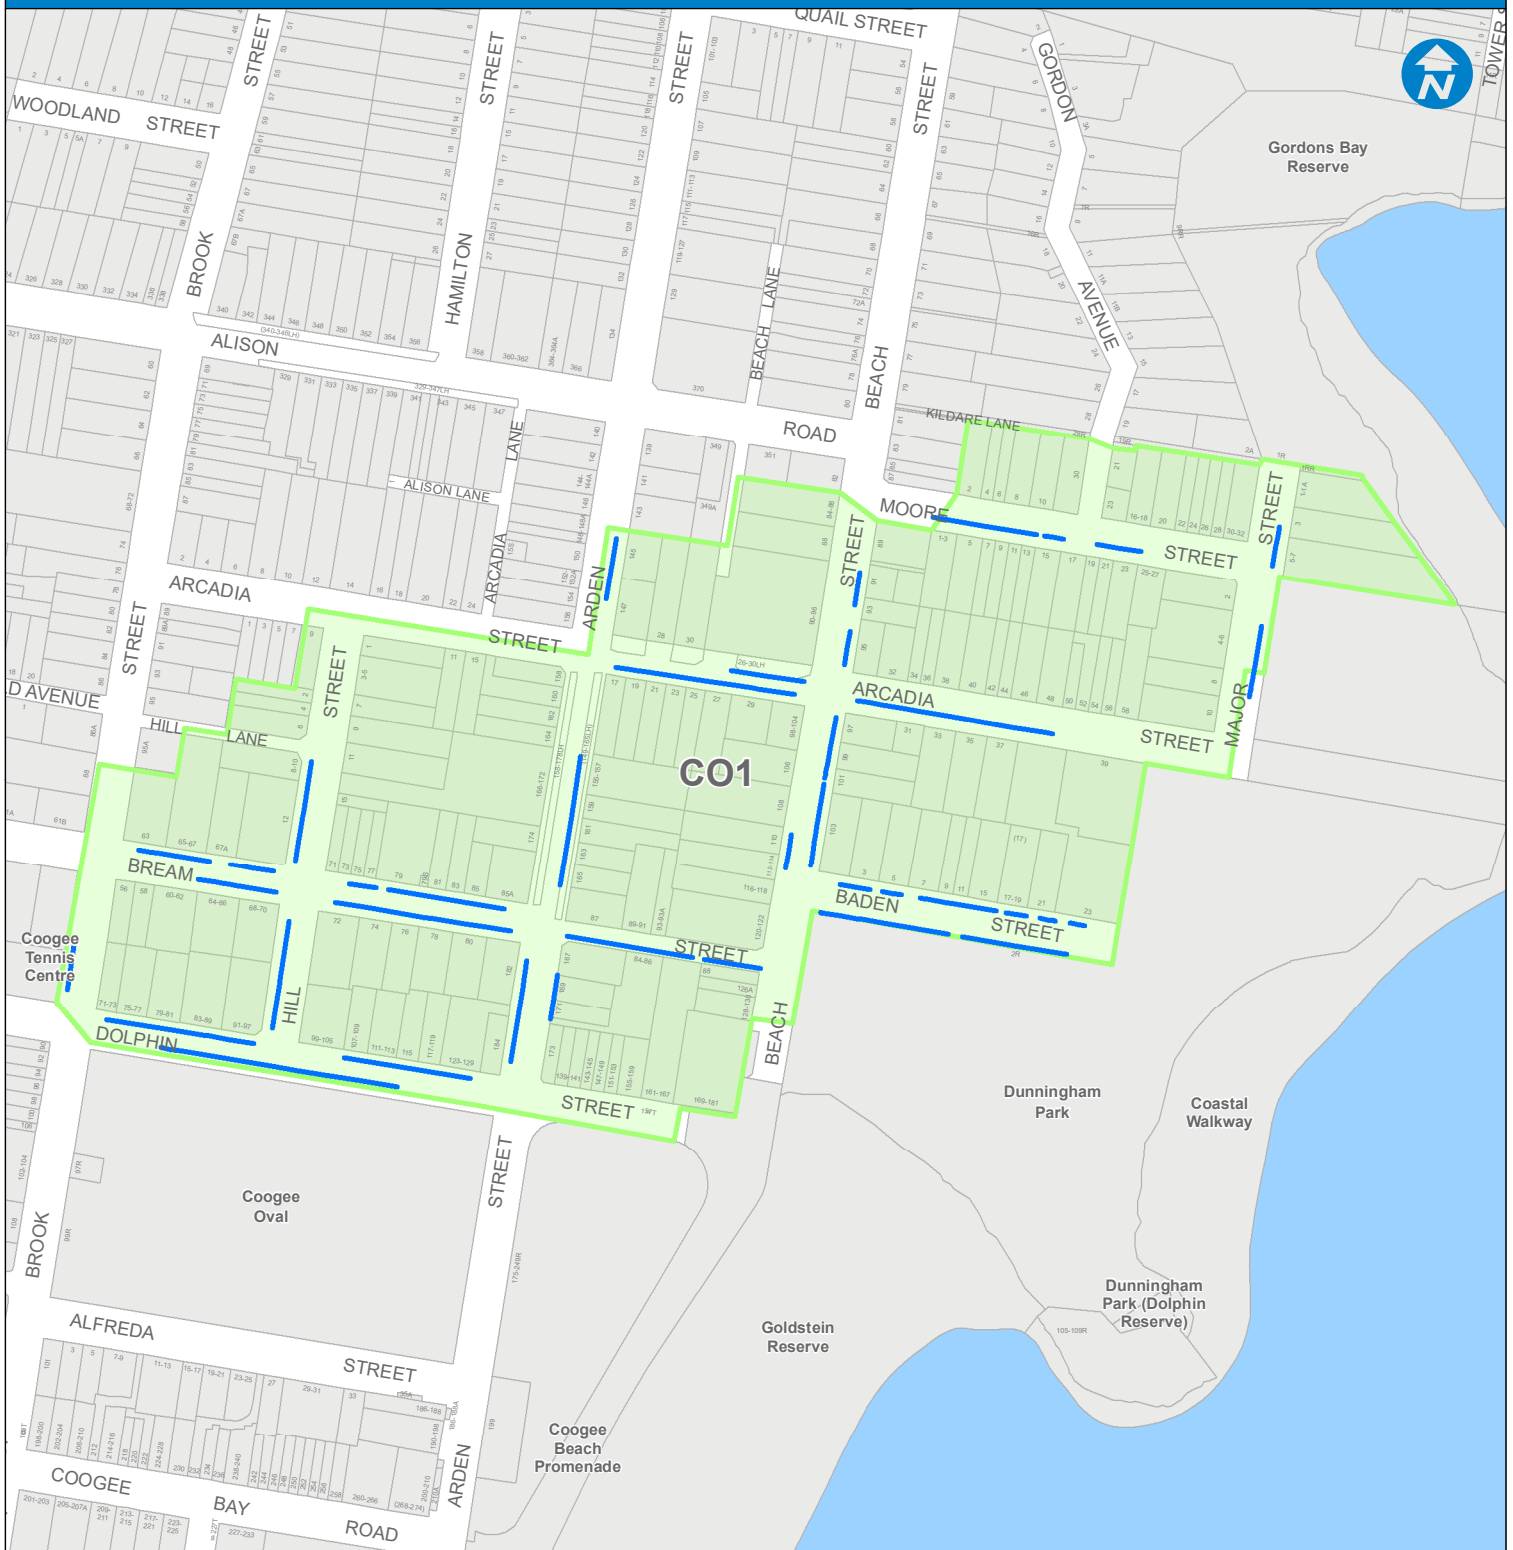

RESIDENT PARKING SCHEME

COOGEE - CO1

RED BOX DENOTES LOCATION OF THIS PRODUCT

Base data (c) NSW Land and Property Information [LPI]
 Addendum data (c) Randwick City Council 15/08/2018
 Map produced by Randwick City Council
 ResidentParking A4 PortraitMapBook 20180808.mxd

- LEGEND**
-  Resident parking zone
 -  Resident parking area

CO1 Permit Holders are exempt from time limits in zones signposted with the following wording:
Authorised Residents Vehicles Excepted
 OR
Permit Holders Excepted, CO1

Disclaimer:
 Indicative location of resident parking zone.