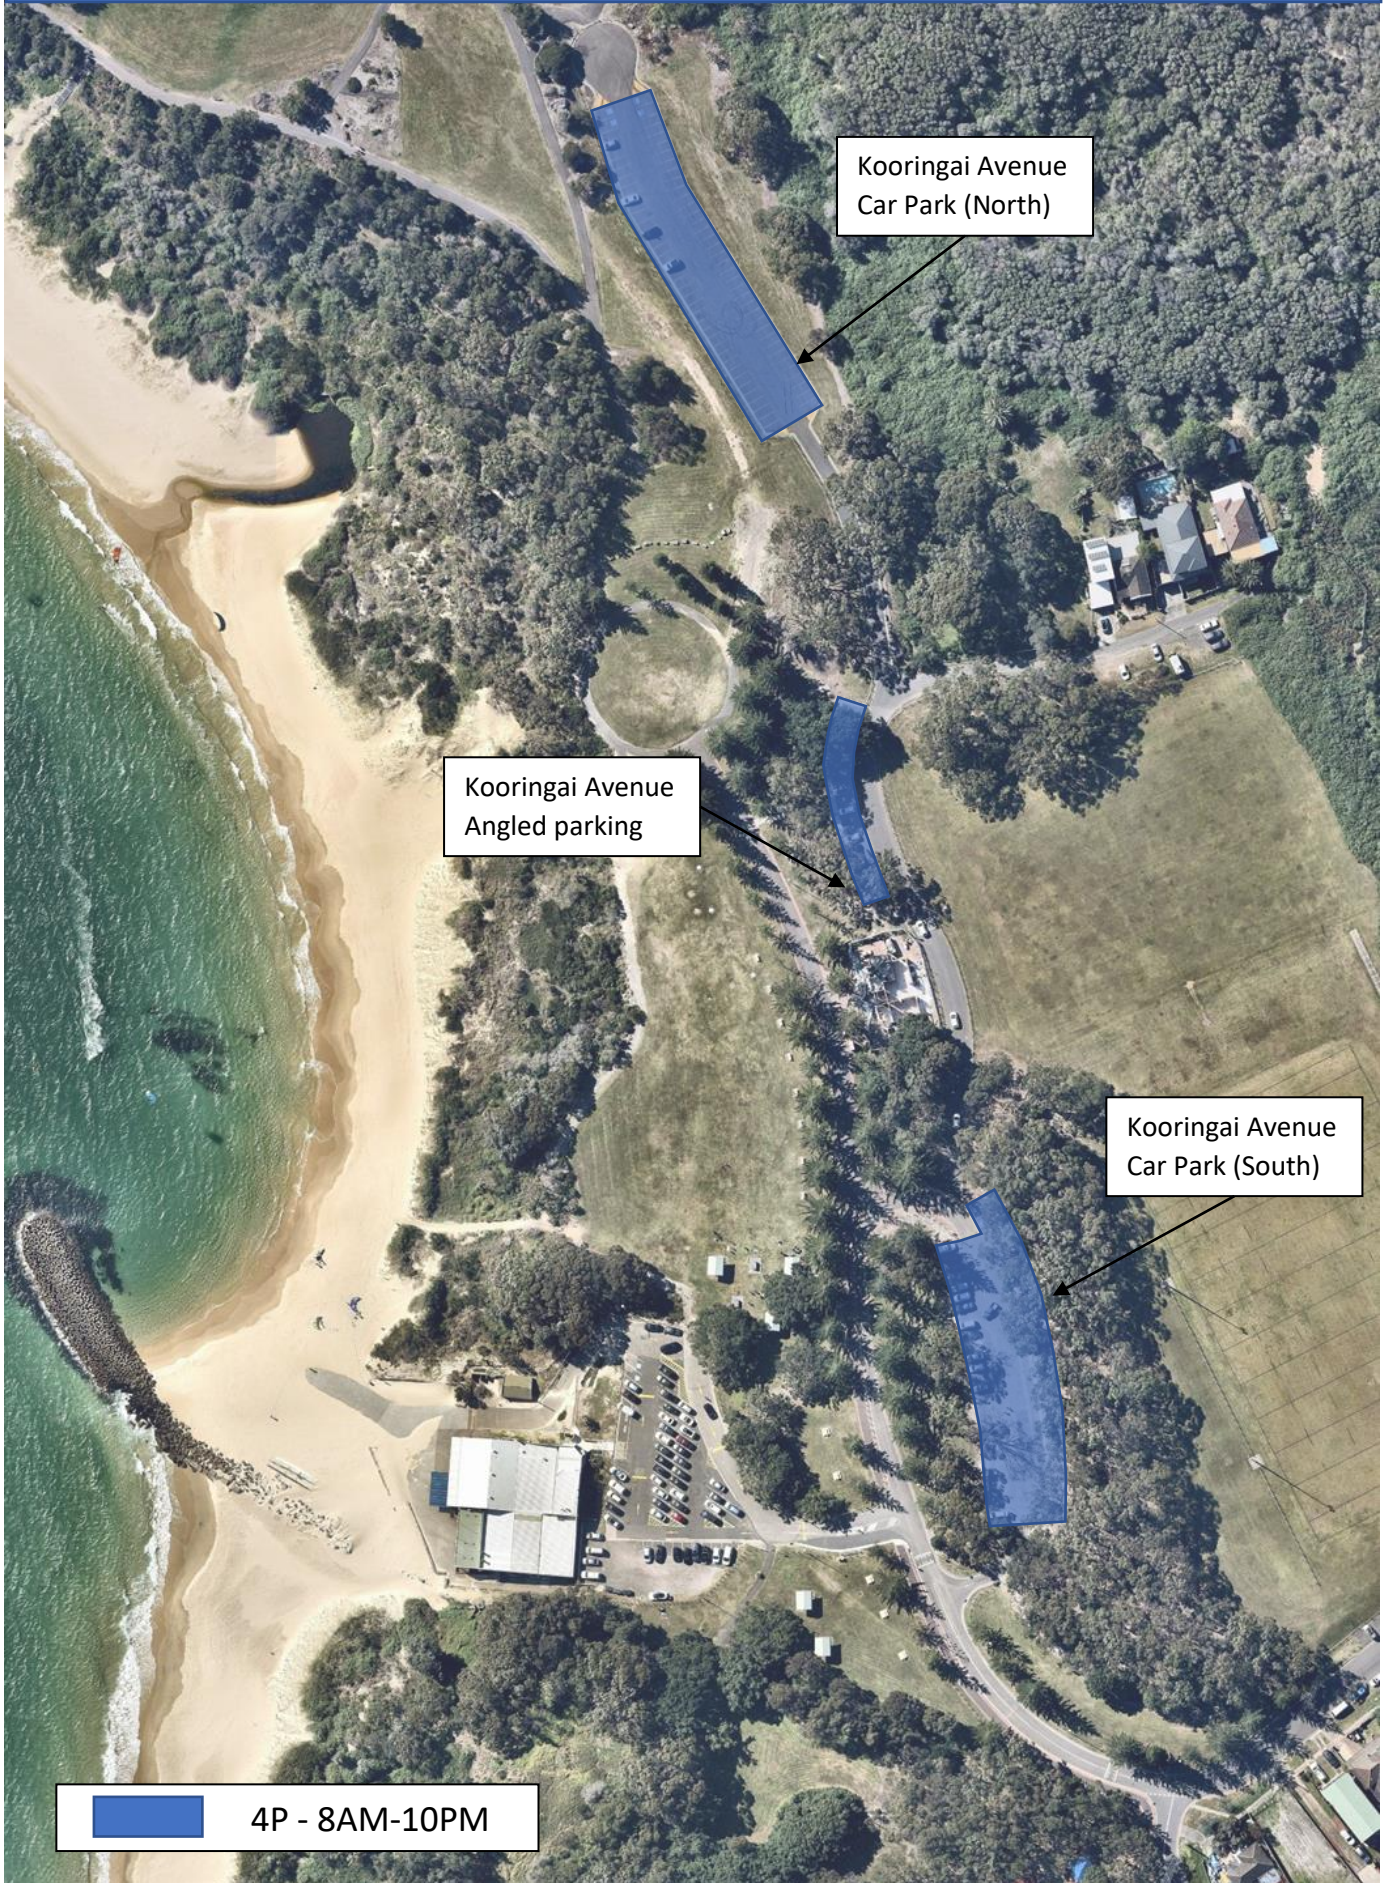

# PHILLIP BAY

Kooringai Avenue  
Car Park (North)

Kooringai Avenue  
Angled parking

Kooringai Avenue  
Car Park (South)

4P - 8AM-10PM