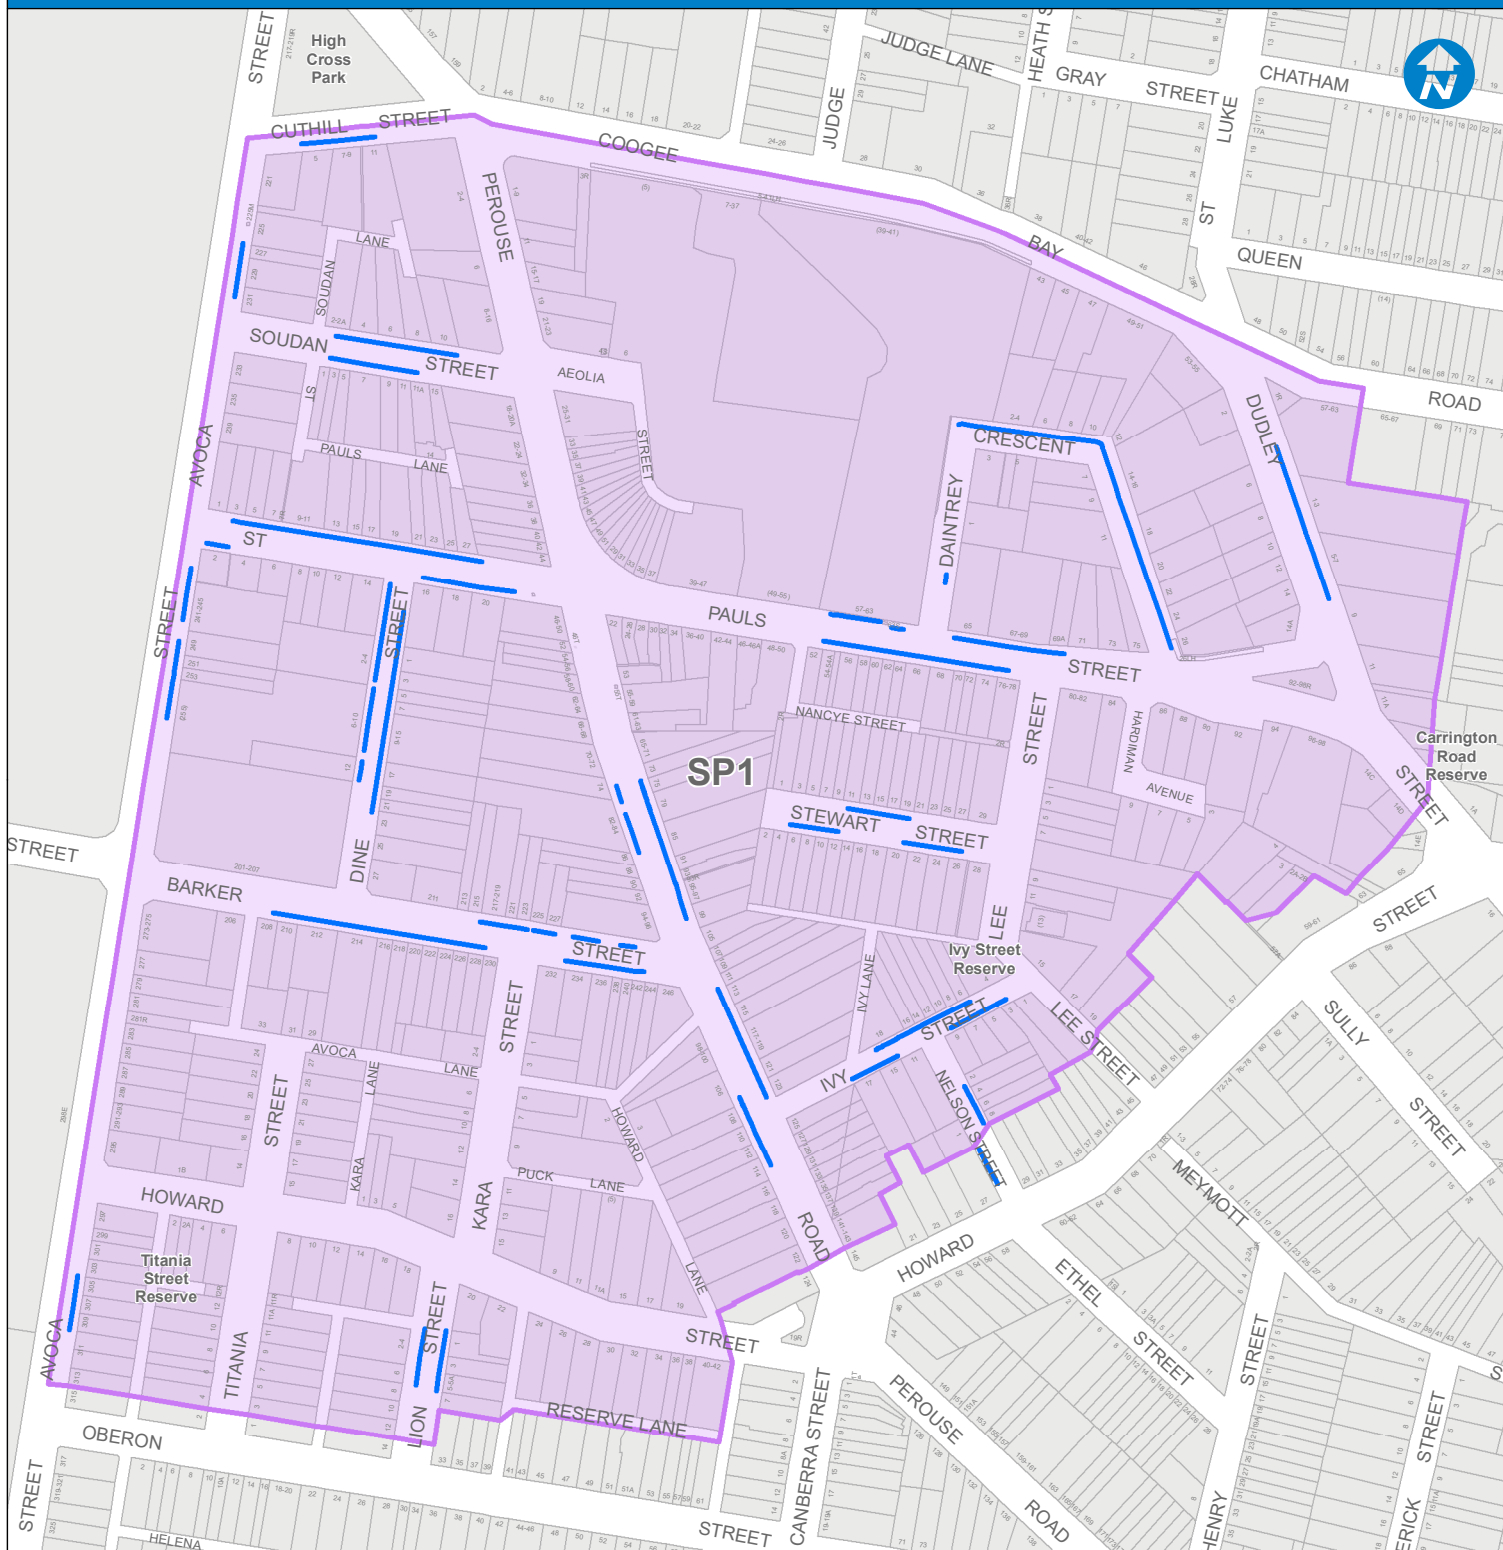

# RESIDENT PARKING SCHEME

## THE SPOT - SP1

### LOCATION DIAGRAM

RED BOX DENOTES LOCATION OF THIS PRODUCT

Base data (c) NSW Land and Property Information [LPI]  
Addendum data (c) Randwick City Council 22/08/2018  
Map produced by Randwick City Council  
ResidentParking A4 PortraitMapBook 20180808.mxd

Disclaimer:  
Indicative location of resident parking zone.