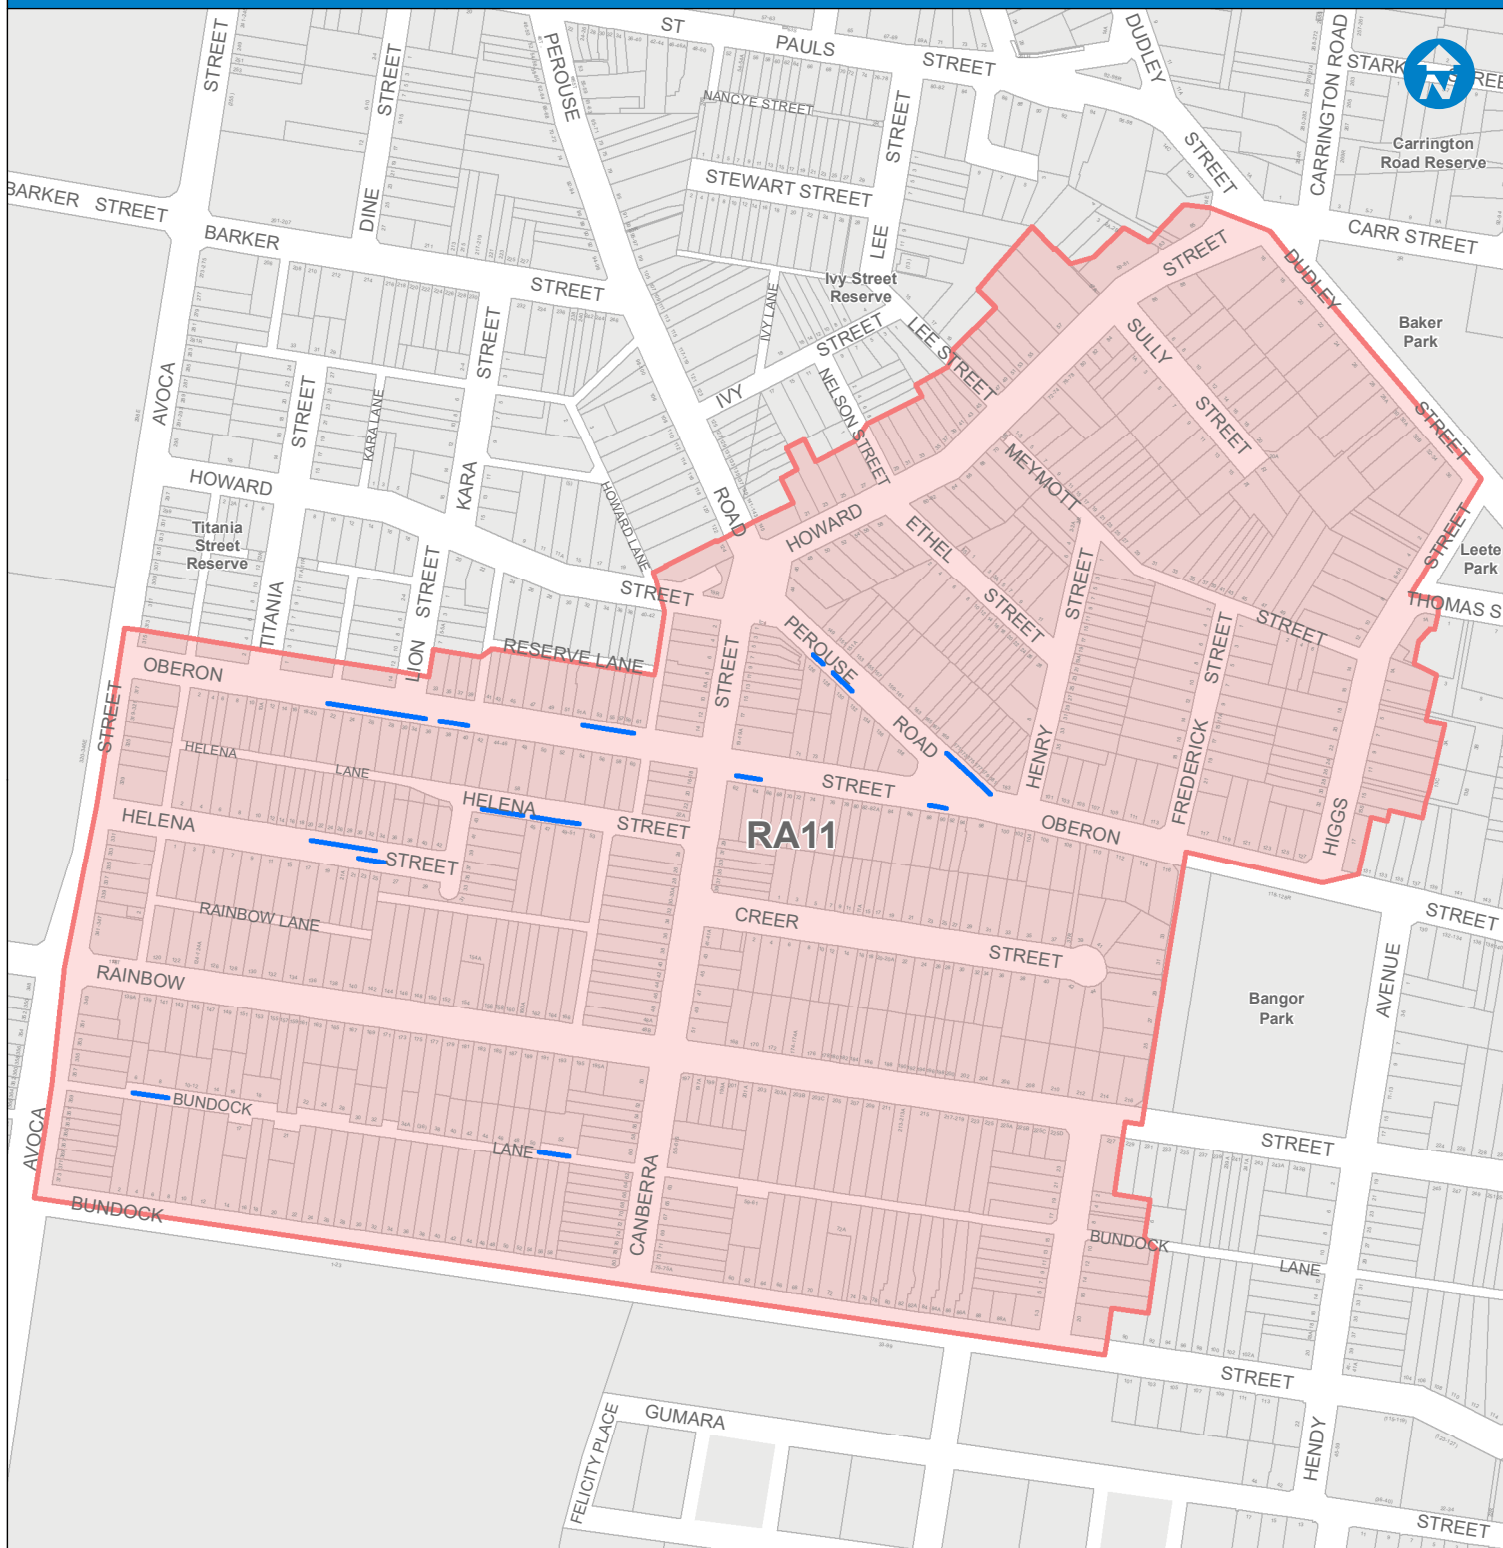

RESIDENT PARKING SCHEME

RANDWICK - RA11

LOCATION DIAGRAM

RED BOX DENOTES LOCATION OF THIS PRODUCT

Base data (c) NSW Land and Property Information [LPI]
 Addendum data (c) Randwick City Council 22/08/2018
 Map produced by Randwick City Council
 ResidentParking A4 PortraitMapBook 20180808.mxd

LEGEND

-  Resident parking zone
-  Resident parking area

RA11 Permit Holders are exempt from time limits in zones signposted with the following wording:
Authorised Residents Vehicles Excepted
 OR
Permit Holders Excepted, RA11

Disclaimer:
 Indicative location of resident parking zone.