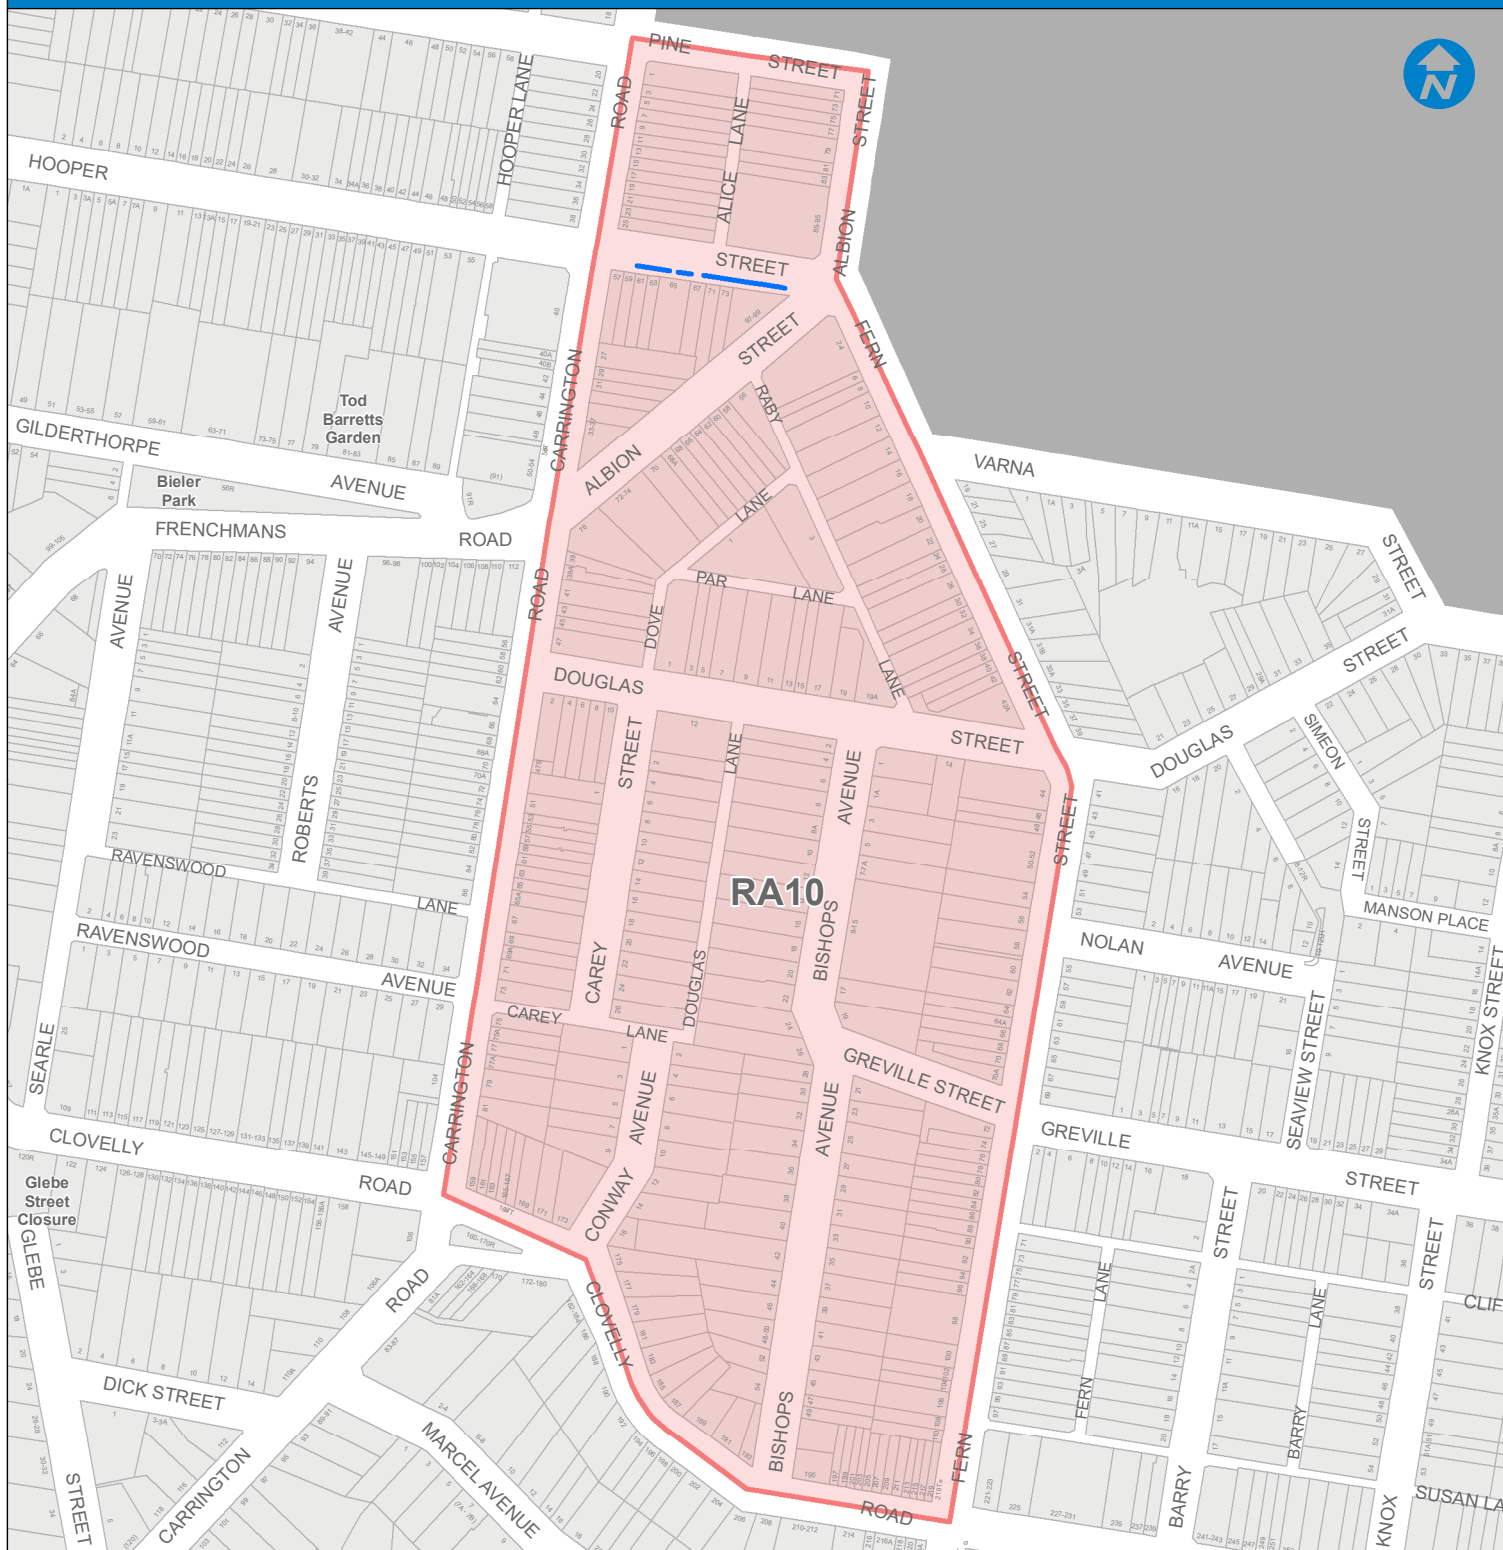

# RESIDENT PARKING SCHEME

## RANDWICK - RA10

### LOCATION DIAGRAM

RED BOX DENOTES LOCATION OF THIS PRODUCT

Base data (c) NSW Land and Property Information [LPI]  
 Addendum data (c) Randwick City Council 22/08/2018  
 Map produced by Randwick City Council  
 ResidentParking A4 PortraitMapBook 20180808.mxd