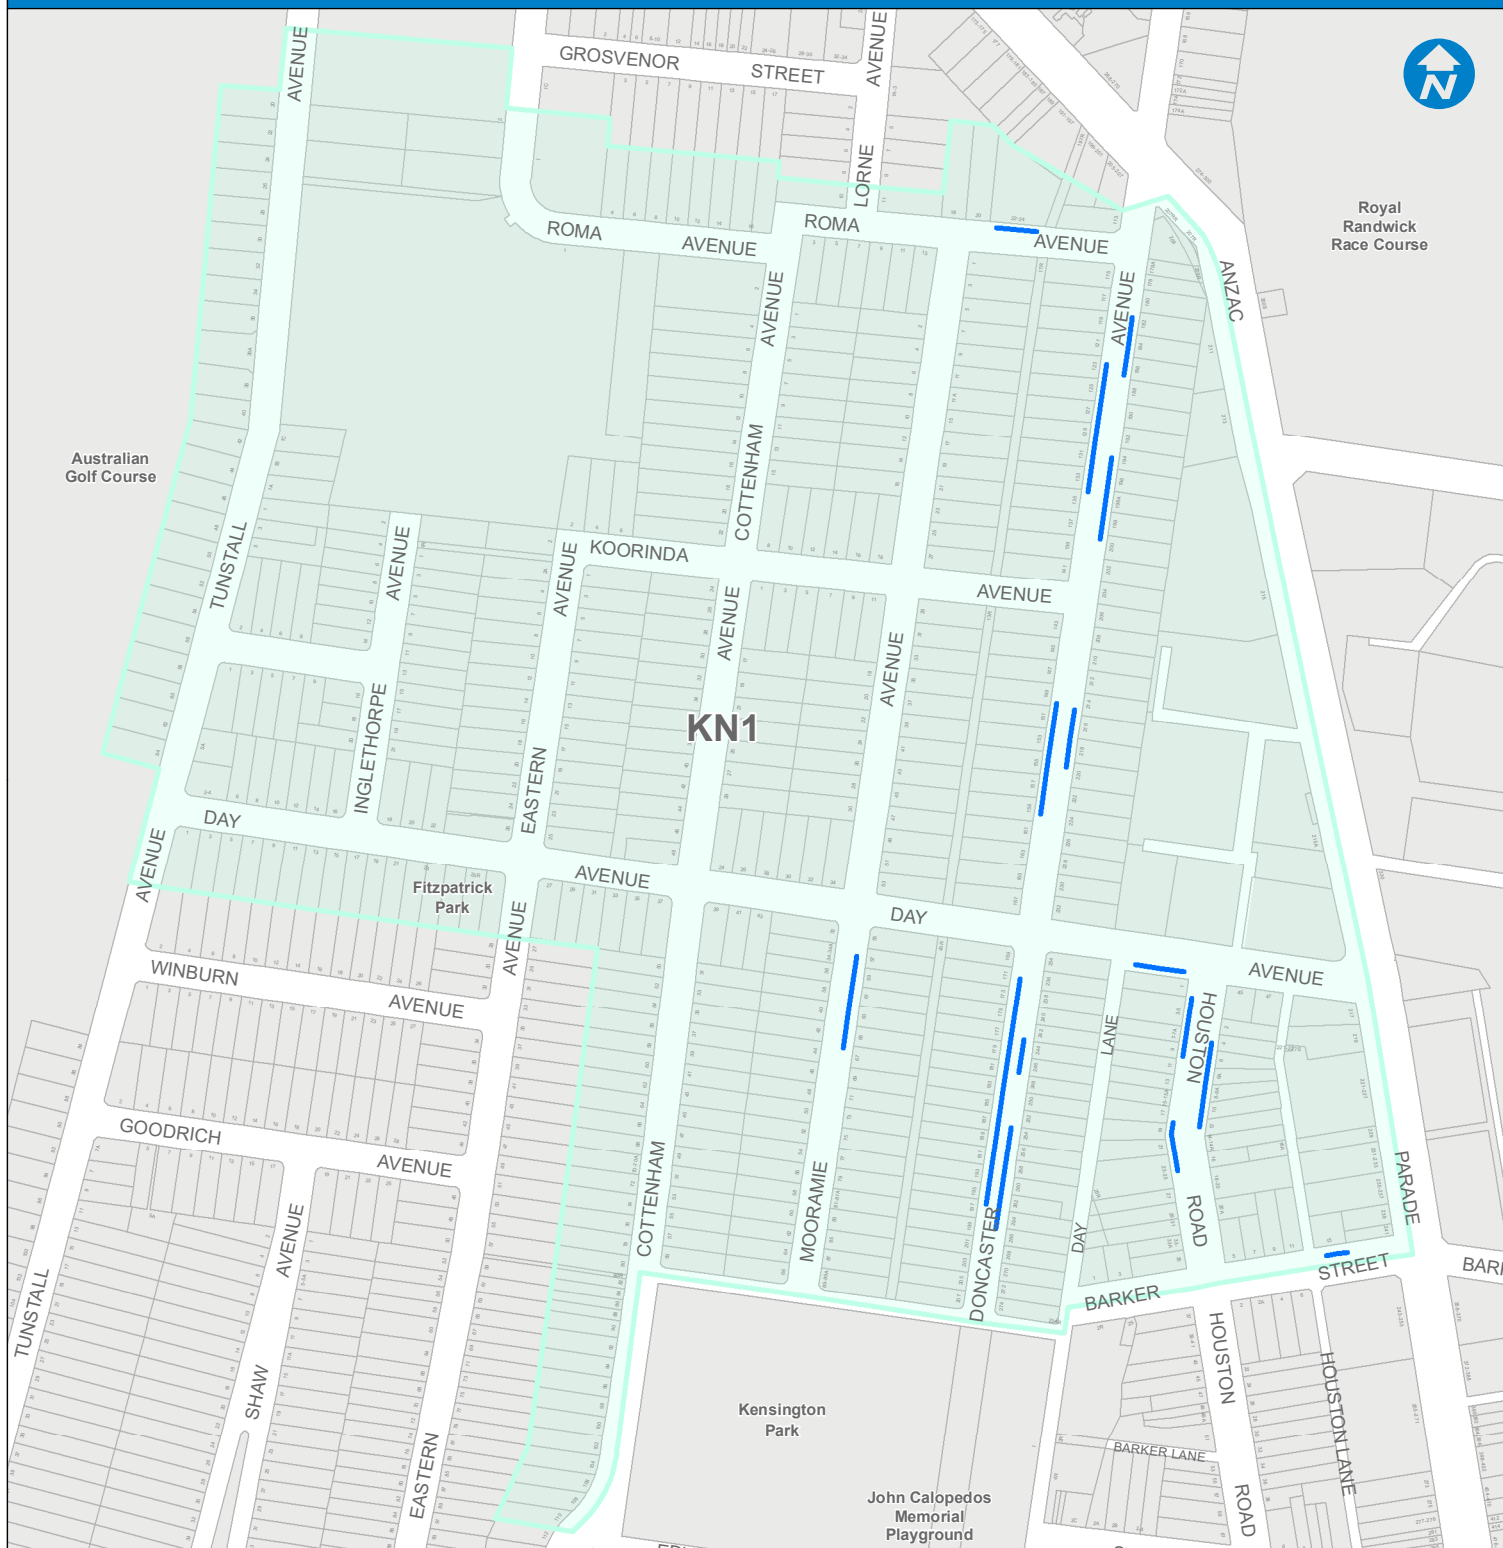

RESIDENT PARKING SCHEME

KENSINGTON - KN1

LOCATION DIAGRAM

LEGEND

- Resident parking zone
- Resident parking area

Base data (c) NSW Land and Property Information [LPI]
Addendum data (c) Randwick City Council 20/08/2018
Map produced by Randwick City Council
ResidentParking A4 PortraitMapBook 20180808.mxd

KN1 Permit Holders are exempt from time limits in zones signposted with the following wording:
Authorised Residents Vehicles Excepted
OR
Permit Holders Excepted, KN1

Disclaimer:
Indicative location of resident parking zone.