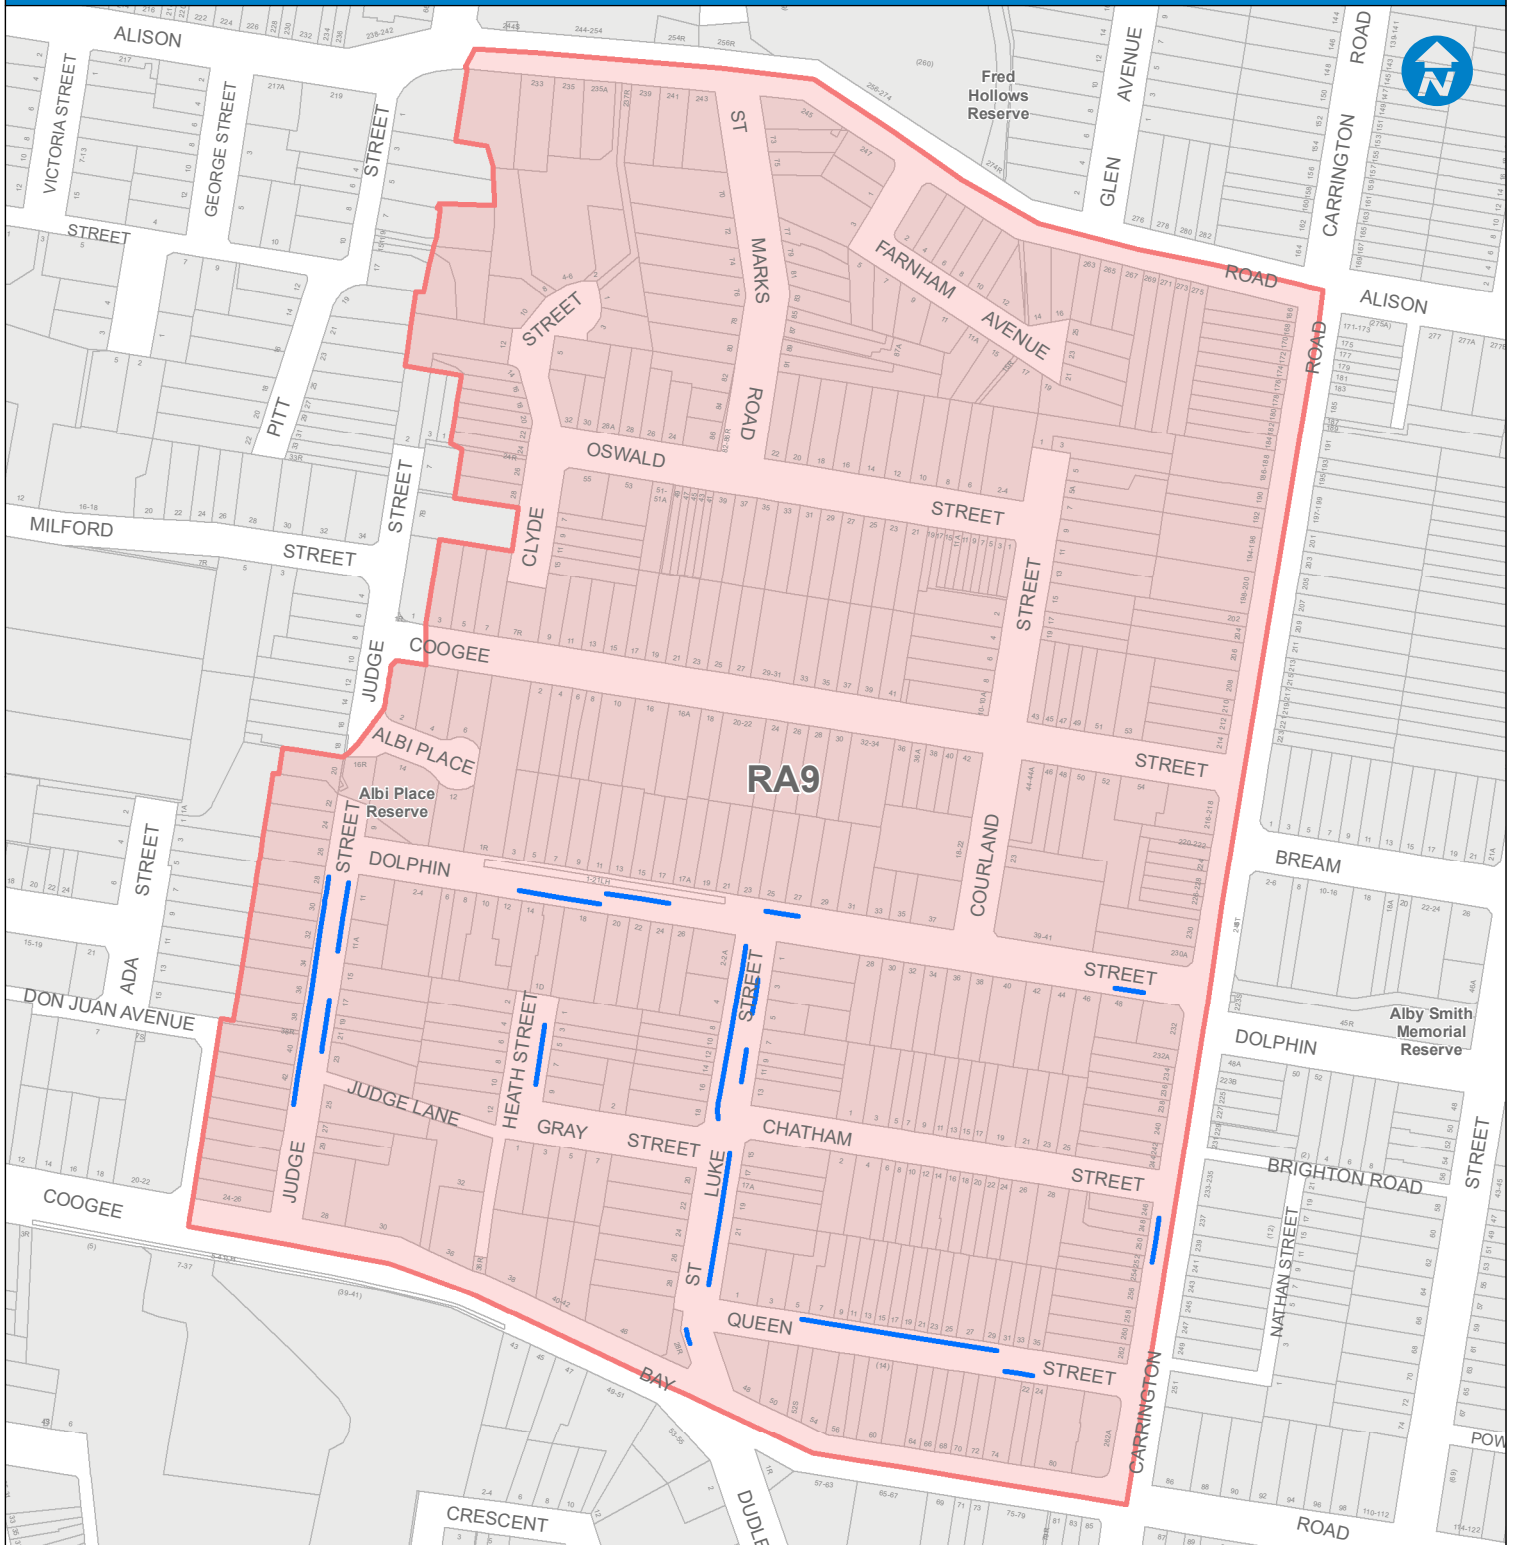

RESIDENT PARKING SCHEME

RANDWICK - RA9

LOCATION DIAGRAM

Base data (c) NSW Land and Property Information [LPI]
 Addendum data (c) Randwick City Council 22/08/2018
 Map produced by Randwick City Council
 ResidentParking A4 PortraitMapBook 20180808.mxd

LEGEND

-  Resident parking zone
-  Resident parking area

RA9 Permit Holders are exempt from time limits in zones signposted with the following wording:
Authorised Residents Vehicles Excepted
 OR
Permit Holders Excepted, RA9

Disclaimer:
 Indicative location of resident parking zone.