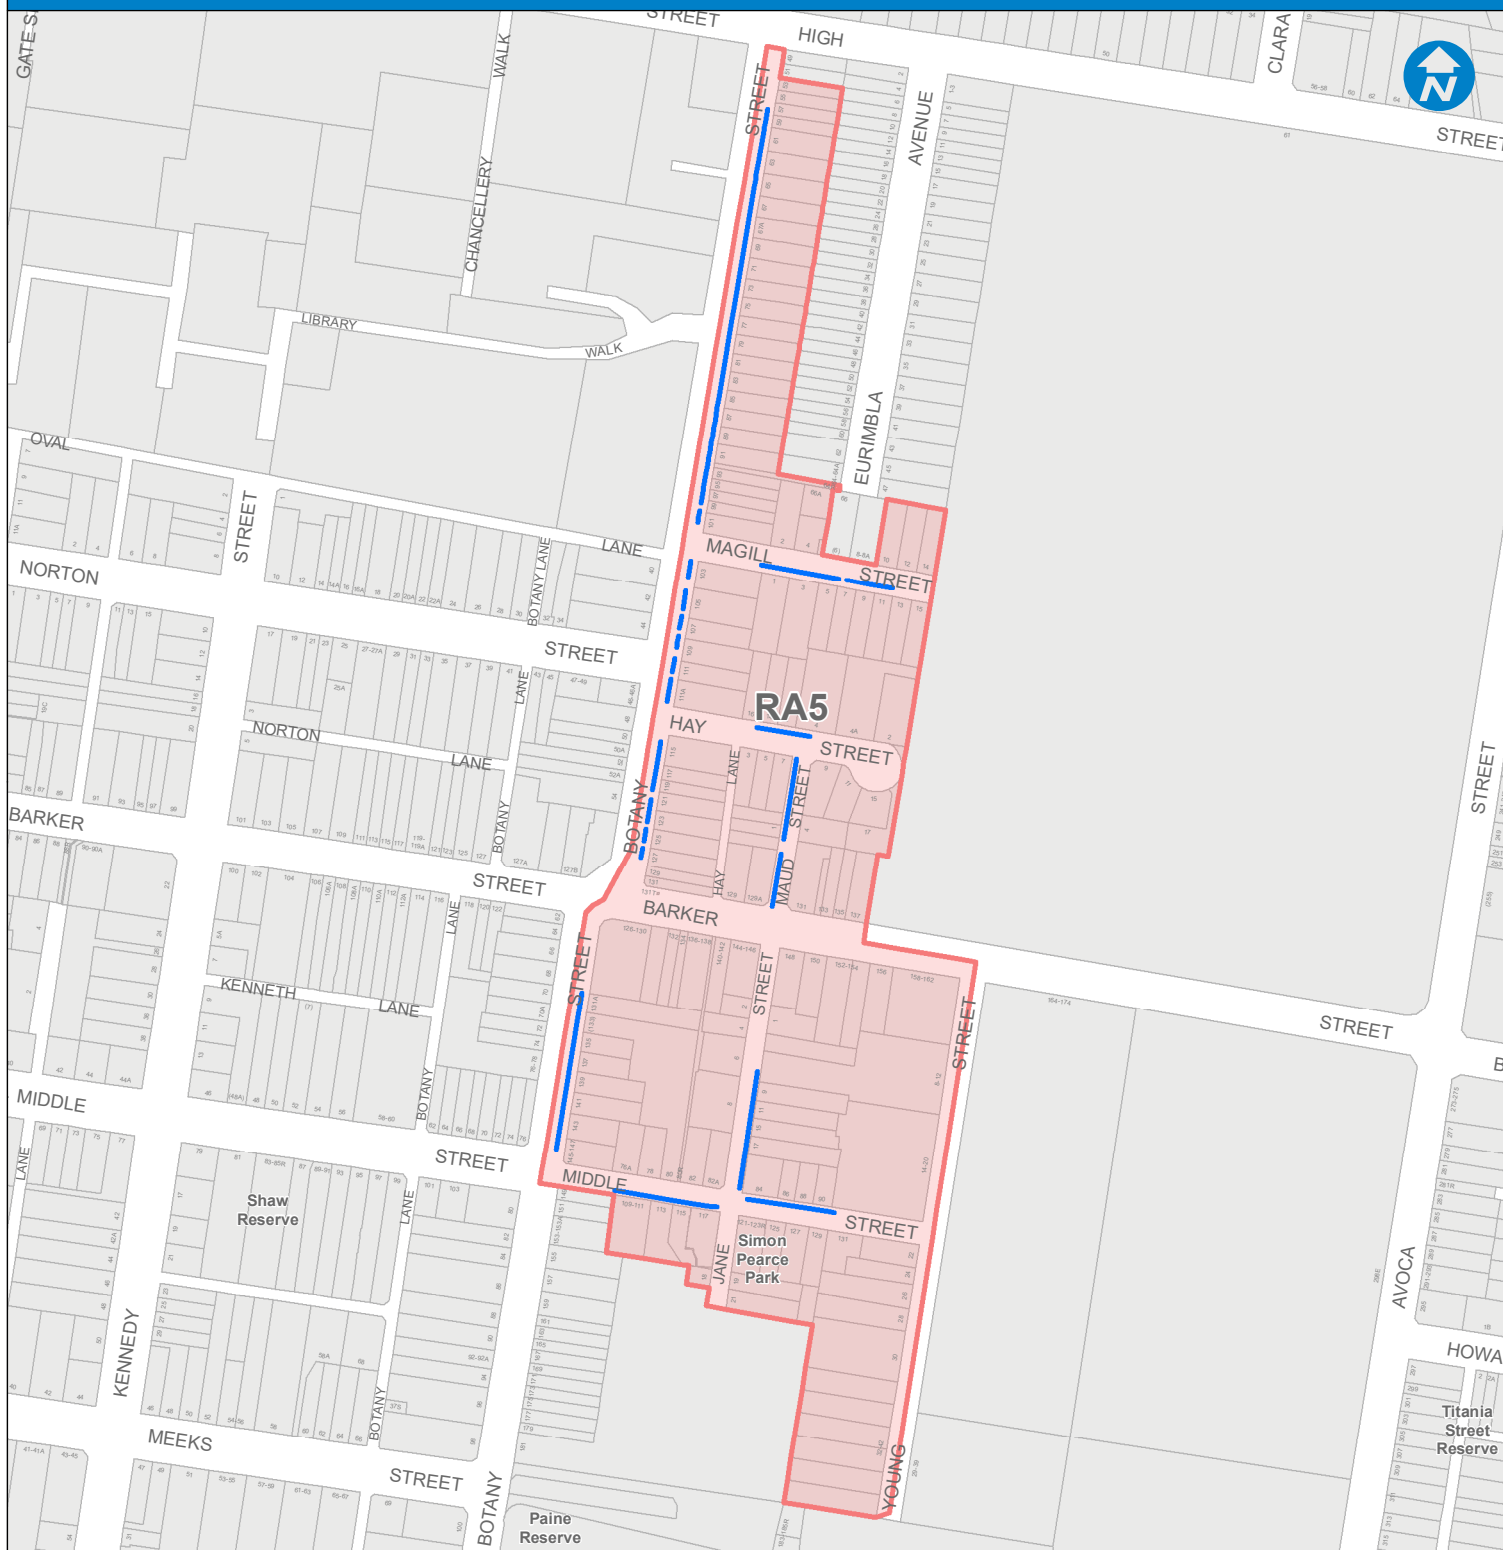

# RESIDENT PARKING SCHEME

## RANDWICK - RA5

### LOCATION DIAGRAM

RED BOX DENOTES LOCATION OF THIS PRODUCT

Base data (c) NSW Land and Property Information [LPI]  
Addendum data (c) Randwick City Council 22/08/2018  
Map produced by Randwick City Council  
ResidentParking A4 PortraitMapBook 20180808.mxd

Disclaimer:  
Indicative location of resident parking zone.