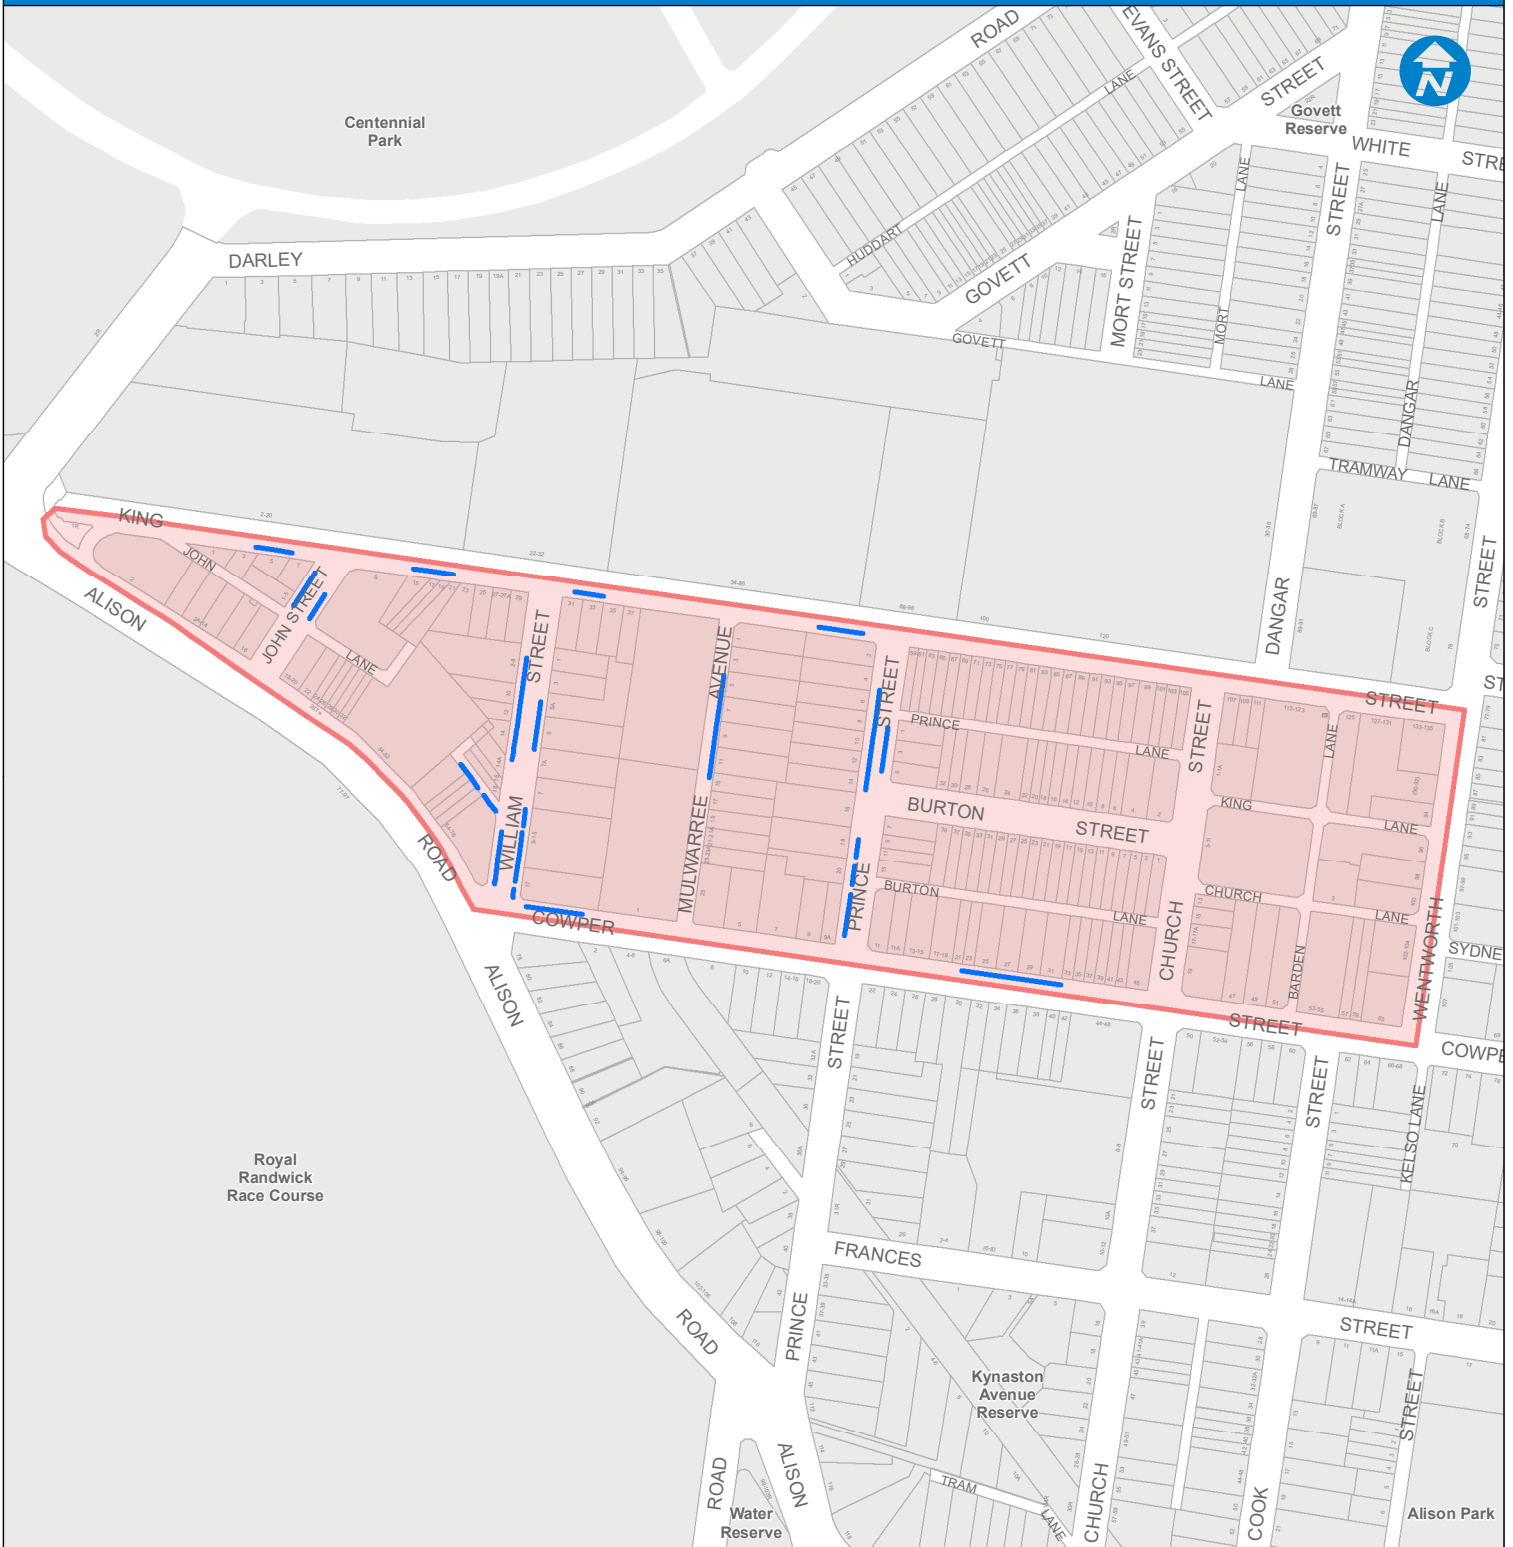

# RESIDENT PARKING SCHEME

## RANDWICK - RA4

### LOCATION DIAGRAM

Base data (c) NSW Land and Property Information [LPI]  
Addendum data (c) Randwick City Council 4/02/2019  
Map produced by Randwick City Council  
ResidentParking A4 PortraitMapBook 20180808.mxd