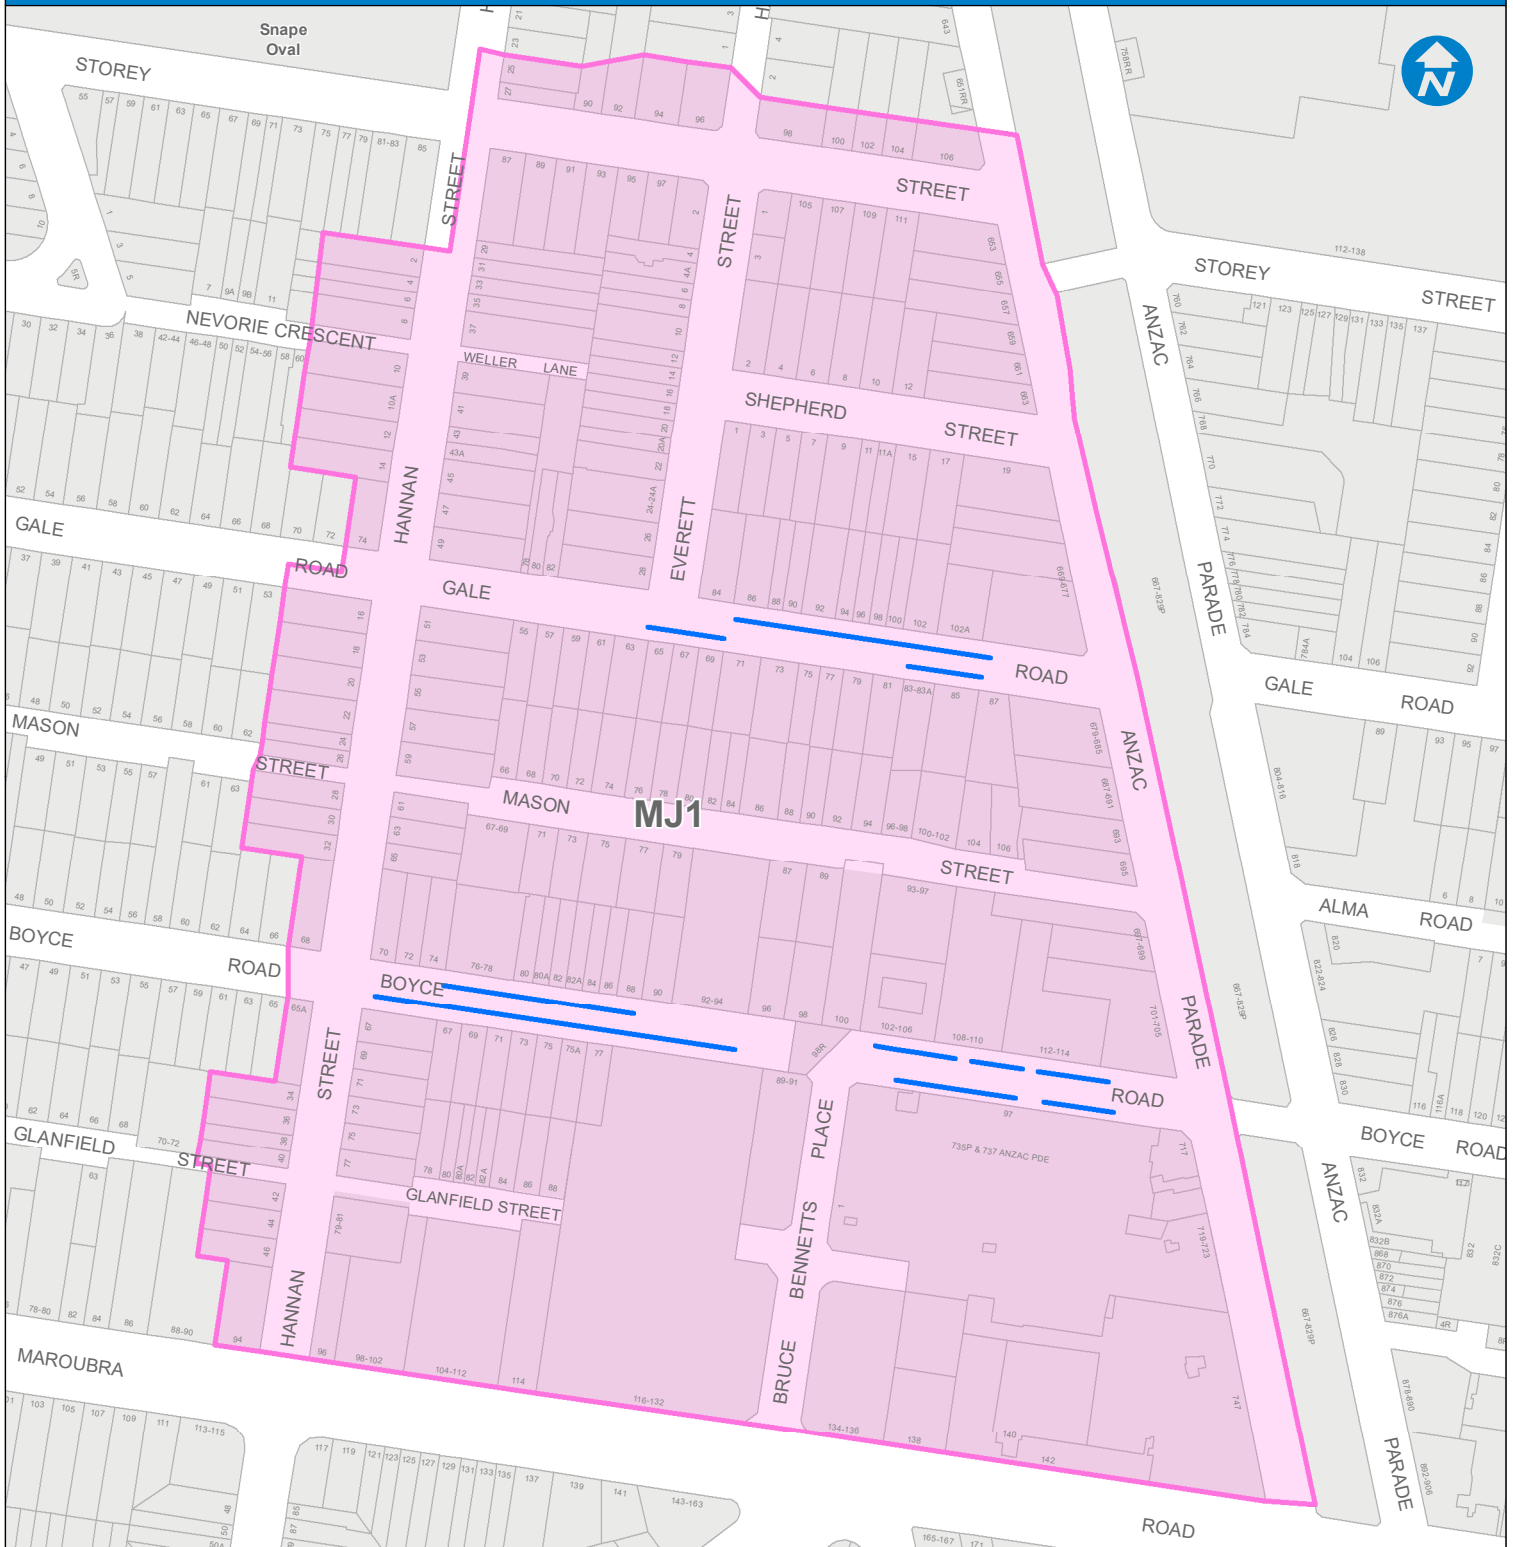

RESIDENT PARKING SCHEME

MAROUBRA JUNCTION - MJ1

LOCATION DIAGRAM

RED BOX DENOTES LOCATION OF THIS PRODUCT

Base data (c) NSW Land and Property Information [LPI]
 Addendum data (c) Randwick City Council 21/08/2018
 Map produced by Randwick City Council
 ResidentParking A4 PortraitMapBook 20180808.mxd

LEGEND

-  Resident parking zone
-  Resident parking area

MJ1 Permit Holders are exempt from time limits in zones signposted with the following wording:
Authorised Residents Vehicles Excepted
 OR
Permit Holders Excepted, MJ1

Disclaimer:
 Indicative location of resident parking zone.