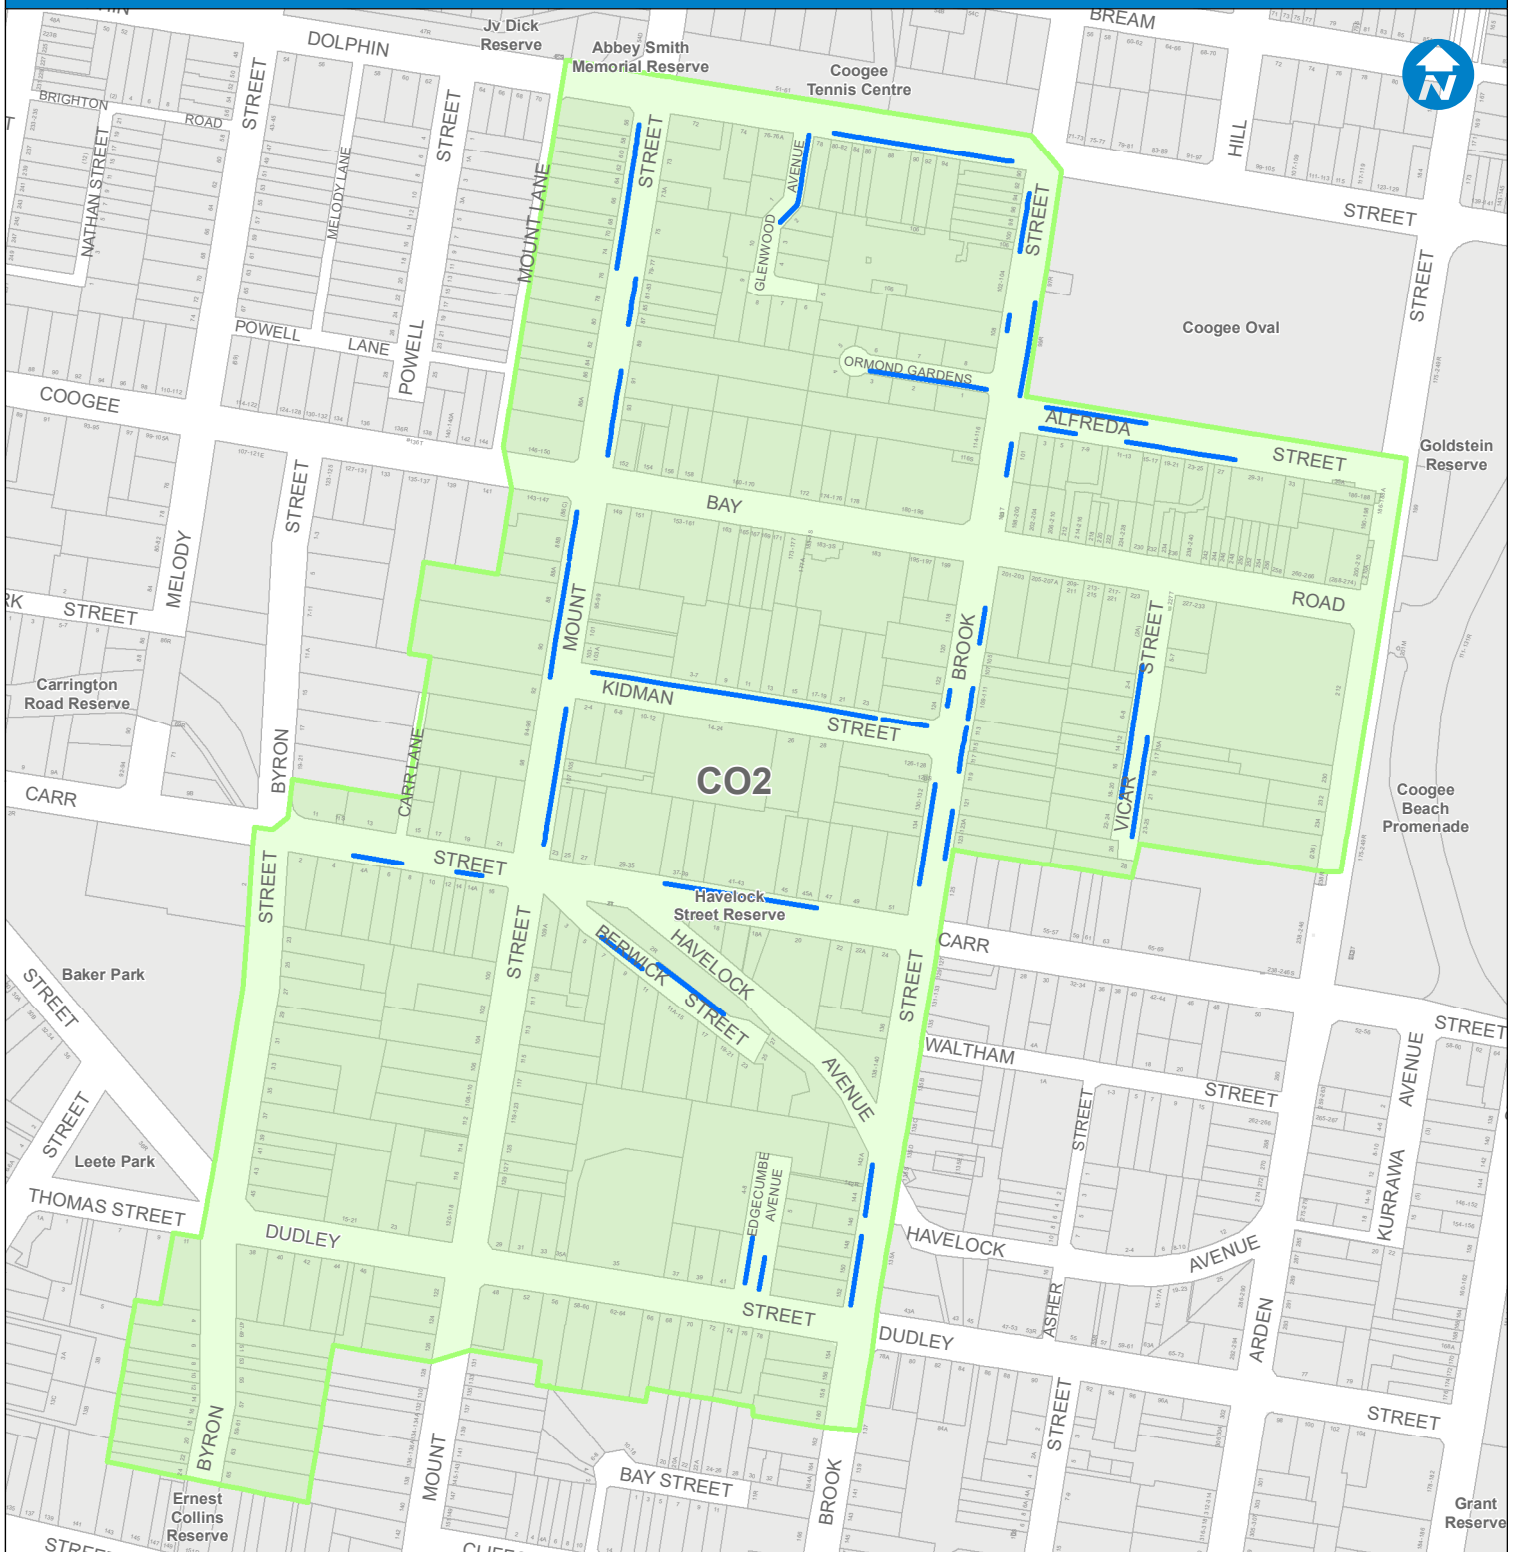

RESIDENT PARKING SCHEME

COOGEE - CO2

LOCATION DIAGRAM

Base data (c) NSW Land and Property Information [LPI]
Addendum data (c) Randwick City Council 7/01/2019
Map produced by Randwick City Council
ResidentParking A4 PortraitMapBook 20180808.mxd

LEGEND

-  Resident parking zone
-  Resident parking area

CO2 Permit Holders are exempt from time limits in zones signposted with the following wording:
Authorised Residents Vehicles Excepted
OR
Permit Holders Excepted, CO2

Disclaimer:
Indicative location of resident parking zone.

RED BOX DENOTES LOCATION OF THIS PRODUCT