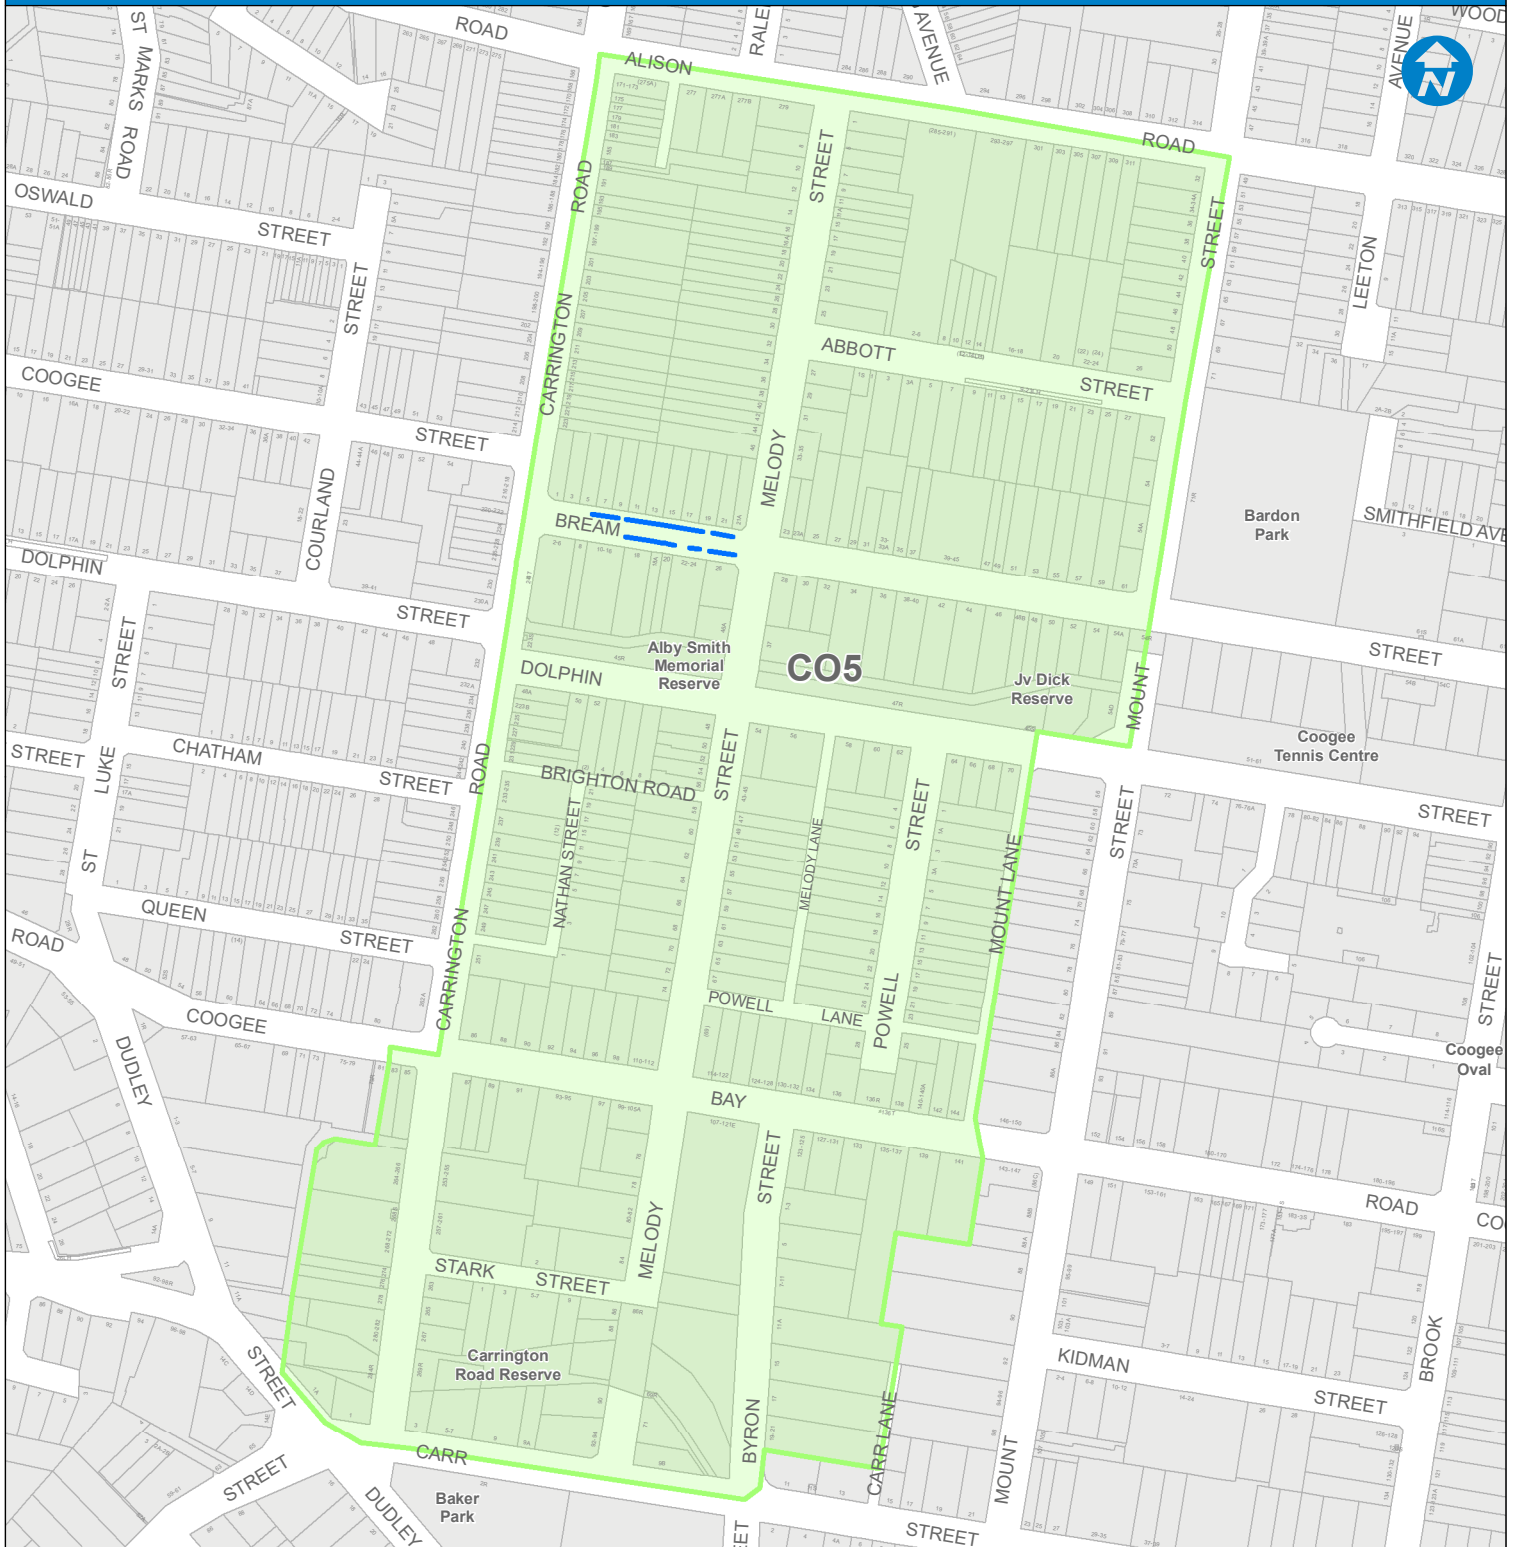

# RESIDENT PARKING SCHEME

COOGEE - C05

**LOCATION DIAGRAM**

RED BOX DENOTES LOCATION OF THIS PRODUCT

Base data (c) NSW Land and Property Information [LPI]  
Addendum data (c) Randwick City Council 15/08/2018  
Map produced by Randwick City Council  
ResidentParking A4 PortraitMapBook 20180808.mxd

**LEGEND**

- Resident parking zone
- Resident parking area

**CO5 Permit Holders are exempt from time limits in zones signposted with the following wording:**  
**Authorised Residents Vehicles Excepted**  
**OR**  
**Permit Holders Excepted, C05**

**Disclaimer:**  
Indicative location of resident parking zone.